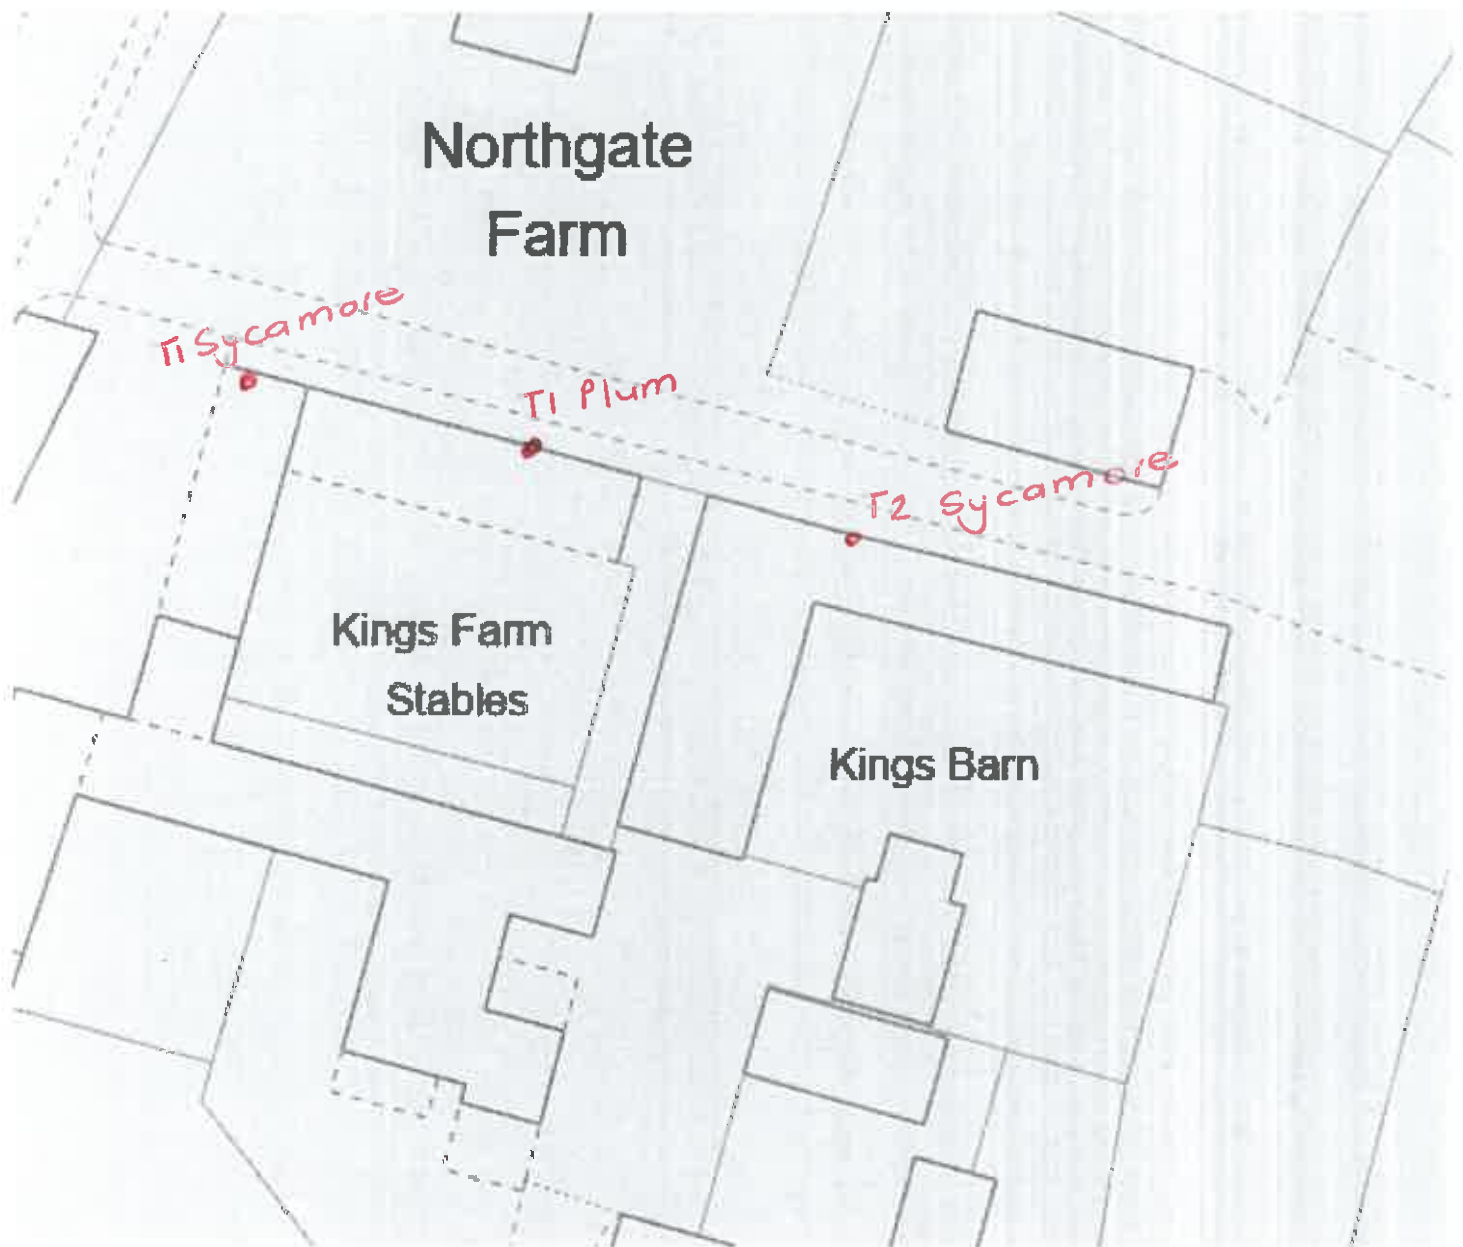

Agent: Acacia Tree Surgery

Client: TOLLIT, Kings Farm Stables, High Street, Horningsea CB25 9JG

Neighbour: Mr Stott, Kings Barn Farm, High Street, Horningsea CB25 9JG

Tollit owns T1 sycamore and T1 Plum
Stott (neighbour) owns T2 sycamore