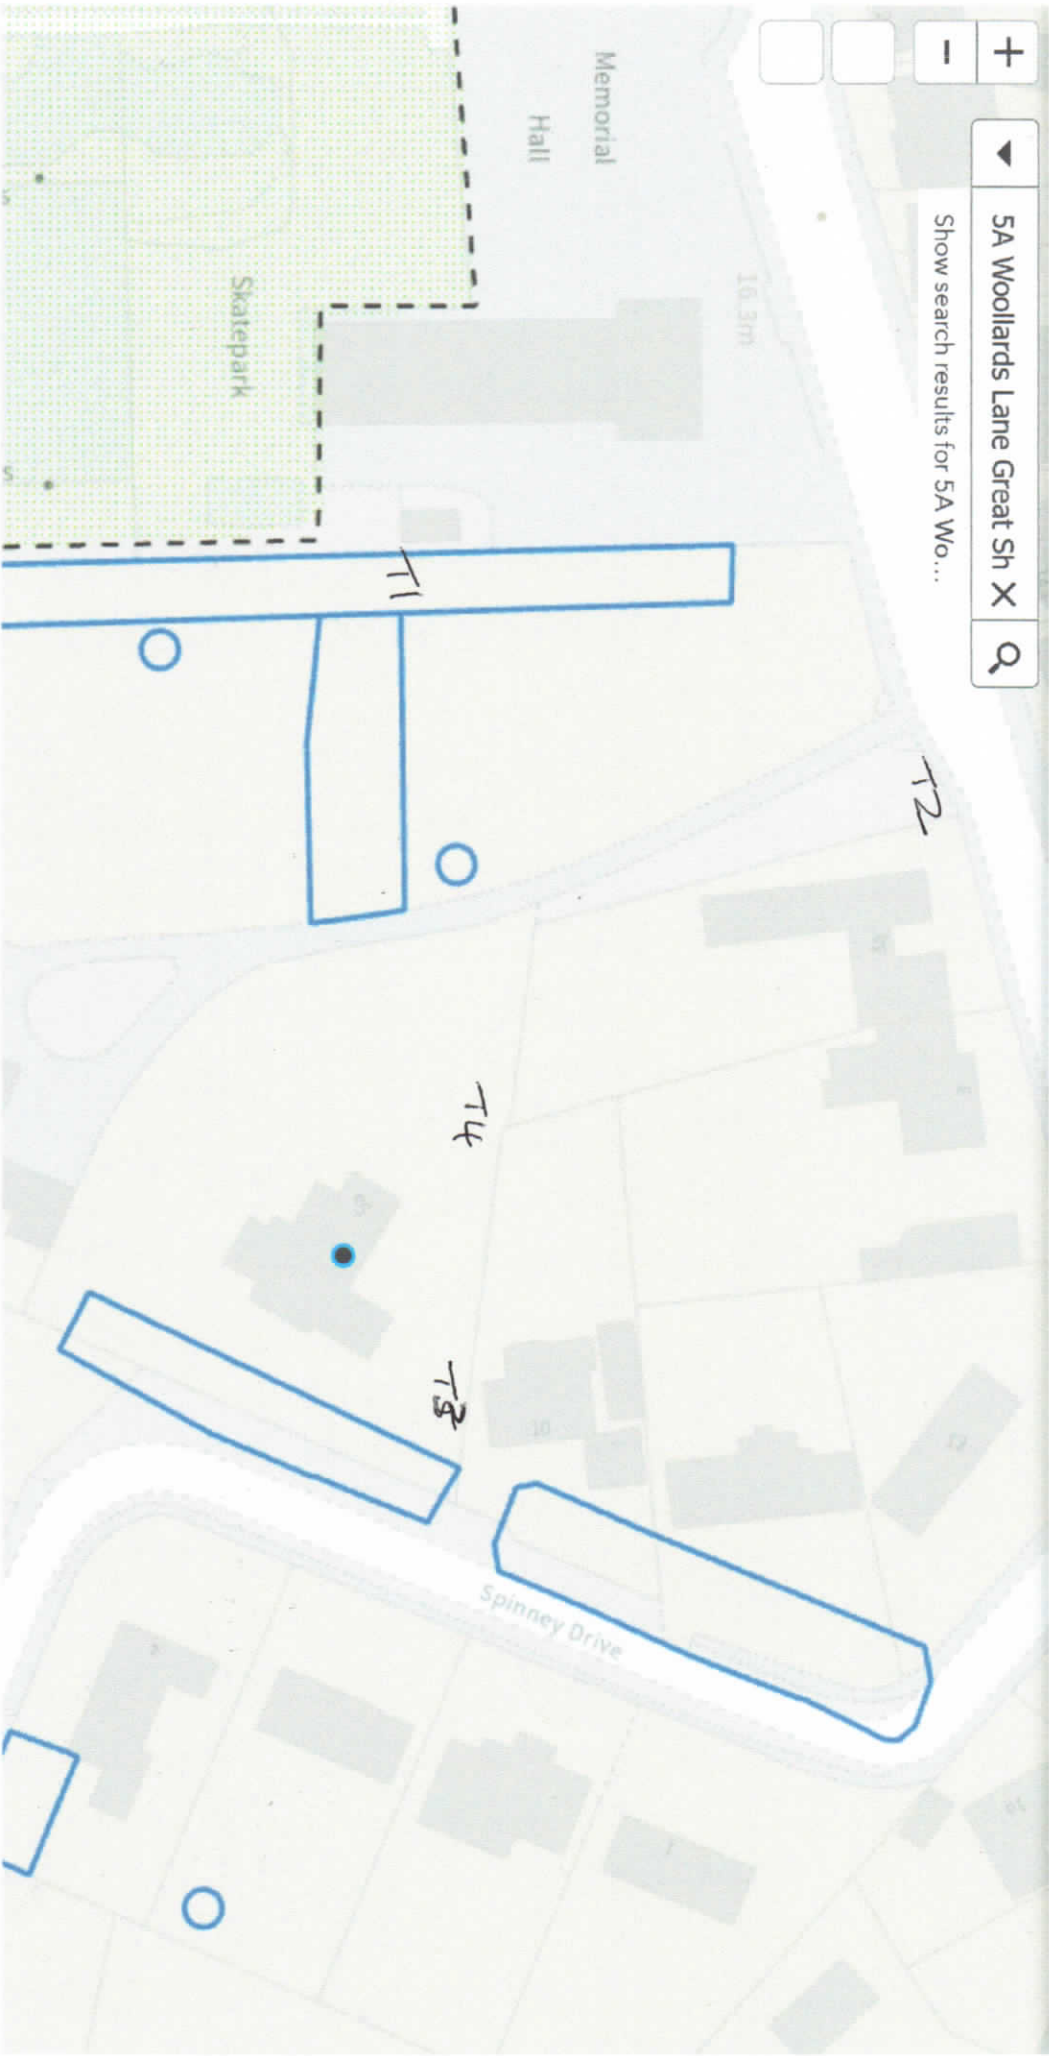

GCSP Search-by-Map

SA Woollards Lane Great Sh X

Show search results for SA Wo...

20m

546,311,703 251,914,469 Meters