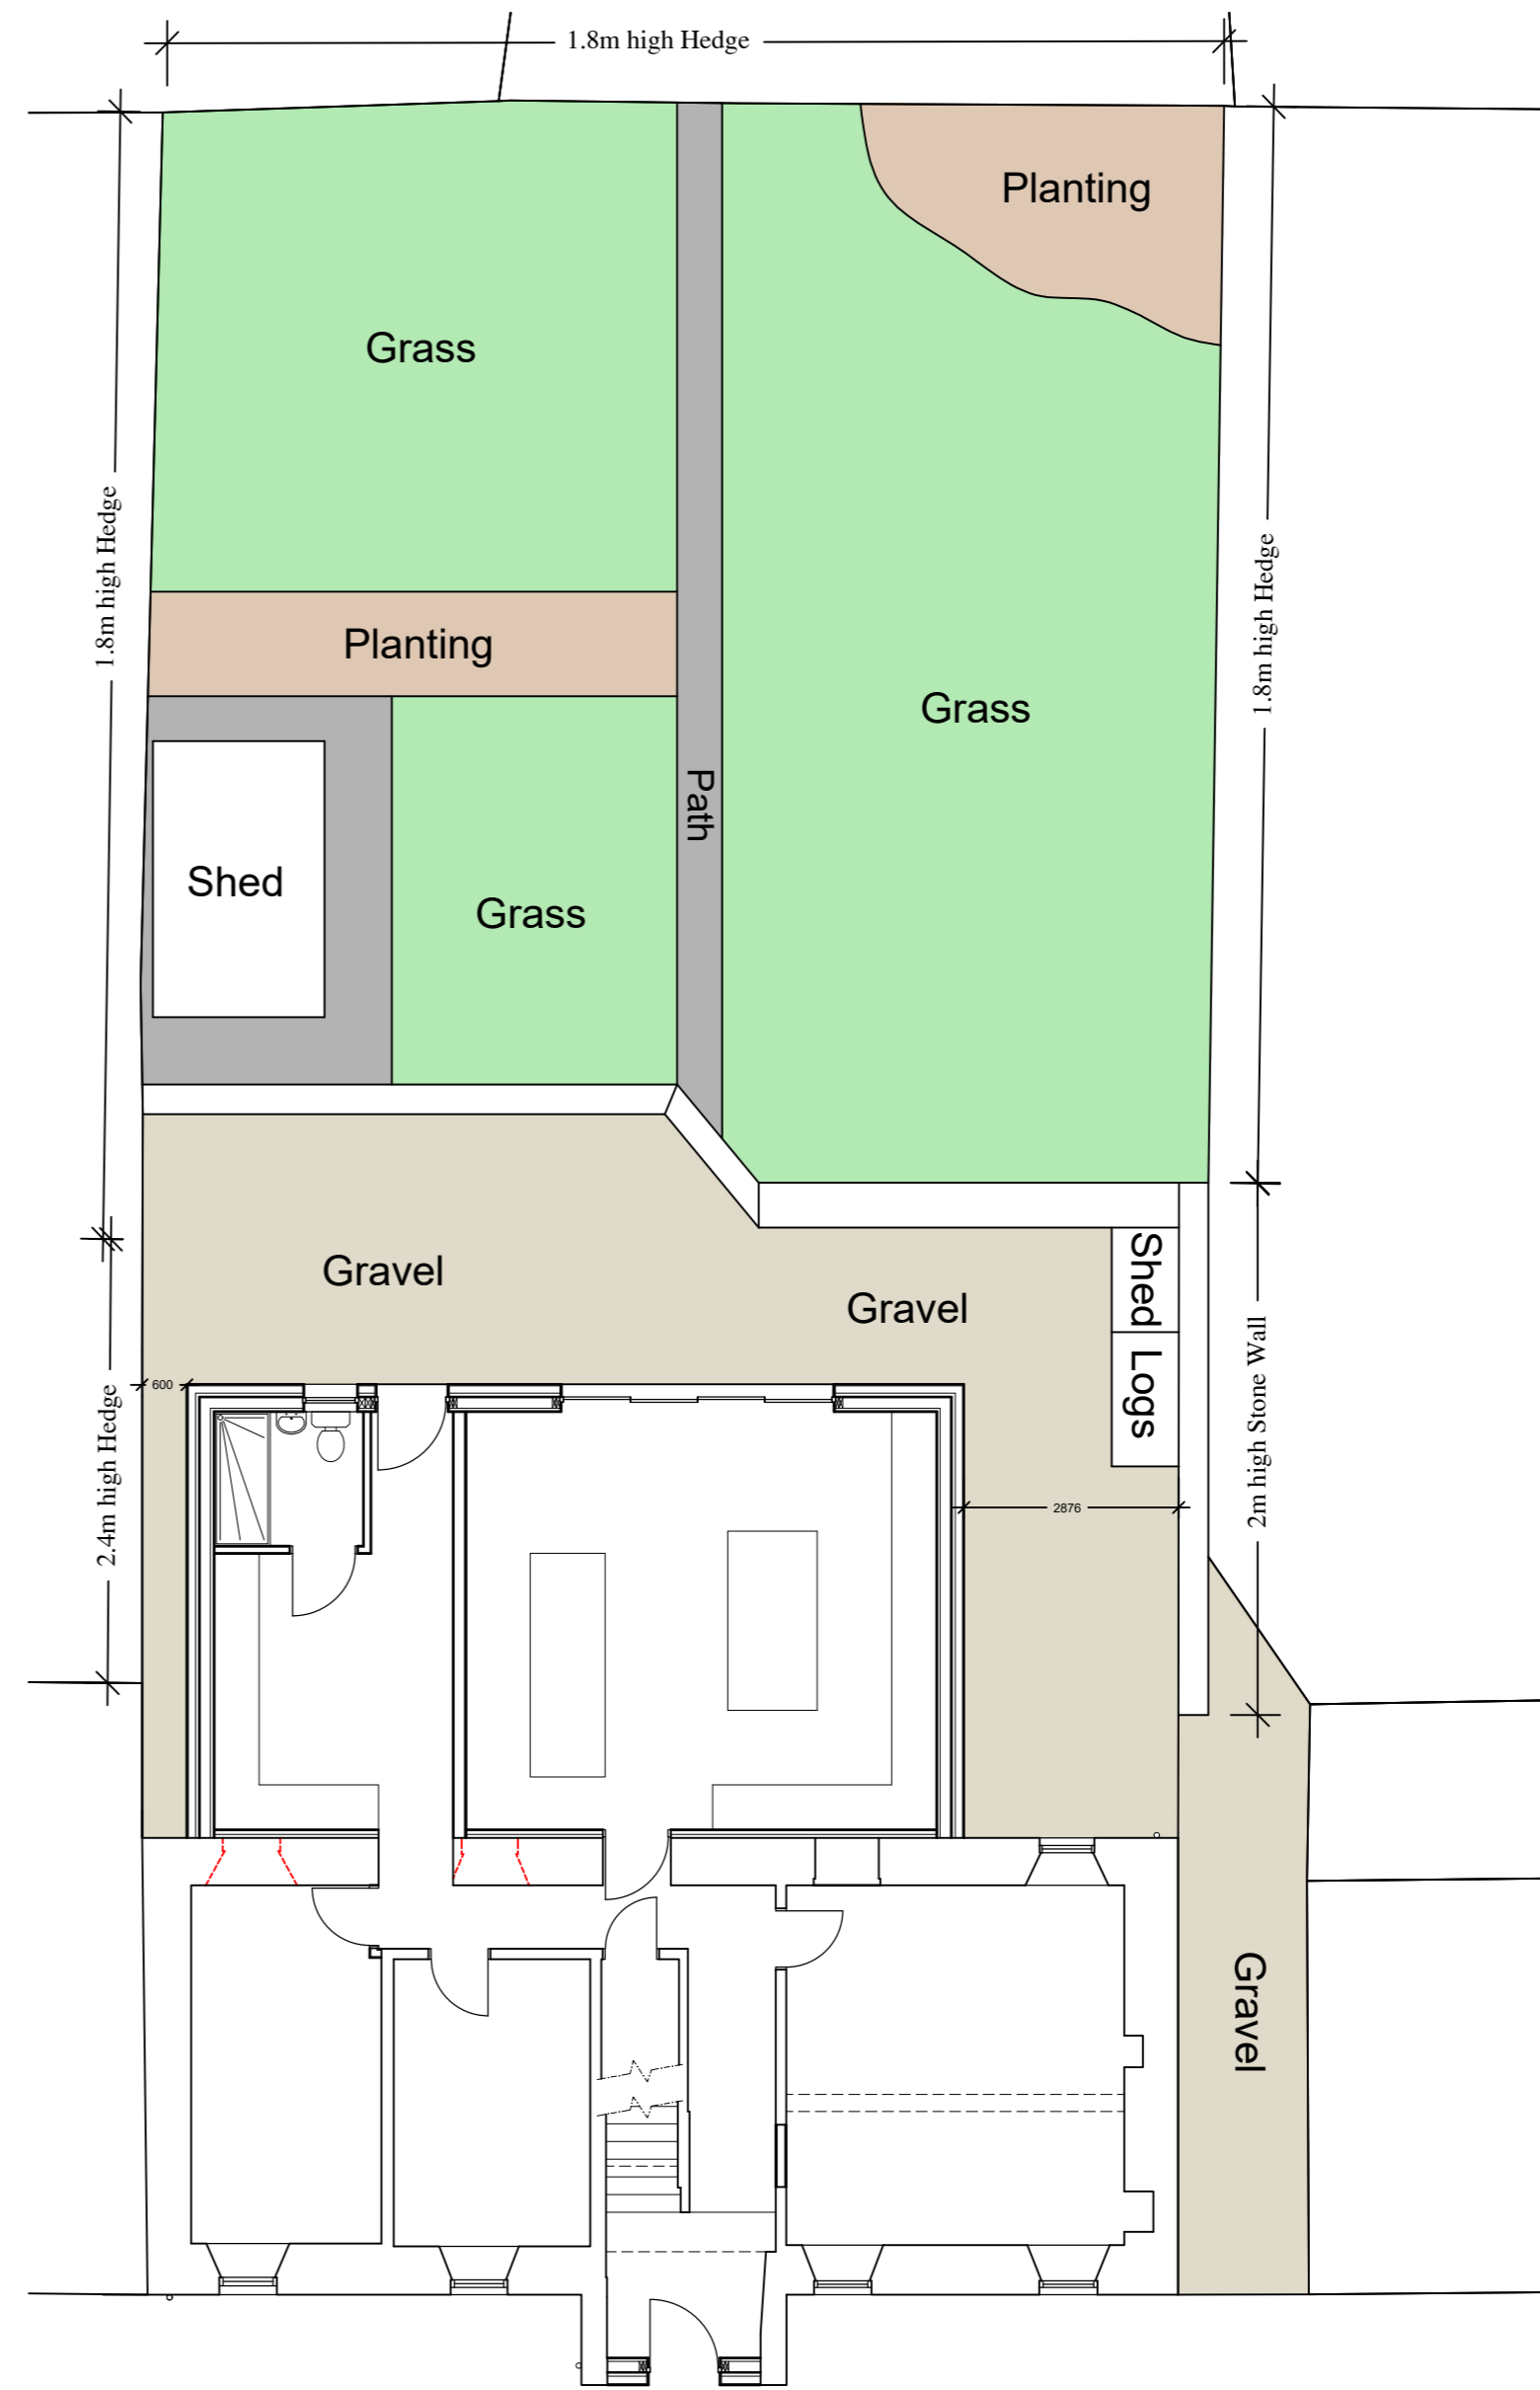

**Rear Garden as Existing**  
Scale 1:100

**Rear Garden as Proposed**  
Scale 1:100

Alterations to 6 Midbank Street Strathmiglo - KY14 7QU		Scale 1:100
Garden Plan as Existing and Proposed		Date. Sept 2022
		Drawing No. PP07A