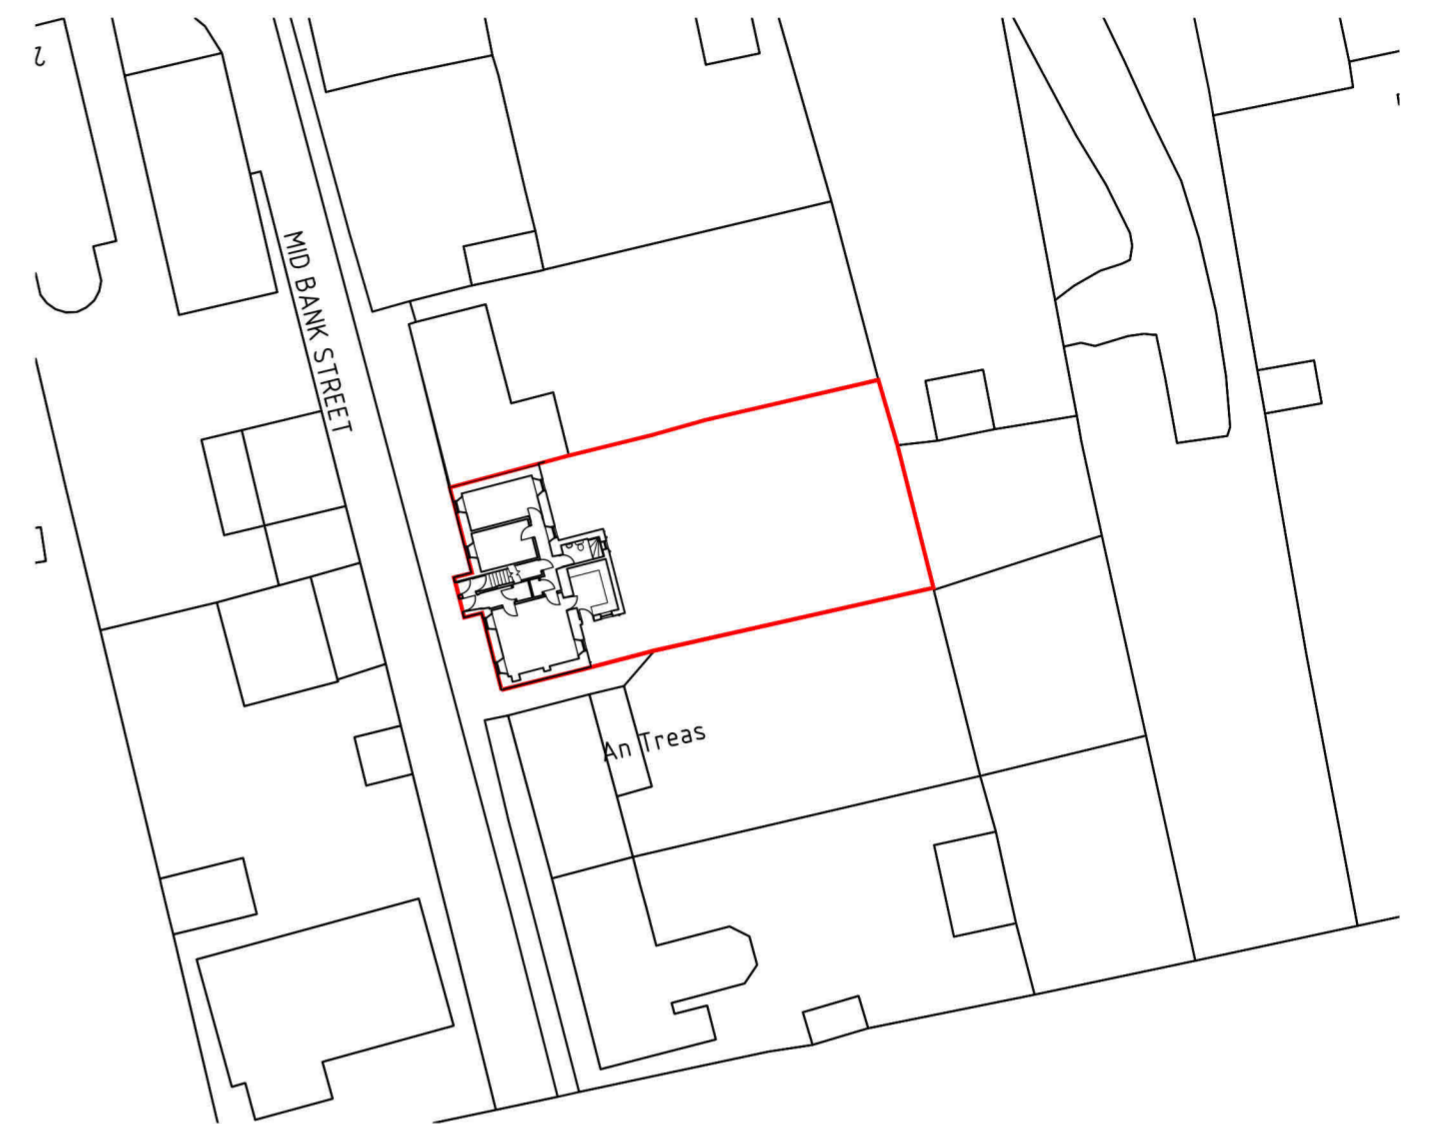

**Location Plan
1:1250**

Fife
COUNCIL
© Crown copyright and database rights
2023. All rights reserved. Ordnance
survey licence number 100023385

NORTH

**Site Plan as Existing
1:500**

Alterations to 6 Midbank Street Strathmiglo - KY14 7QU <hr/> Site Plan & Location Plan as Existing	Scale 1:500 & 1:1250
	Date: June 2023
	Drawing No. PP06A