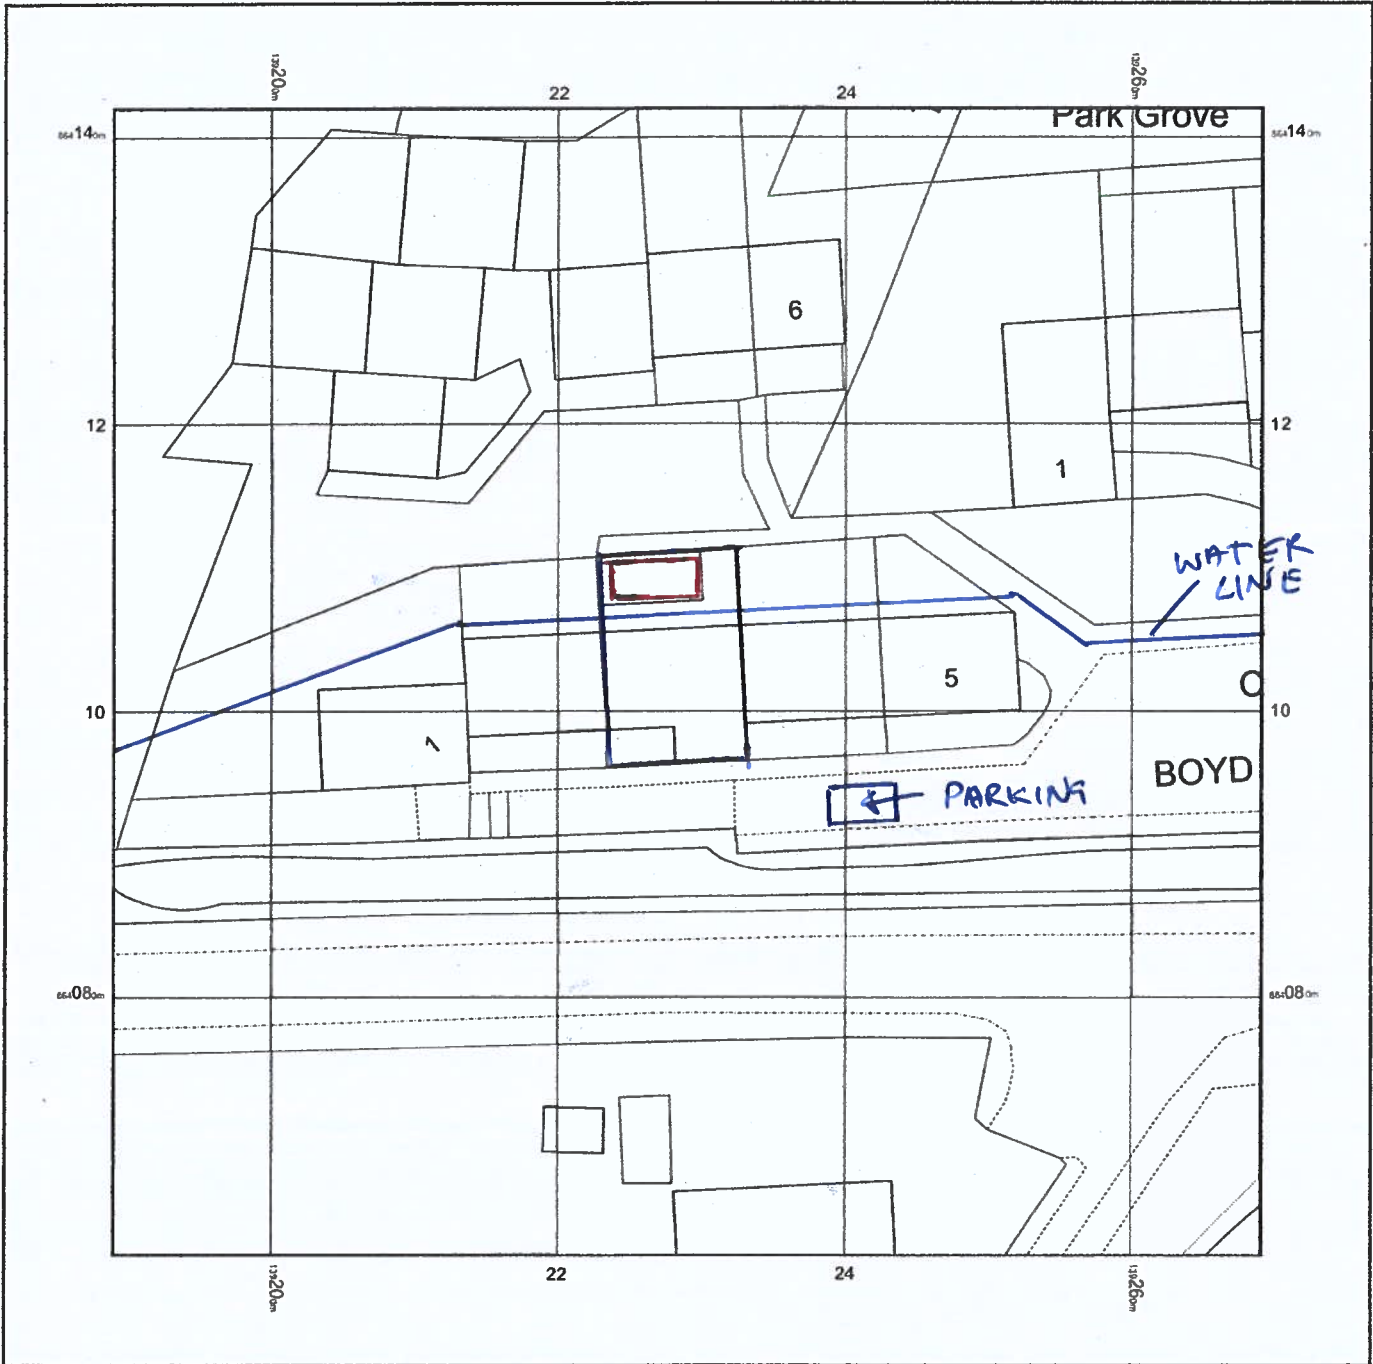

3, BOYD TERRACE, UIG, PORTTREE, IV51 9YQ

Supplied by: www.ukmapcentre.com
Serial No: 274343
Centre Coordinates: 139229,864102
Production Date: 30/10/2023 19:34:45

© Crown copyright and database rights 2023 Ordnance Survey 100048957. The representation of road, track or path is no evidence of a boundary or right of way. The representation of features as lines is no evidence of a property boundary.

0m 1cm = 5m 25m

Scale 1:500

The Highland Council
eProcessing Centre
Date Received:

2 NOV 2023