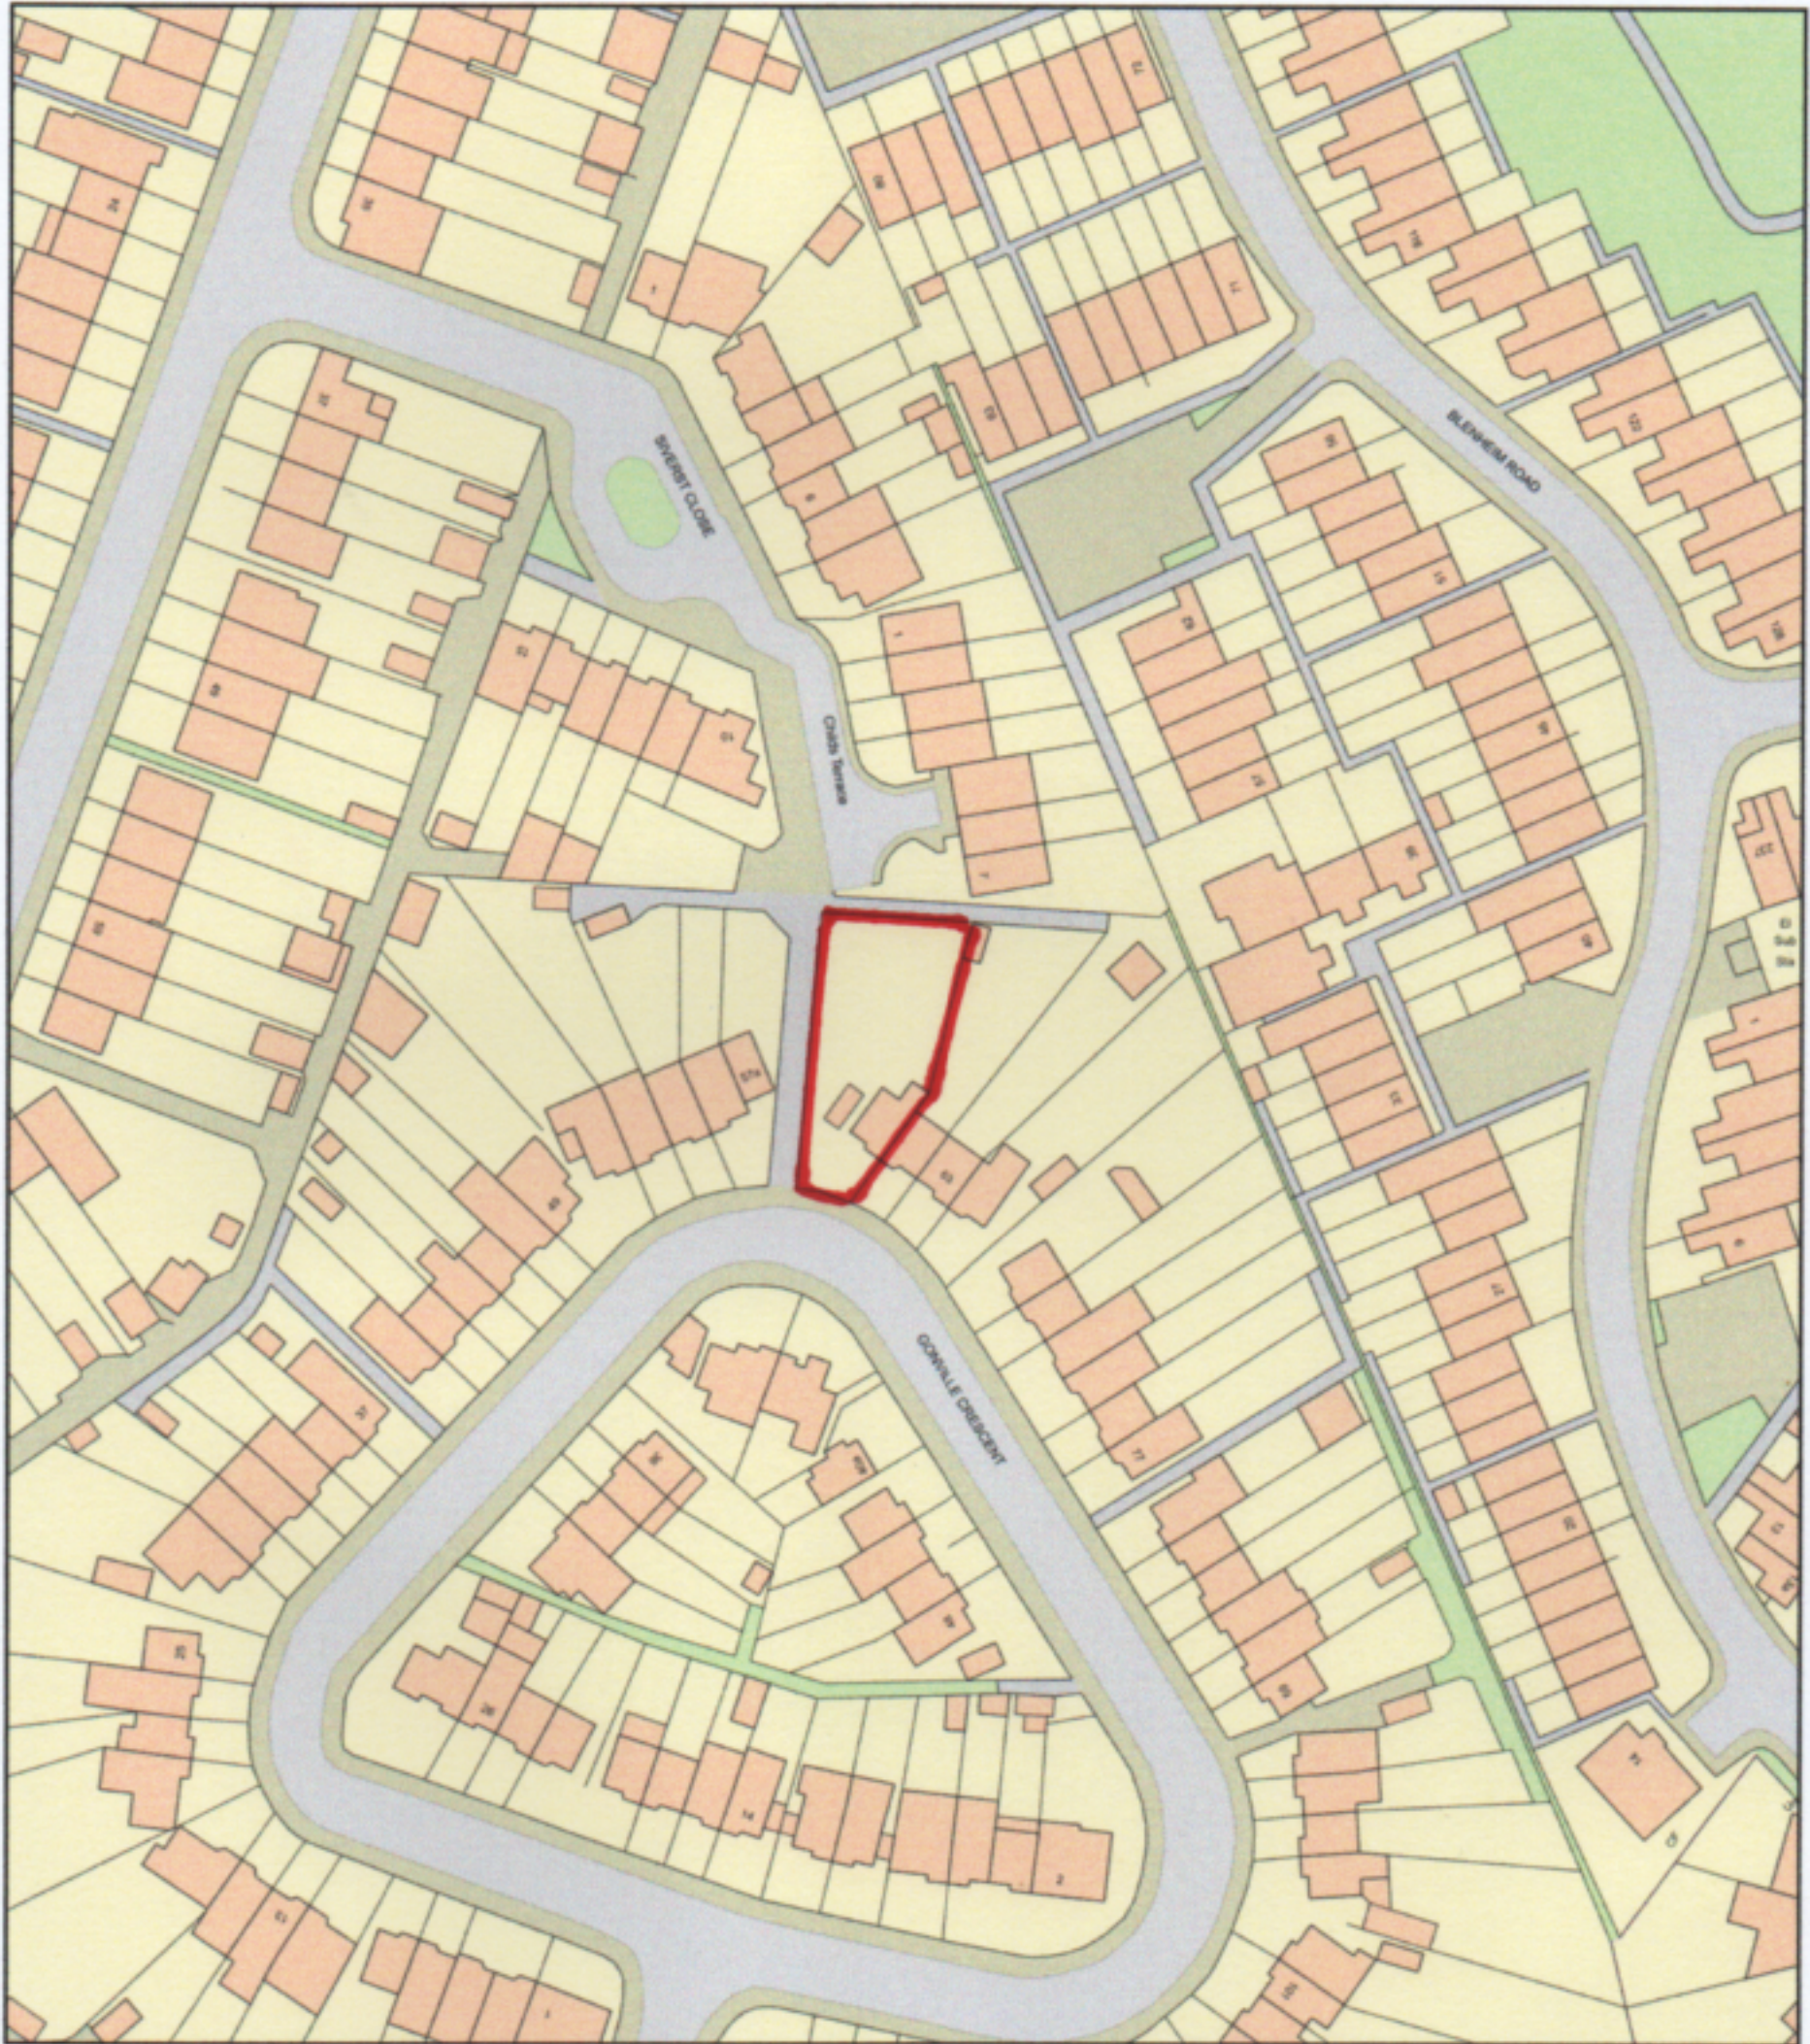

59 Gonville Cres

Plan Produced for: Eddie
Date Produced: 08 Nov 2023
Plan Reference Number: TQRQM23312090845597
Scale: 1:1250 @ A4