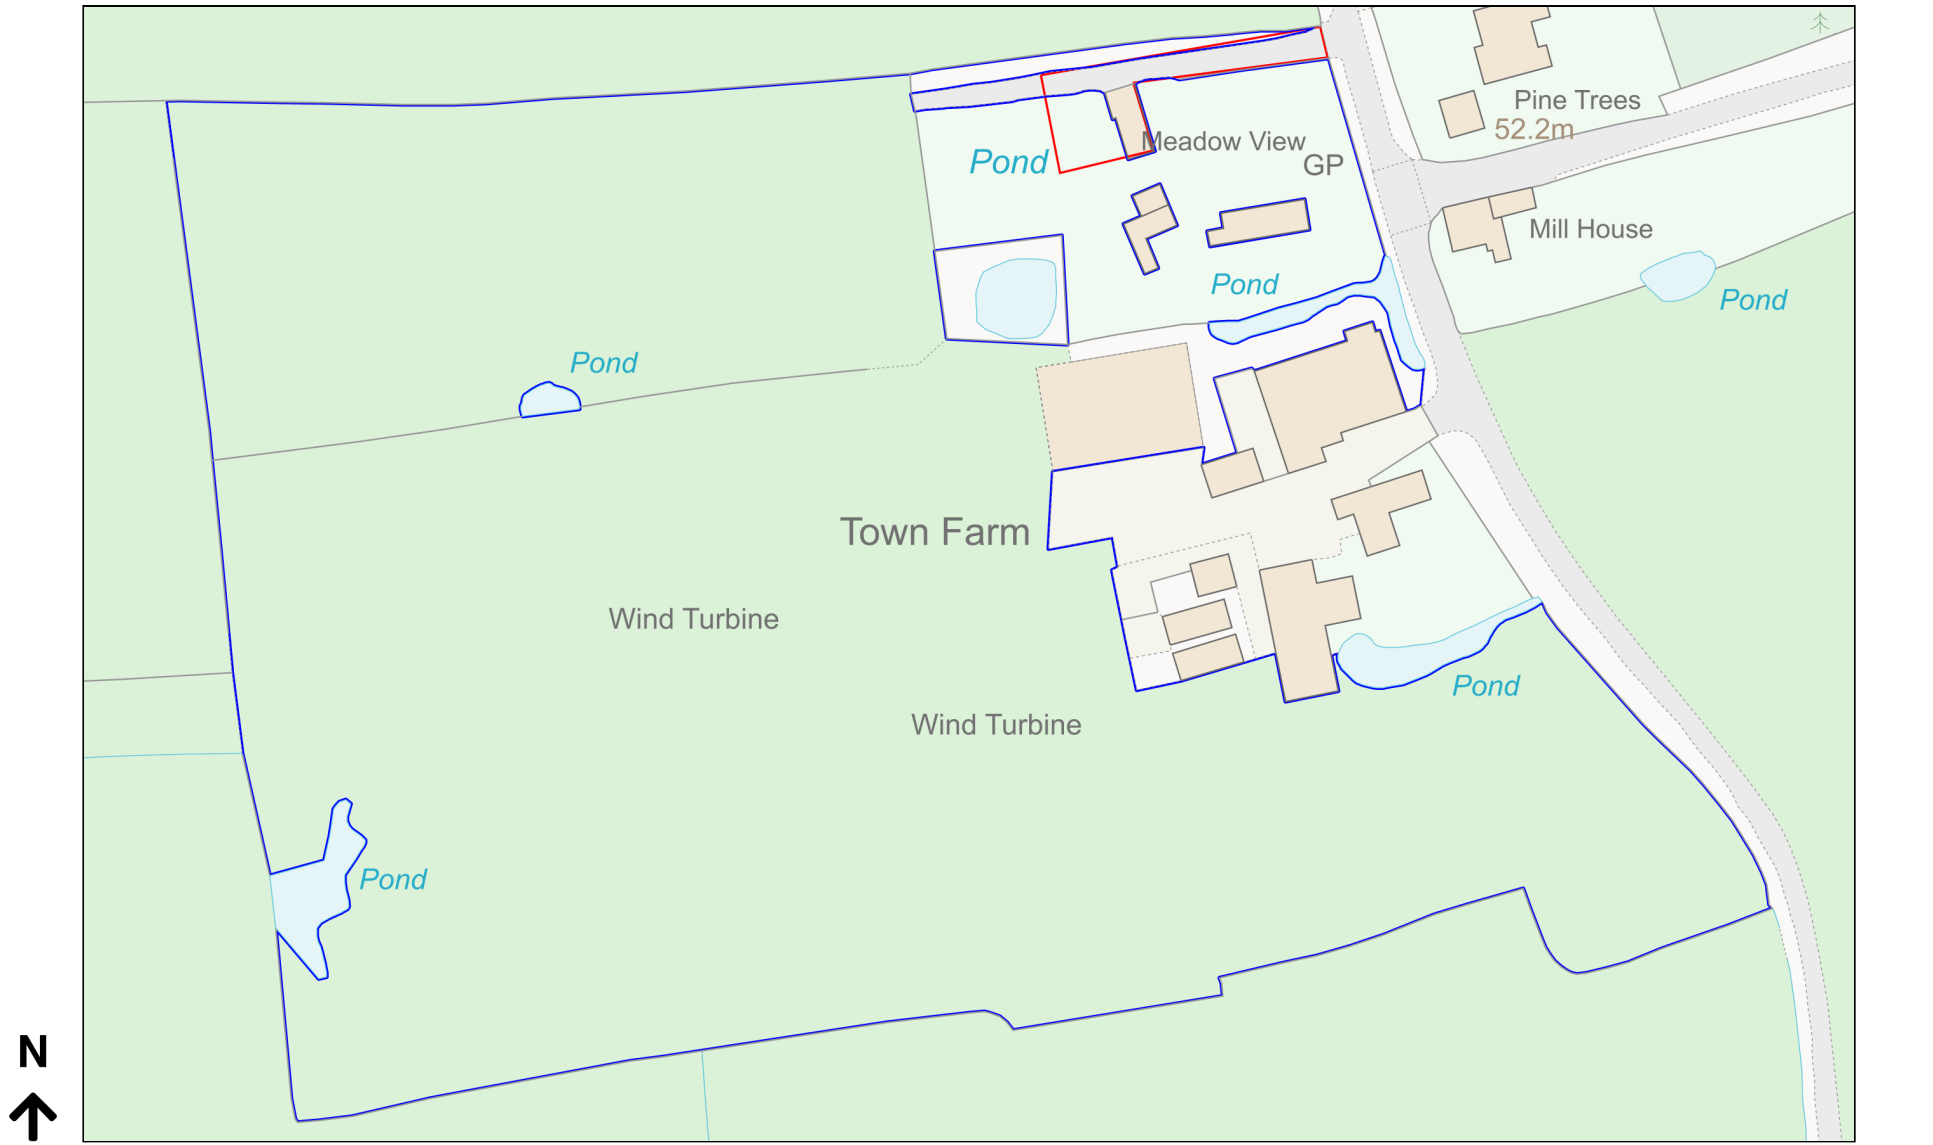

Location Plan

Site Address: Meadow View, Earsham Street, Wingfield, IP21 5RH

Date Produced: 05-Nov-2023

Scale: 1:1250 @A4

Planning Portal Reference: PP-12548745v1