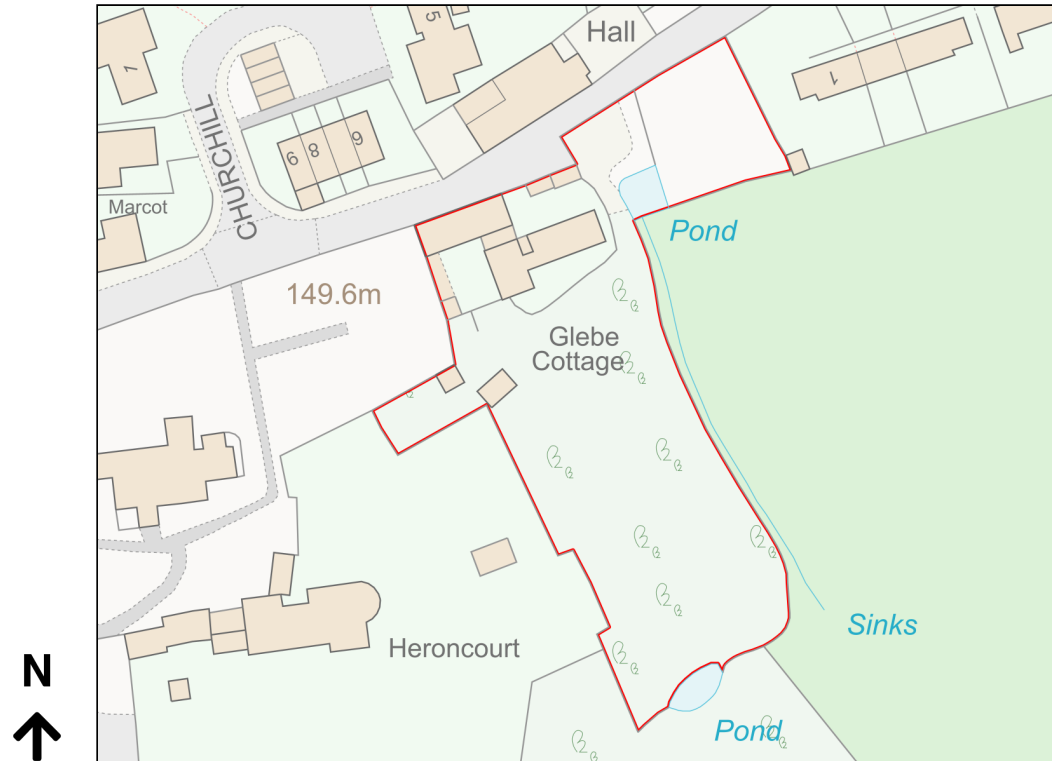

# Location Plan

Site Address: Easting: 272061 Northing: 104061

Date Produced: 25-Sep-2023

Scale: 1:1250 @A4

Planning Portal Reference: PP-12194615v1