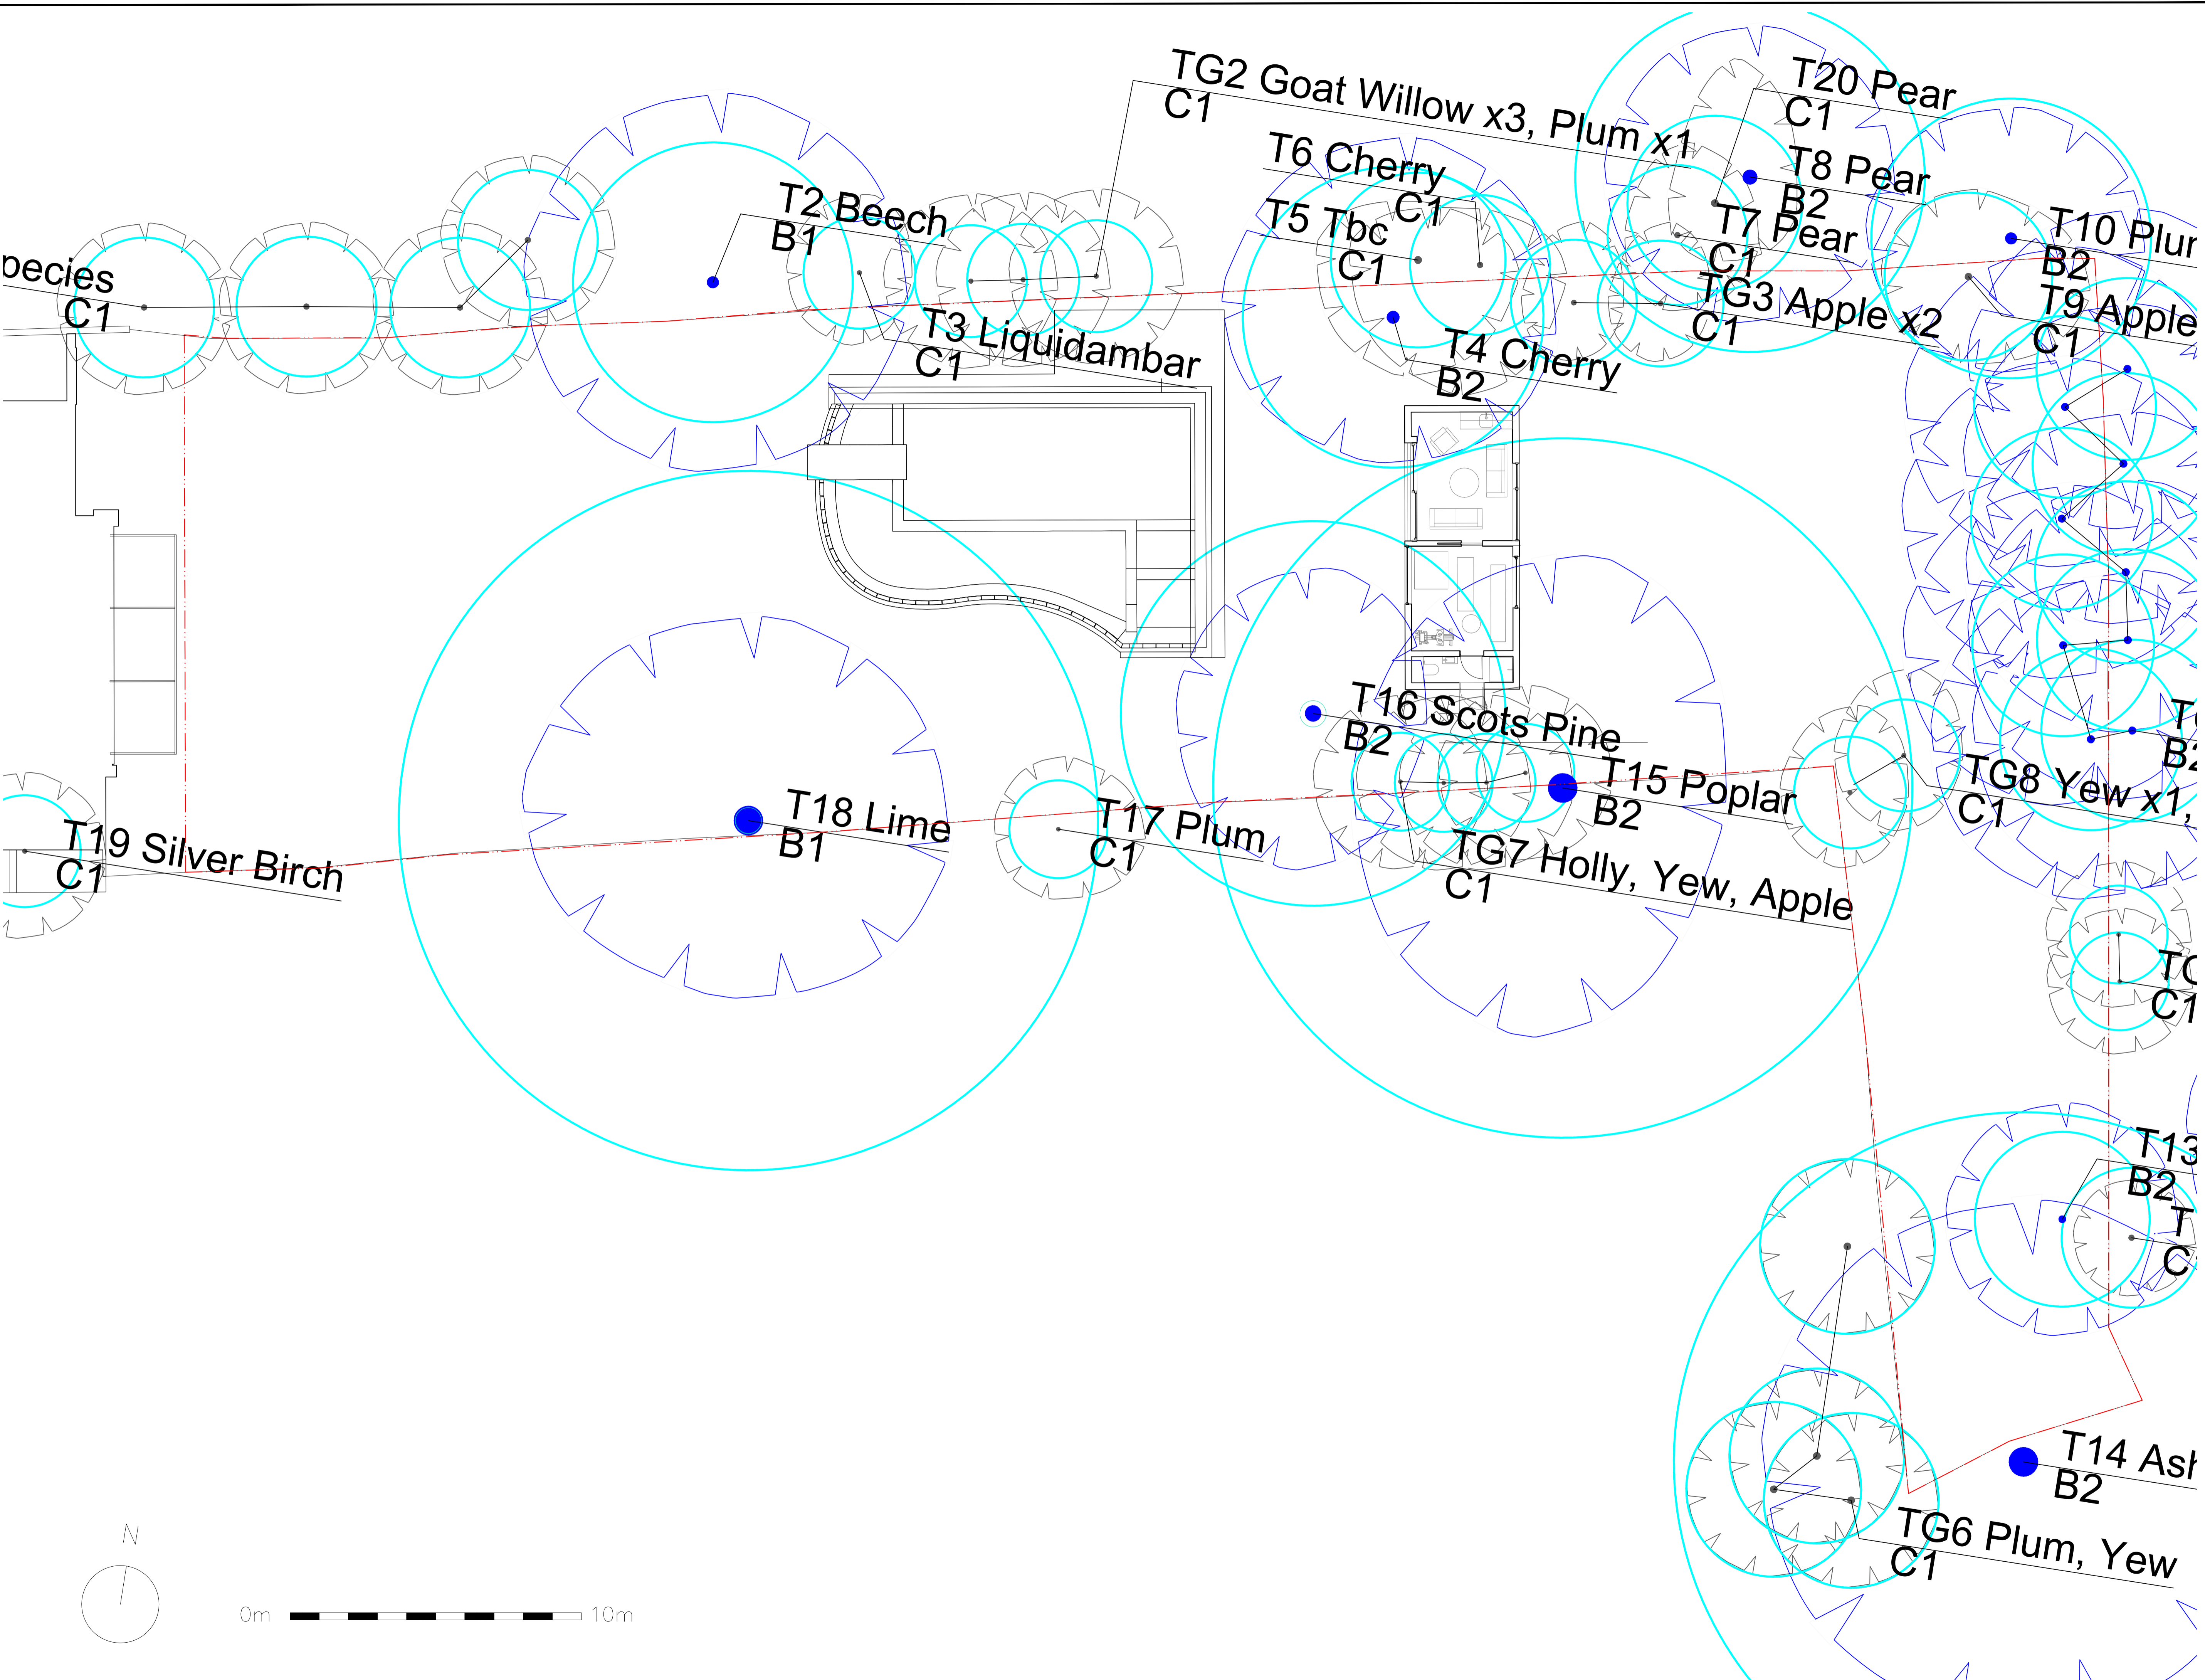

NOTE:
DO NOT SCALE FROM DRAWING USE GIVEN DIMENSIONS ONLY.
ALL DIMENSIONS ARE IN MILLIMETRES.
ALL DIMENSIONS ARE TO BE CHECKED ON SITE.
ANY INCONSISTENCIES OR INACCURACIES ARE TO BE REPORTED TO THE DESIGNER.

REV	DATE	DESCRIPTION	ES	BS
01	15/12/21	SOUTHWARK PLANNING	ES	BS

©2021 Barbara Samitier Gardens

barbara samitier
LANDSCAPE & GARDEN DESIGN

Barbara Samitier Gardens Ltd
144 St John Street, London SE15 4HQ
Tel: 020 7252 3450
www.barbarasamitiergardens.co.uk

PROJECT		17 COLLEGE ROAD	
TITLE			
Natural Pool & Garden Studio with Tree Survey			
Status:	Drawn:	Checked:	
PLANNING	ES	BS	
Scale:	Date:	Approved:	
1:100 @ A1	21.12.2021	BS	
Drawing & Revision Number:			
BSG-2022-R3A11-R01			