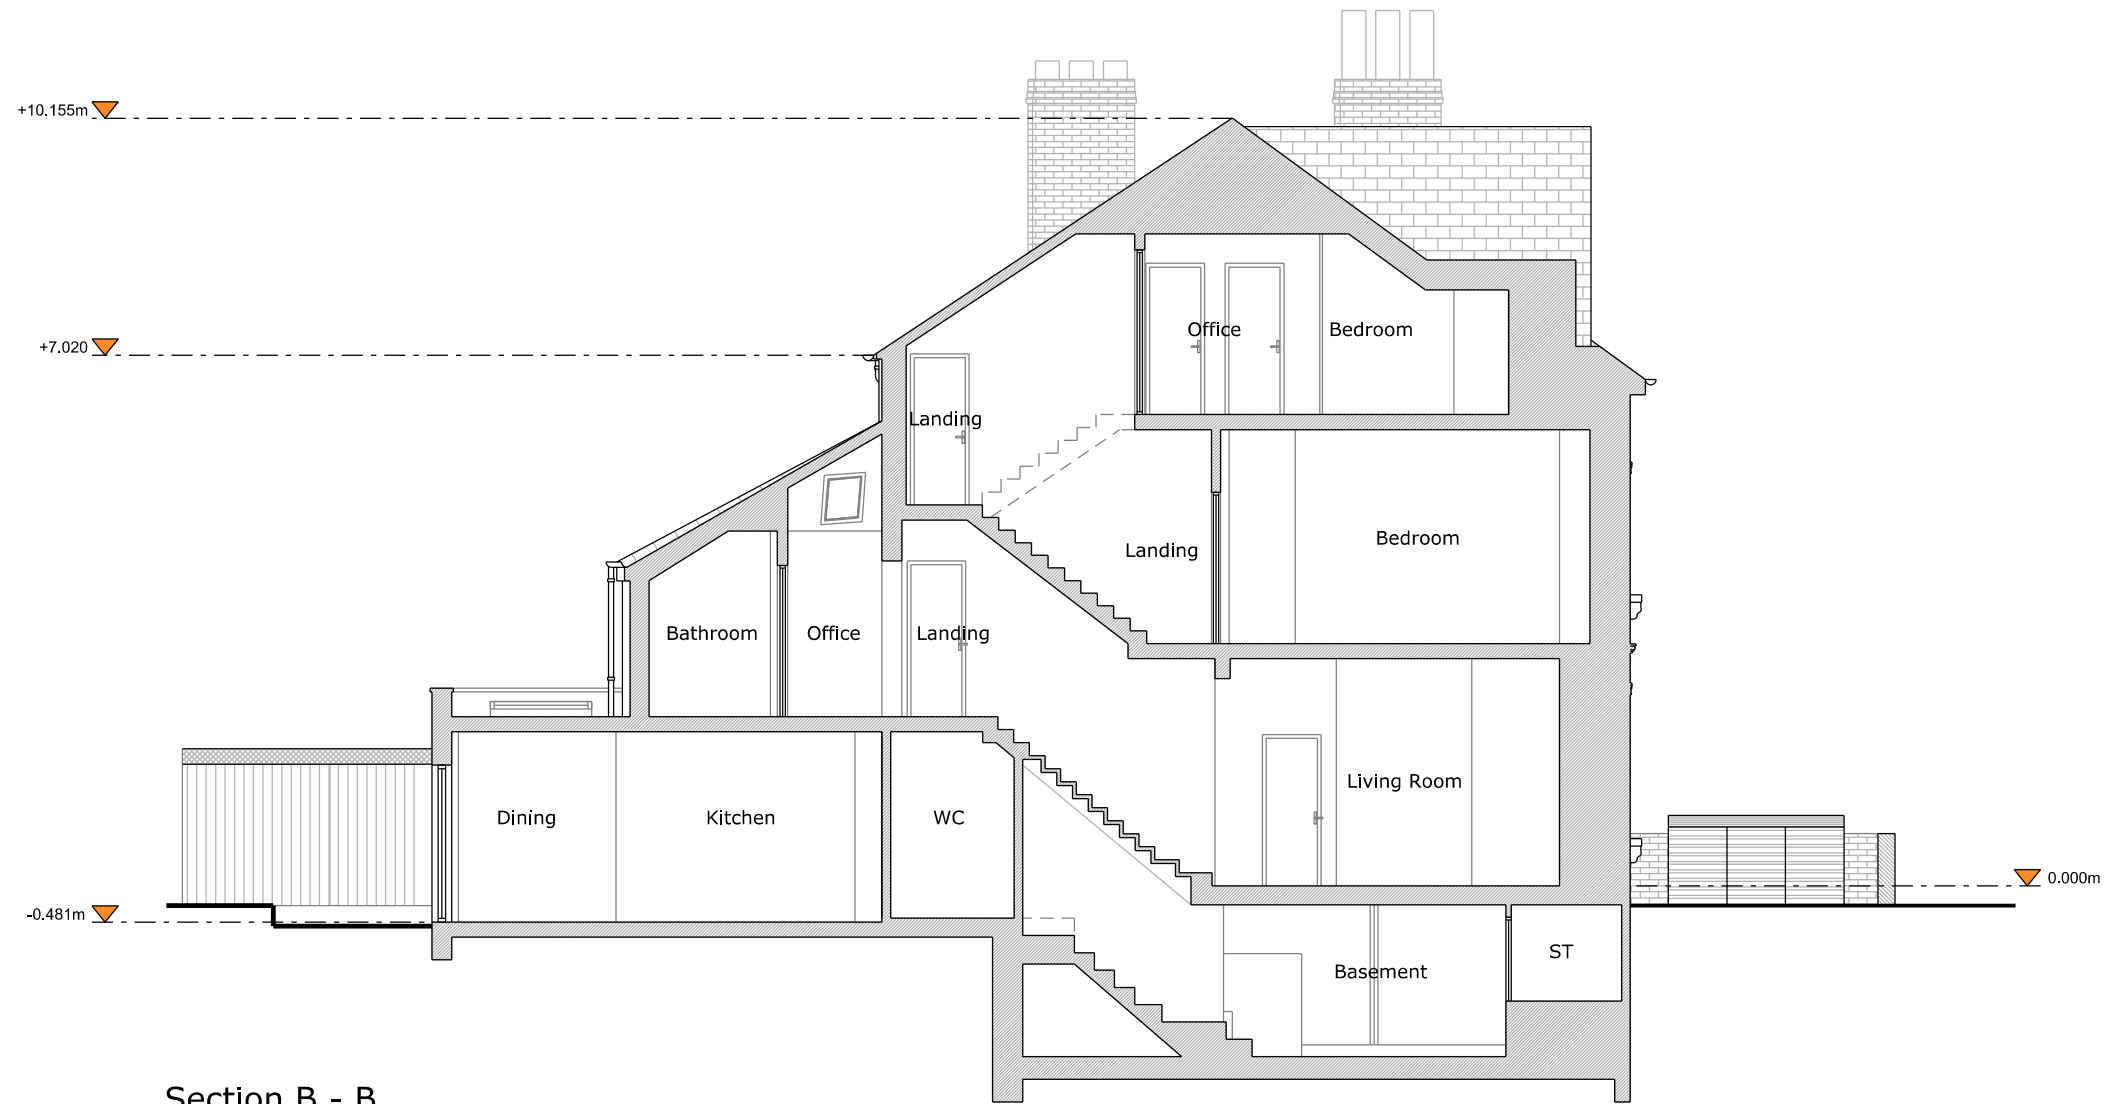

NOTES

Do not scale from drawings

-

Section B - B

REV	DATE	DESCRIPTION
-	-	-
C	16-10-2023	Planning drawings
B	16-10-2023	Preliminary drawings
A	12-10-2023	Preliminary drawings

REV DATE DESCRIPTION

STATUS

Planning

CLIENT

Georgina Field & Nick Skill

PROJECT

1225 - 21 Wynehm Rd

DRAWING DESCRIPTION

Exsting Section

LOCAL AUTHORITY

Southwark

DRAWN BY

HD

CHECKED BY

NS

SCALE

1:100

SHEET SIZE

A3

DATE

16-10-2023

REVISION

C

DRAWING NO.

1225 - EX - 302

SCALE BAR