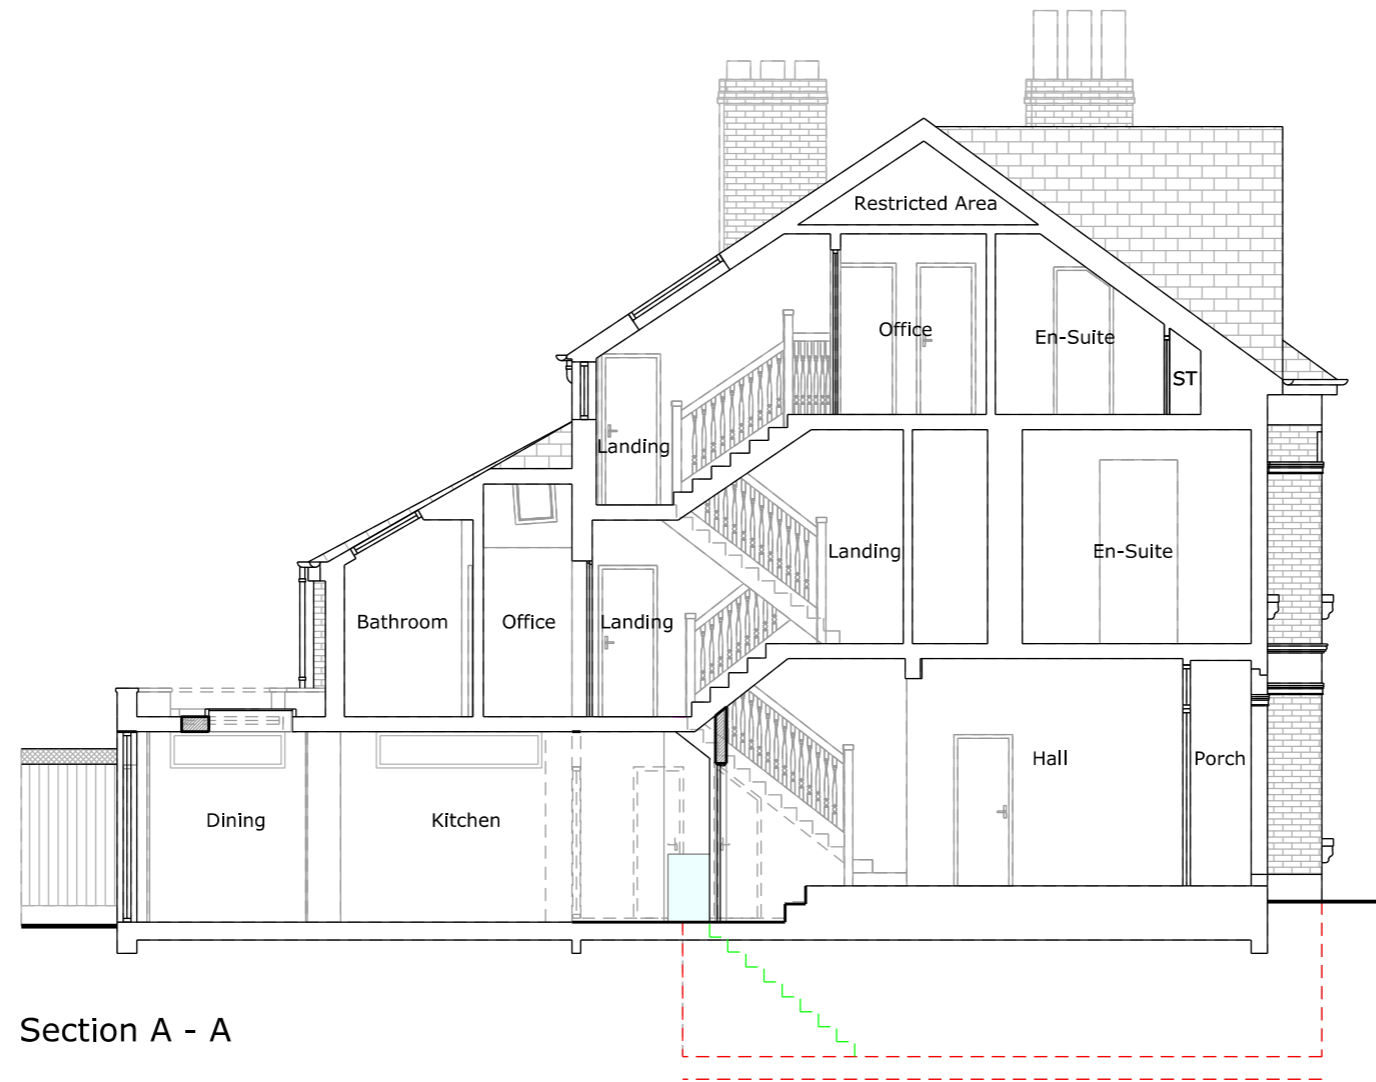

NOTES

Do not scale from drawings

-

Section A - A

REV	DATE	DESCRIPTION
-	-	-
C	16-10-2023	Planning drawings
B	16-10-2023	Preliminary drawings
A	12-10-2023	Preliminary drawings

REV DATE DESCRIPTION

STATUS

Planning

CLIENT

Georgina Field & Nick Skill

PROJECT

1225 - 21 Wyneham Rd

DRAWING DESCRIPTION

Proposed Section

LOCAL AUTHORITY

Southwark

DRAWN BY

CZ

CHECKED BY

NS

SCALE

1:100

SHEET SIZE

A3

DATE

16-10-2023

REVISION

C

DRAWING NO.

1225 - PR - 301

SCALE BAR