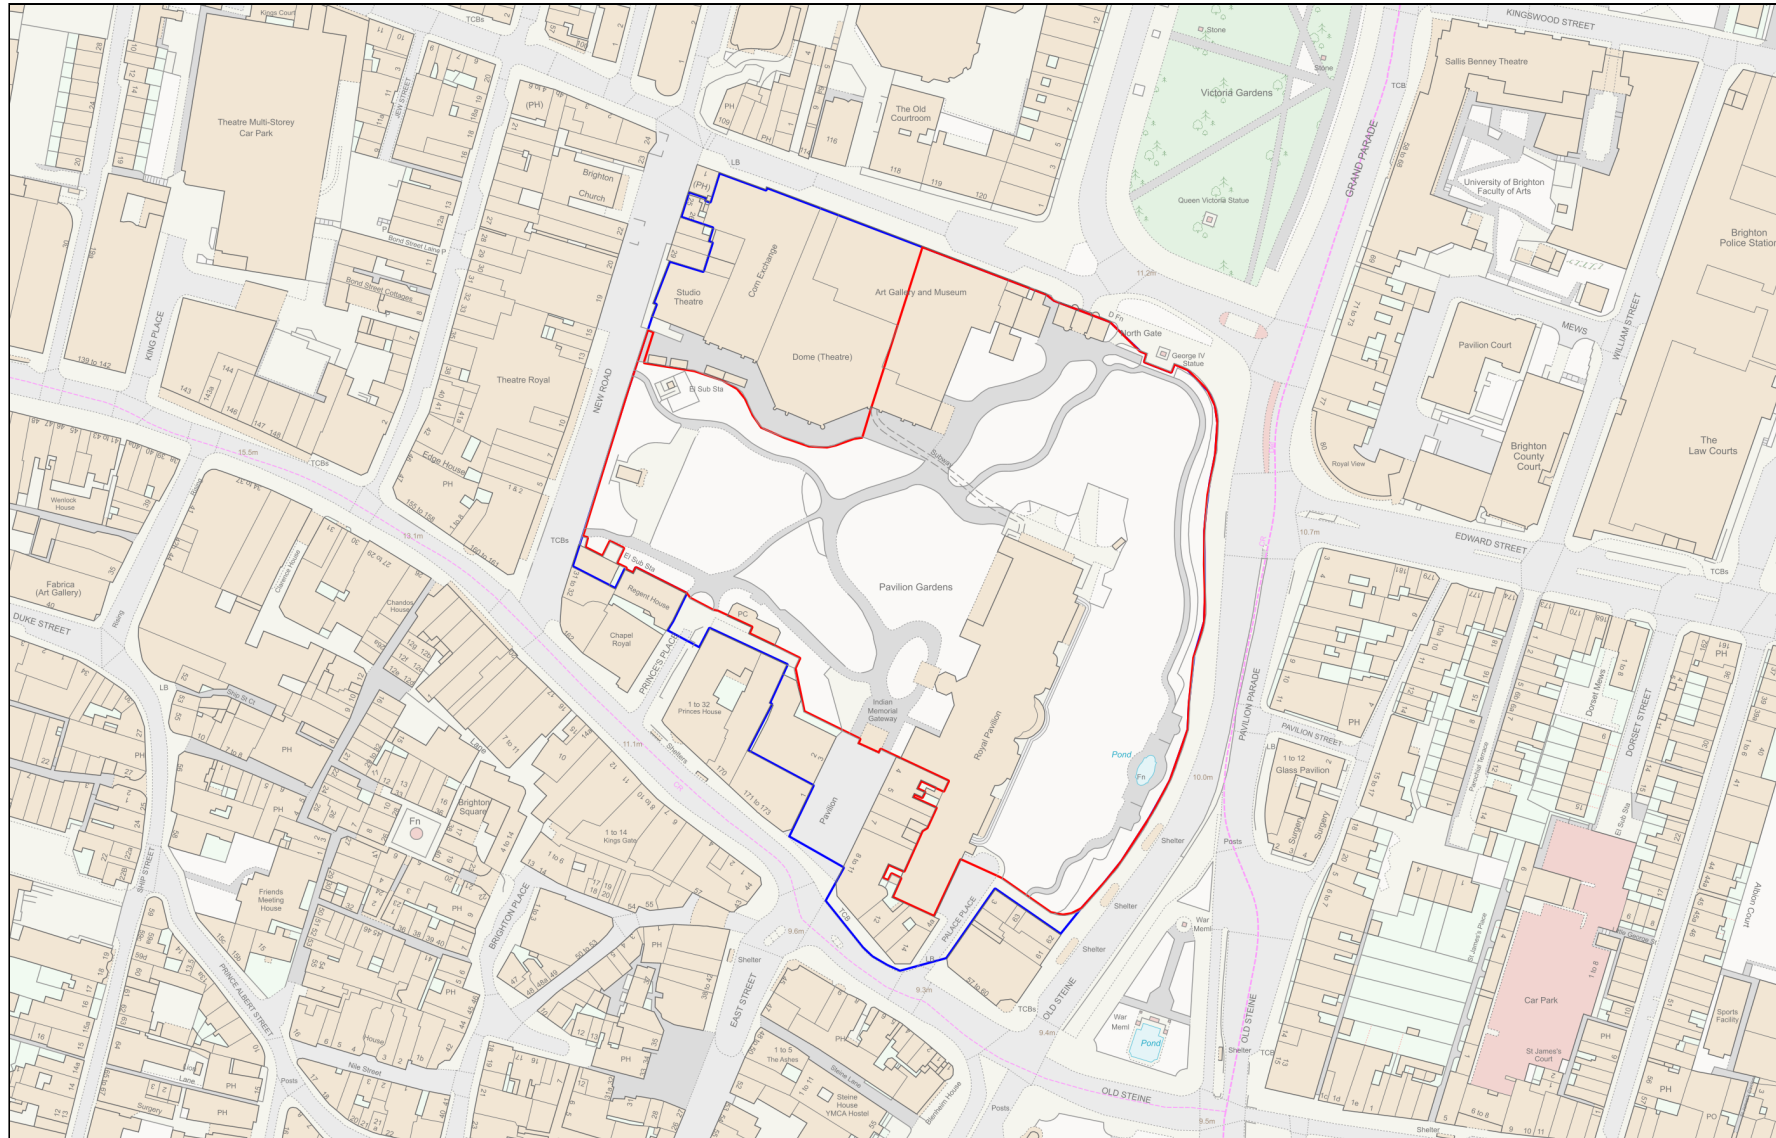

# Location Plan

Site Address: Royal Pavilion, Pavilion Buildings, Brighton, BN1 1EE

Date Produced: 23-Oct-2023

Scale: 1:2500 @A4

Planning Portal Reference: PP-12411690v1