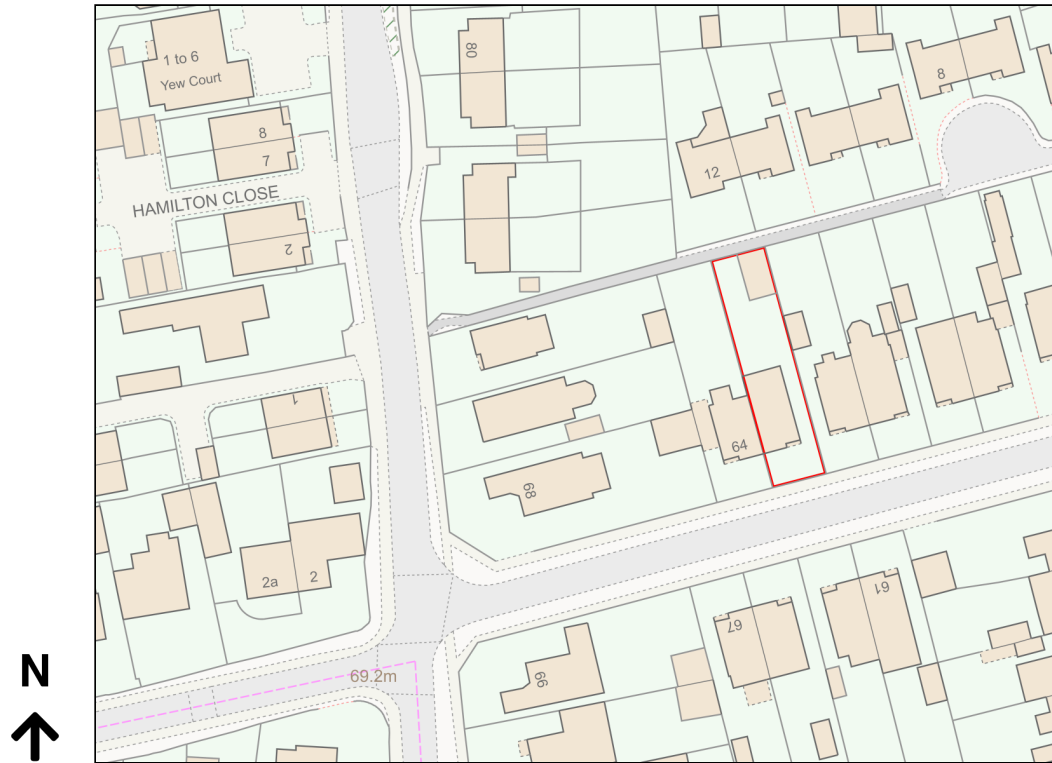

Location Plan

Site Address: 62, St Vincent Crescent, Horndean, Waterlooville, PO8 9JD

Date Produced: 03-Nov-2023

Scale: 1:1250 @A4

Planning Portal Reference: PP-12578399v1