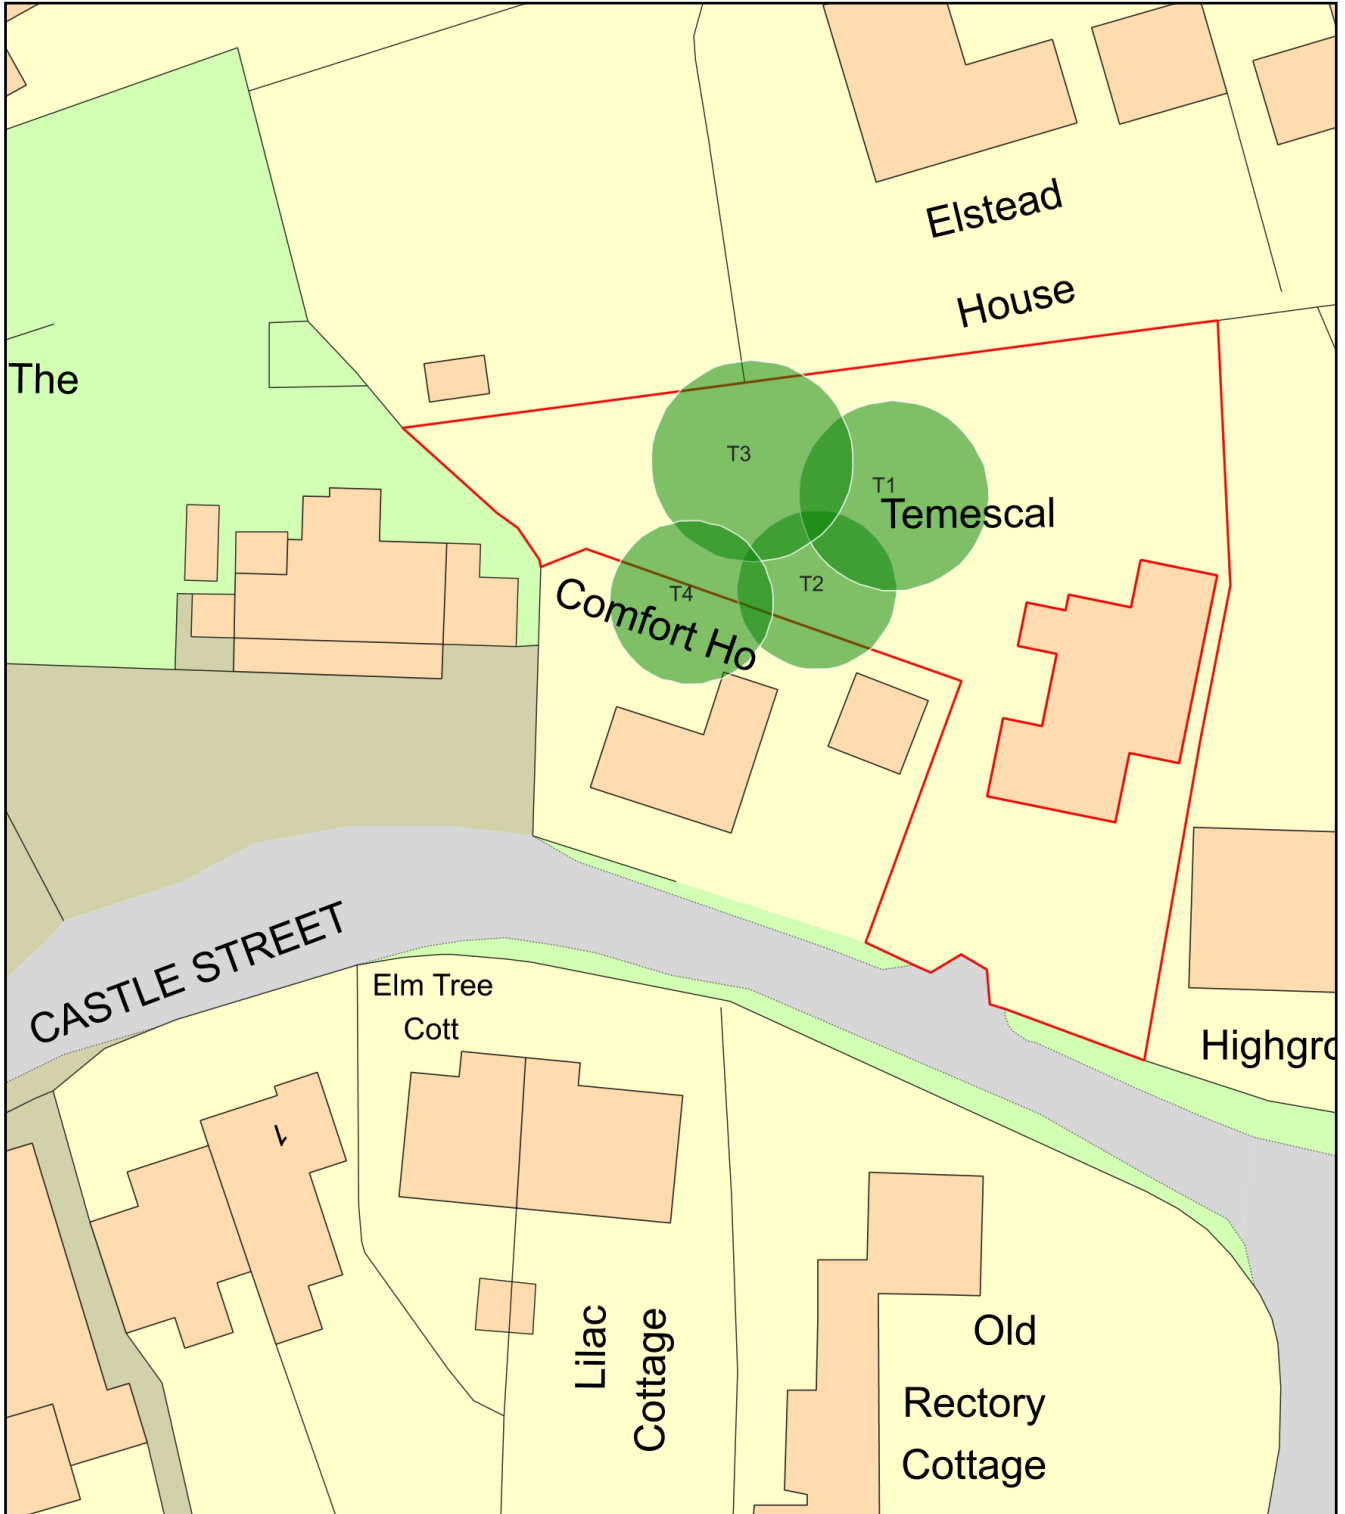

Tree Location Plan

Plan Produced for: Mr B Slabolepszy

Date Produced: 05 Nov 2023

Plan Reference Number: TQRQM23309173613491

Scale: 1:500 @ A4