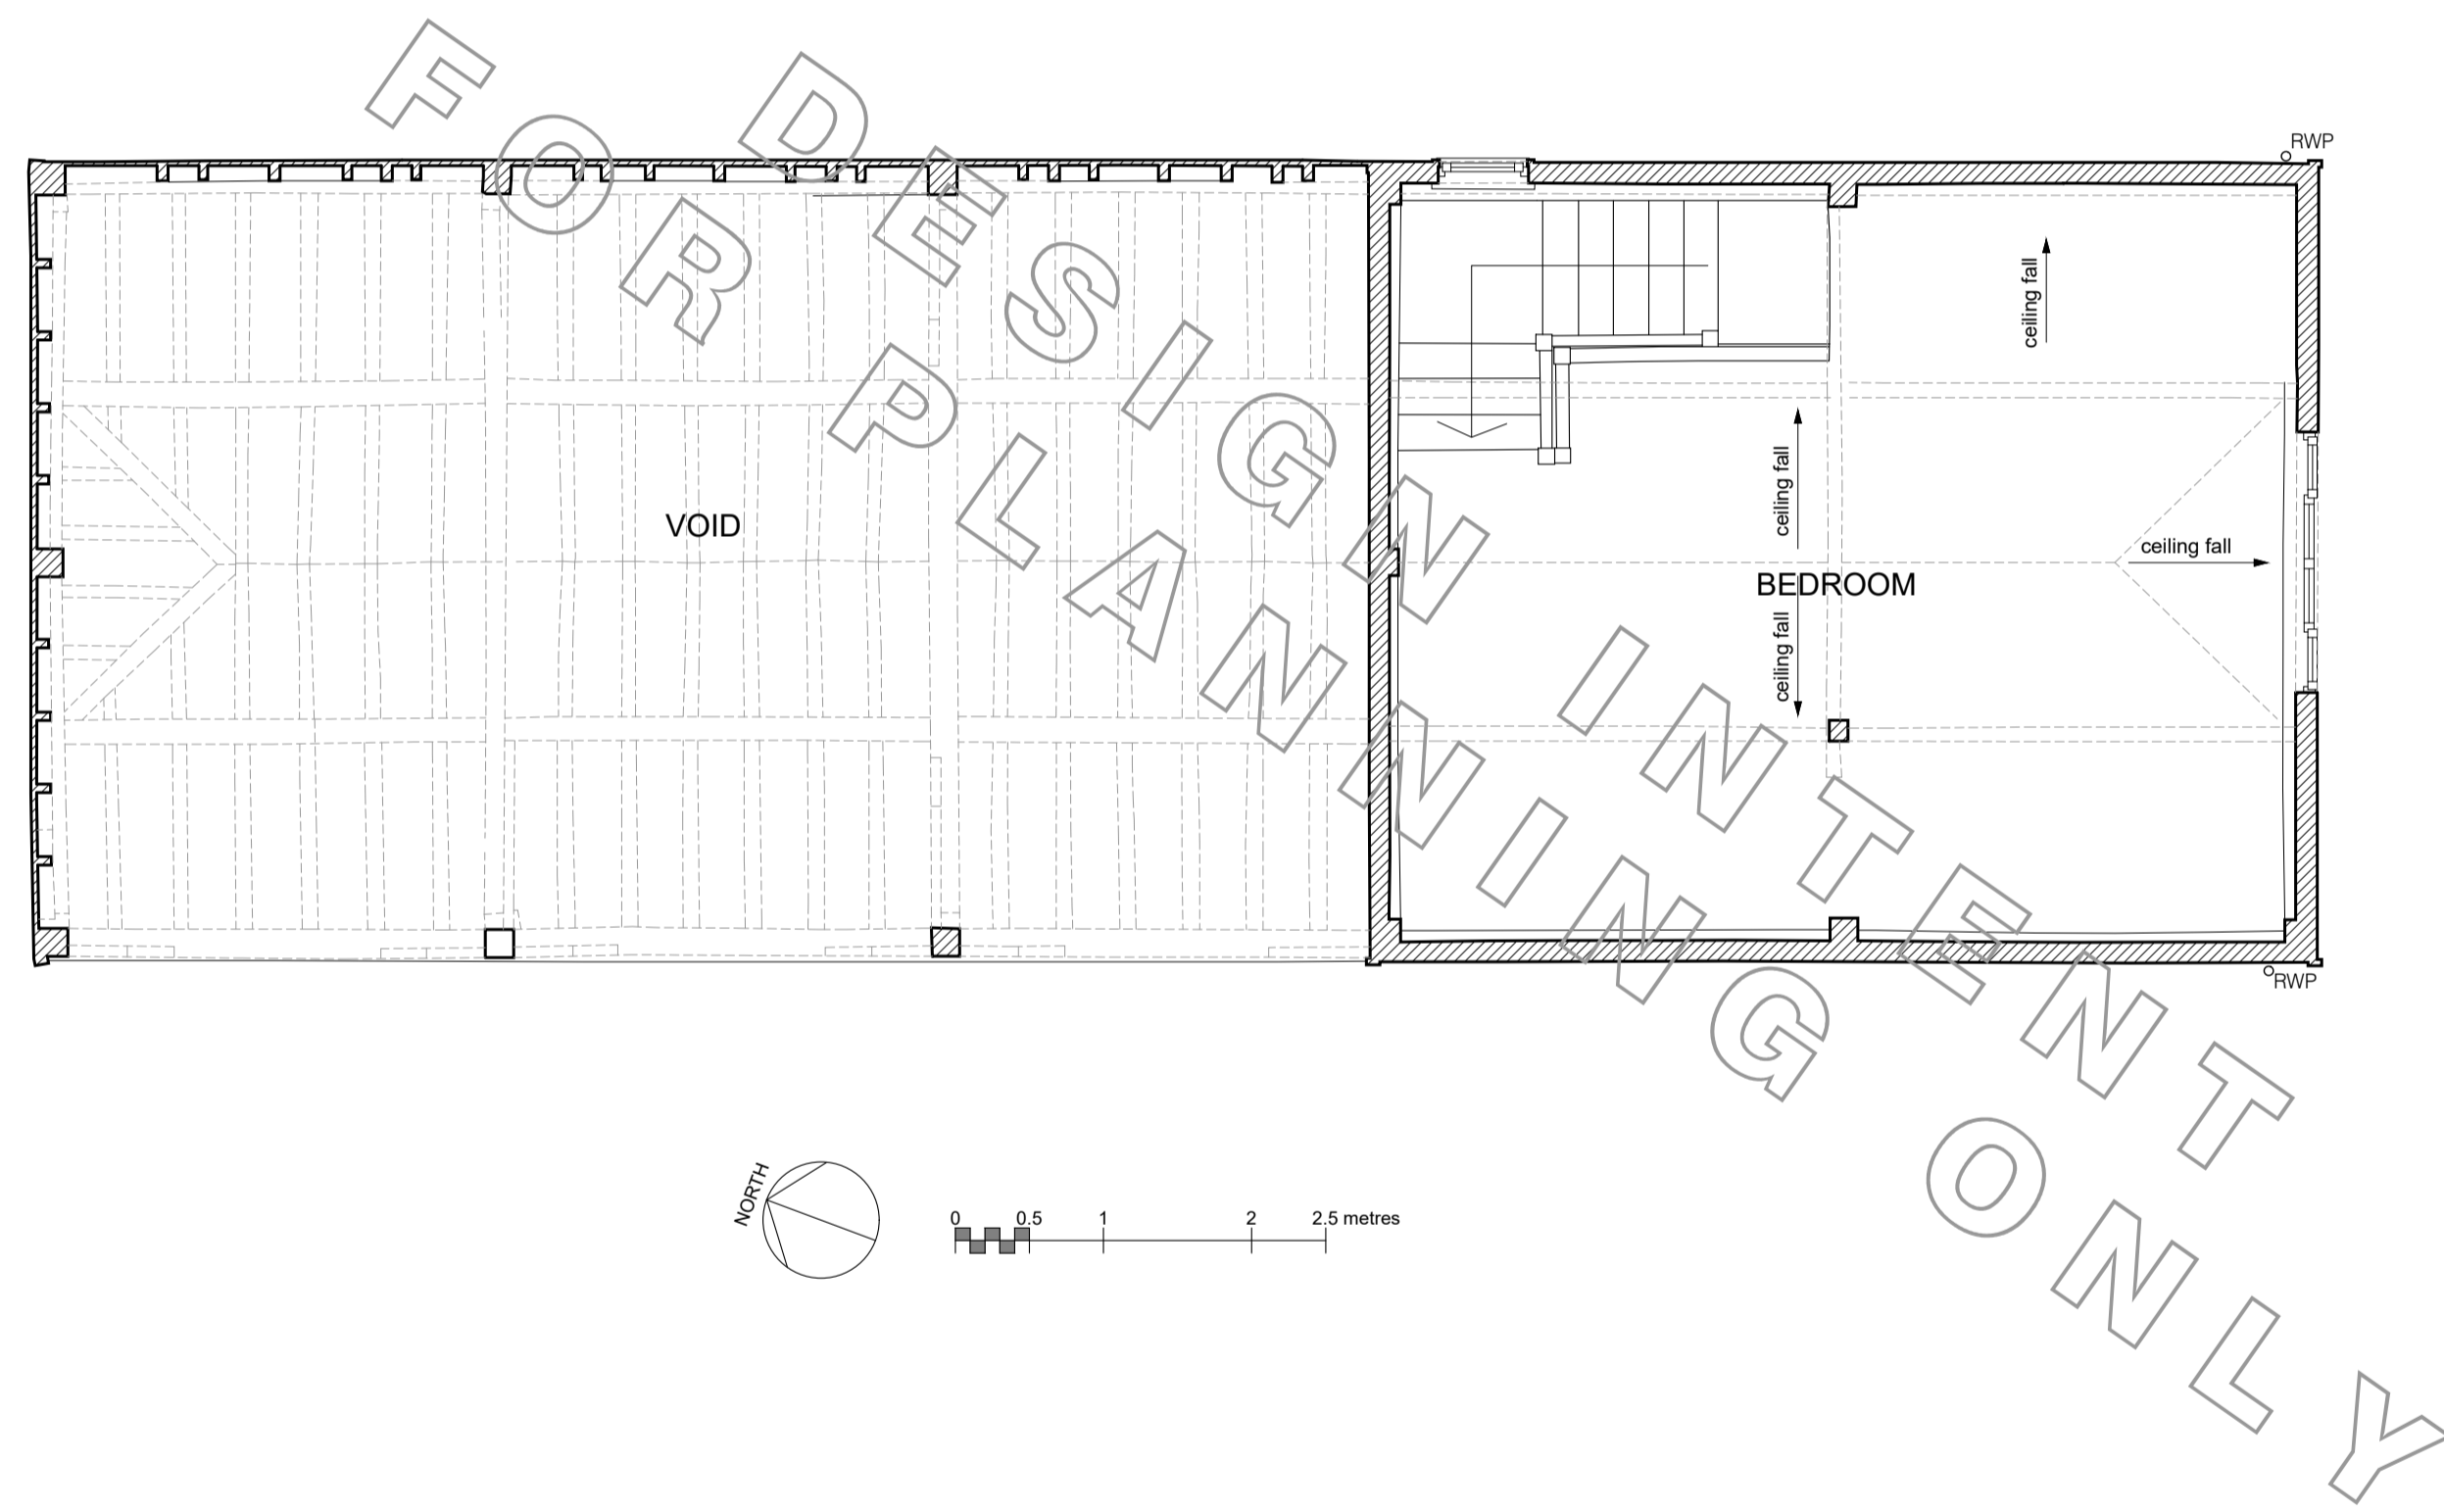

No.	REVISION DESCRIPTION	DATE	BY

PROJECT
FROGGATS COTTAGE

DRAWING TITLE
LARGE BARN
FIRST FLOOR EXISTING
LAYOUT

DRAWN BY: GY   JOB No.: FC

DATE: 01/11/2023   SCALE: 1:50 @ A1

DRAWING No.: NDS-1-01-00-10   REVISION: -