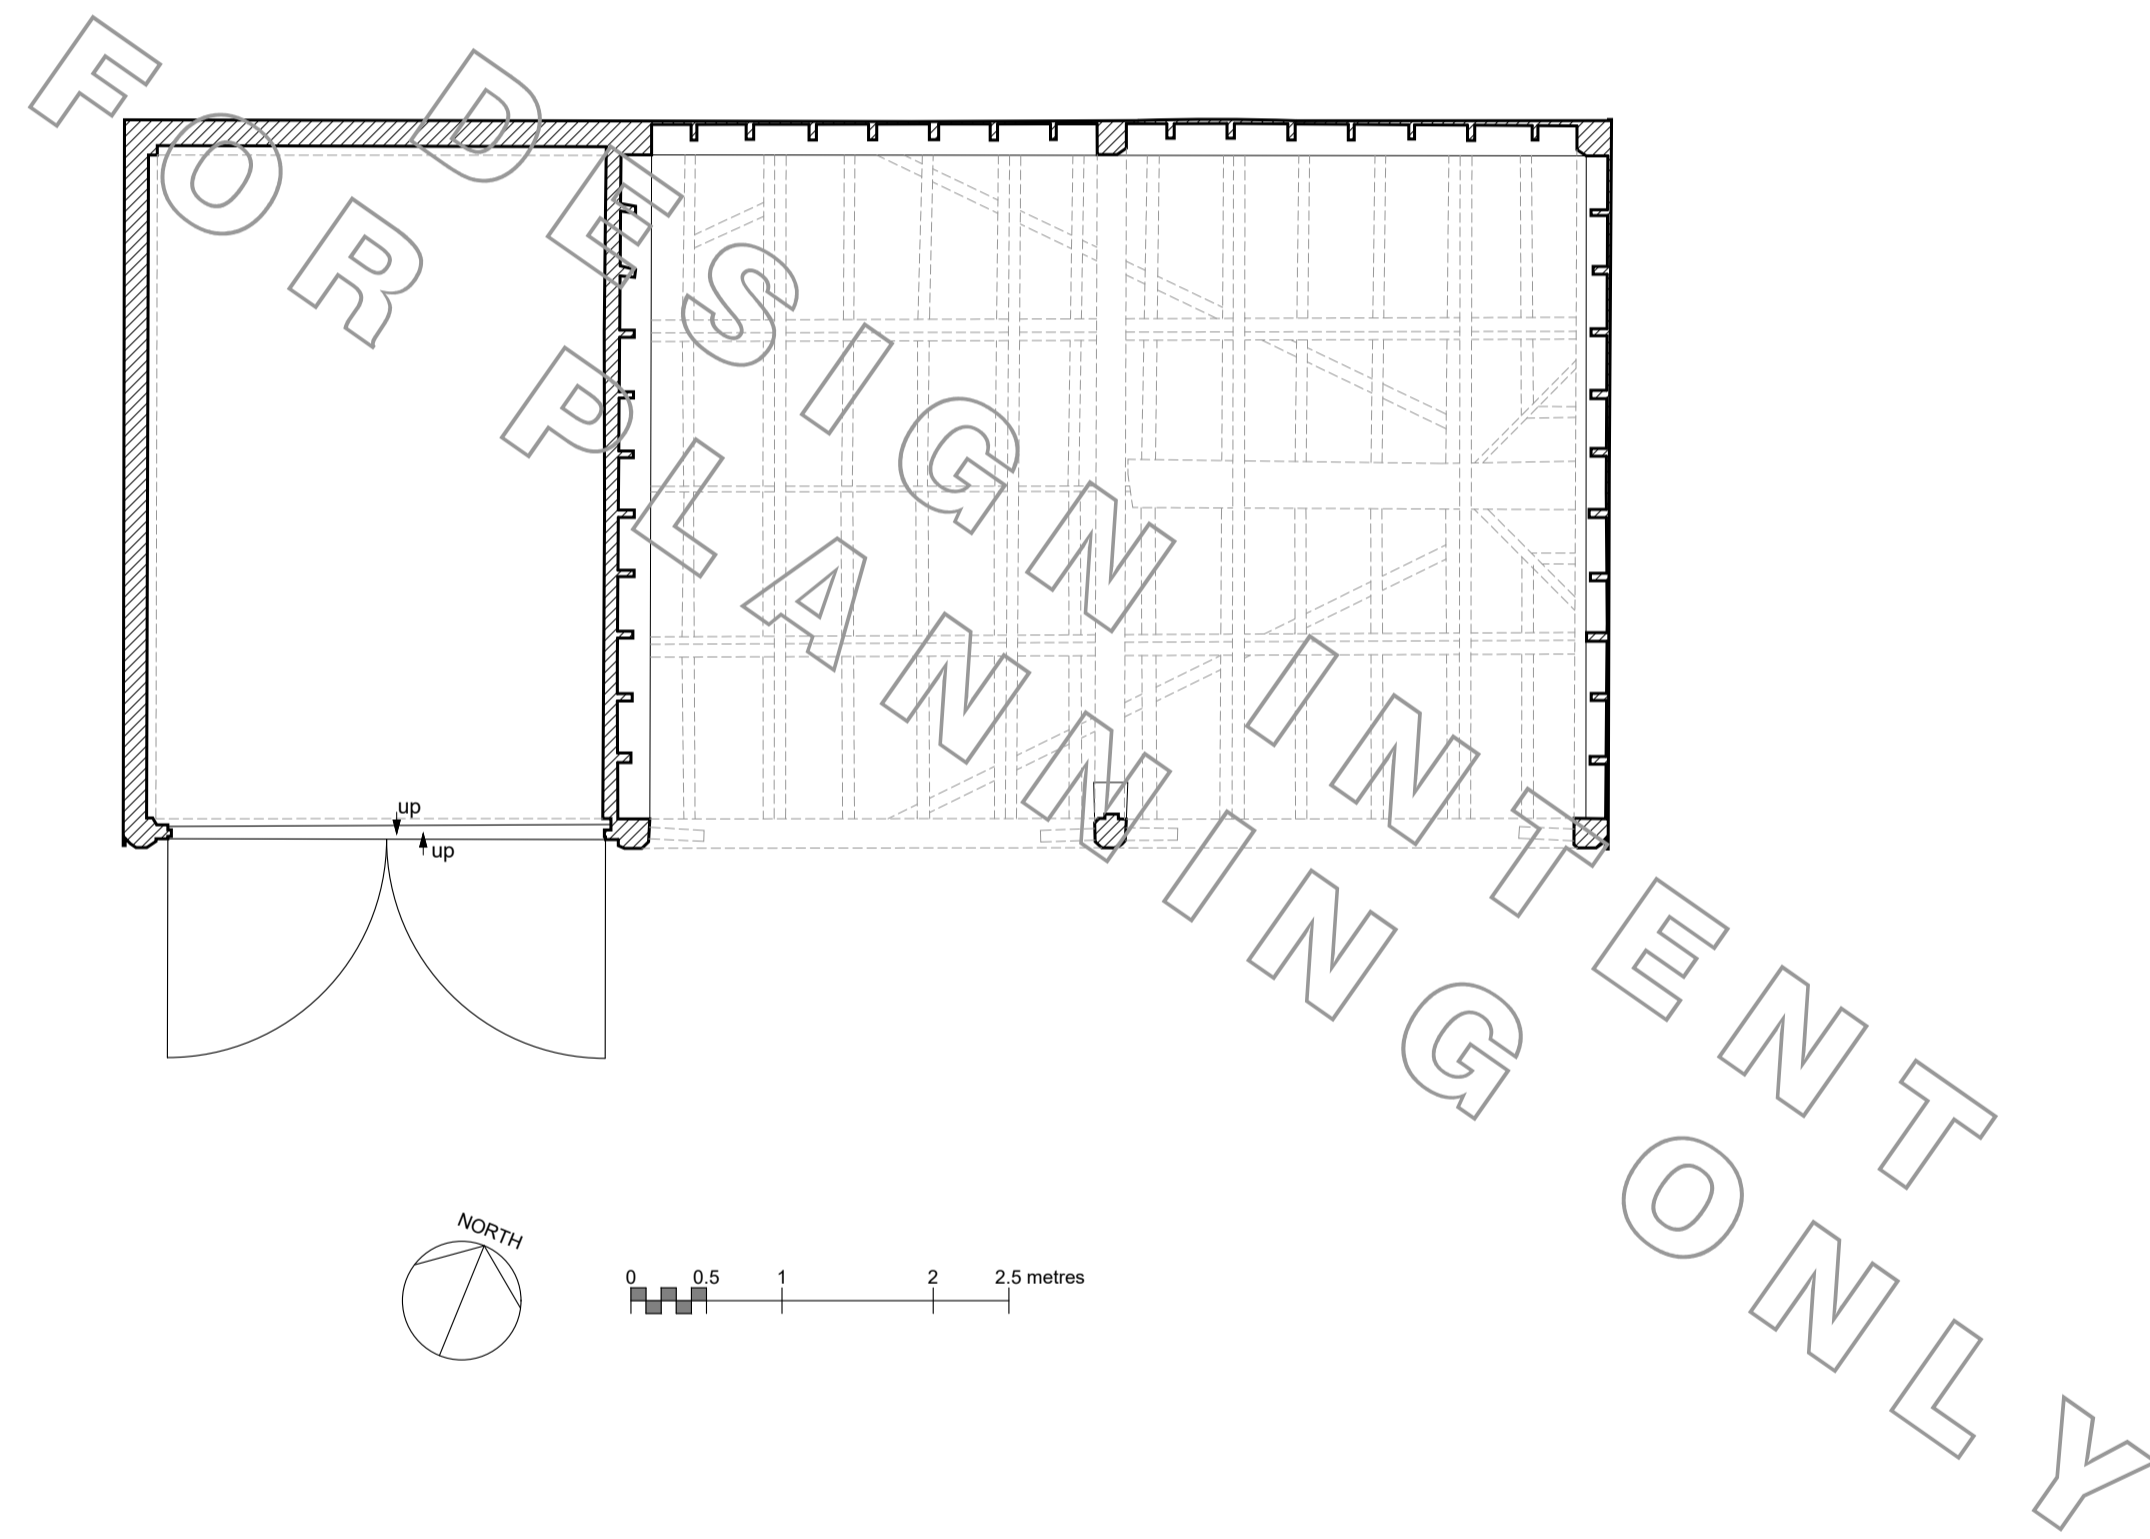

No.	REVISION DESCRIPTION	DATE	BY

PROJECT
FROGGATS COTTAGE

DRAWING TITLE
SMALL BARN
EXISTING LAYOUT

DRAWN BY: GY   JOB No.: FC

DATE: 01/11/2023   SCALE: 1:50 @ A1

DRAWING No.: NDS-1-0G-00-20   REVISION: -