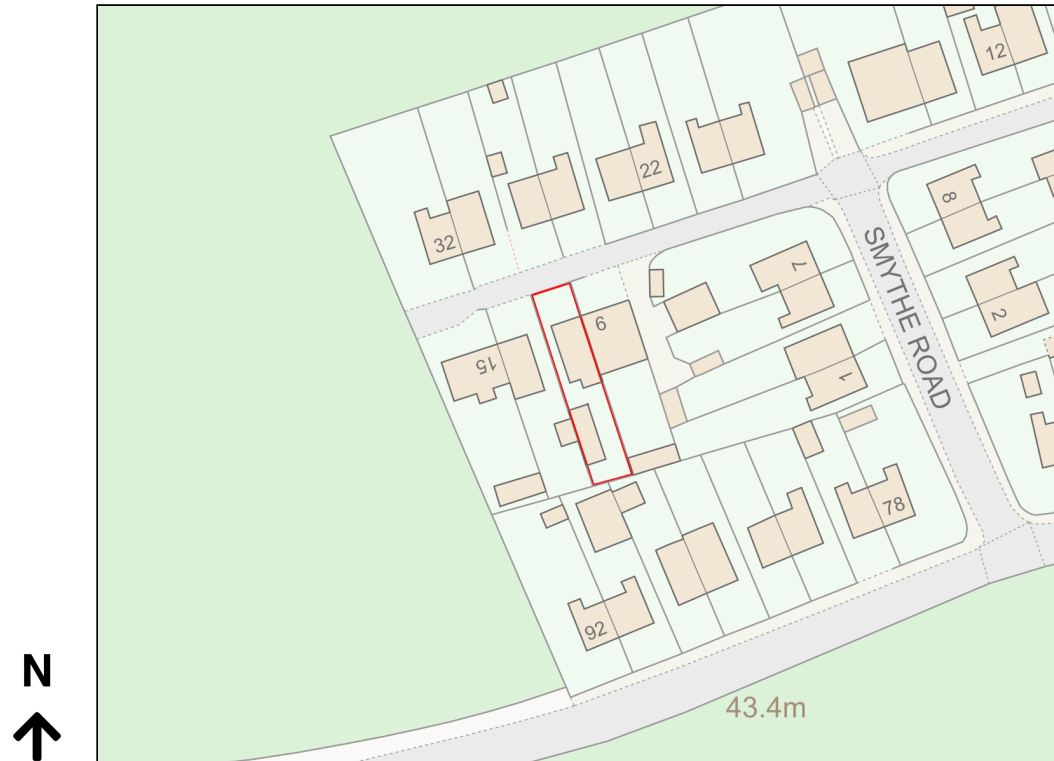

# Location Plan

Site Address: 11, Russell Place, Sutton At Hone, DA4 9EB

Date Produced: 30-Oct-2023

Scale: 1:1250 @A4

Planning Portal Reference: PP-12567958v1