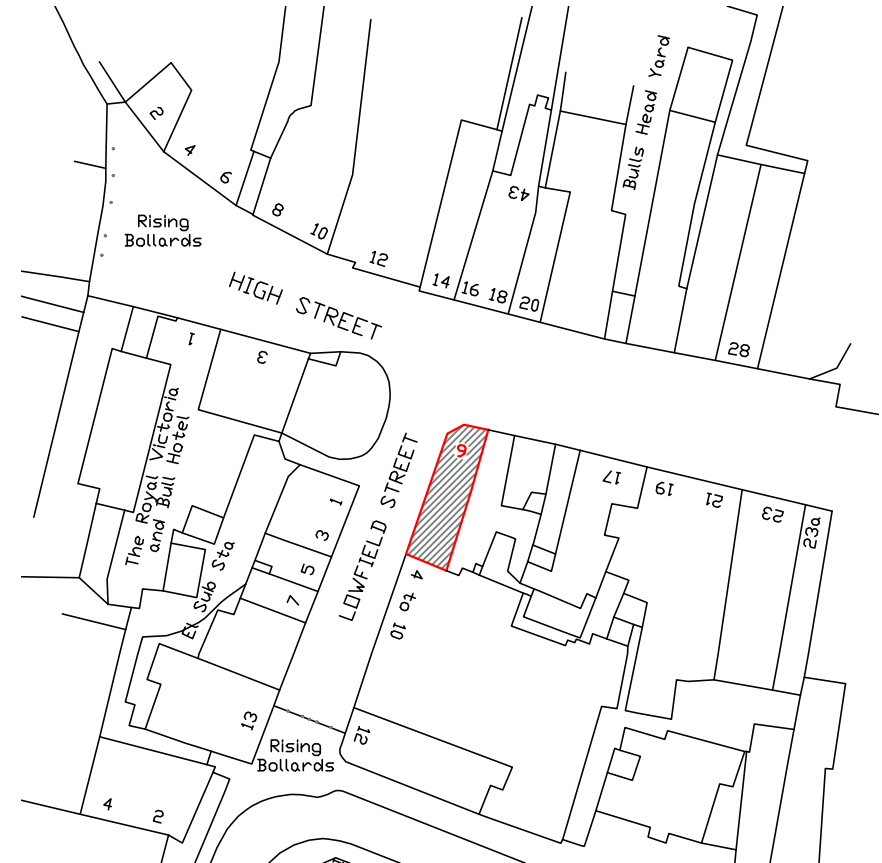

**EXISTING BLOCK PLAN**

**SCALE 1:500**

**EXISTING LOCATION PLAN**

**SCALE 1:1250**

© Crown Copyright and database rights 2023 OS 0100031673

PROJECT Change of Use	CLIENT NAME David Guest	SHEET N. A01	DATE: 30/10/2023	DESIGNED BY: Go plans Ltd.	
ADDRESS 9 High Street, Dartford, DA1 1DT	PROJECT STATUS Planning	DRAWING TITLE Block Plan & Location Plan	SCALE 1:500, 1:1250 @ A4	DRAWN BY: SD	