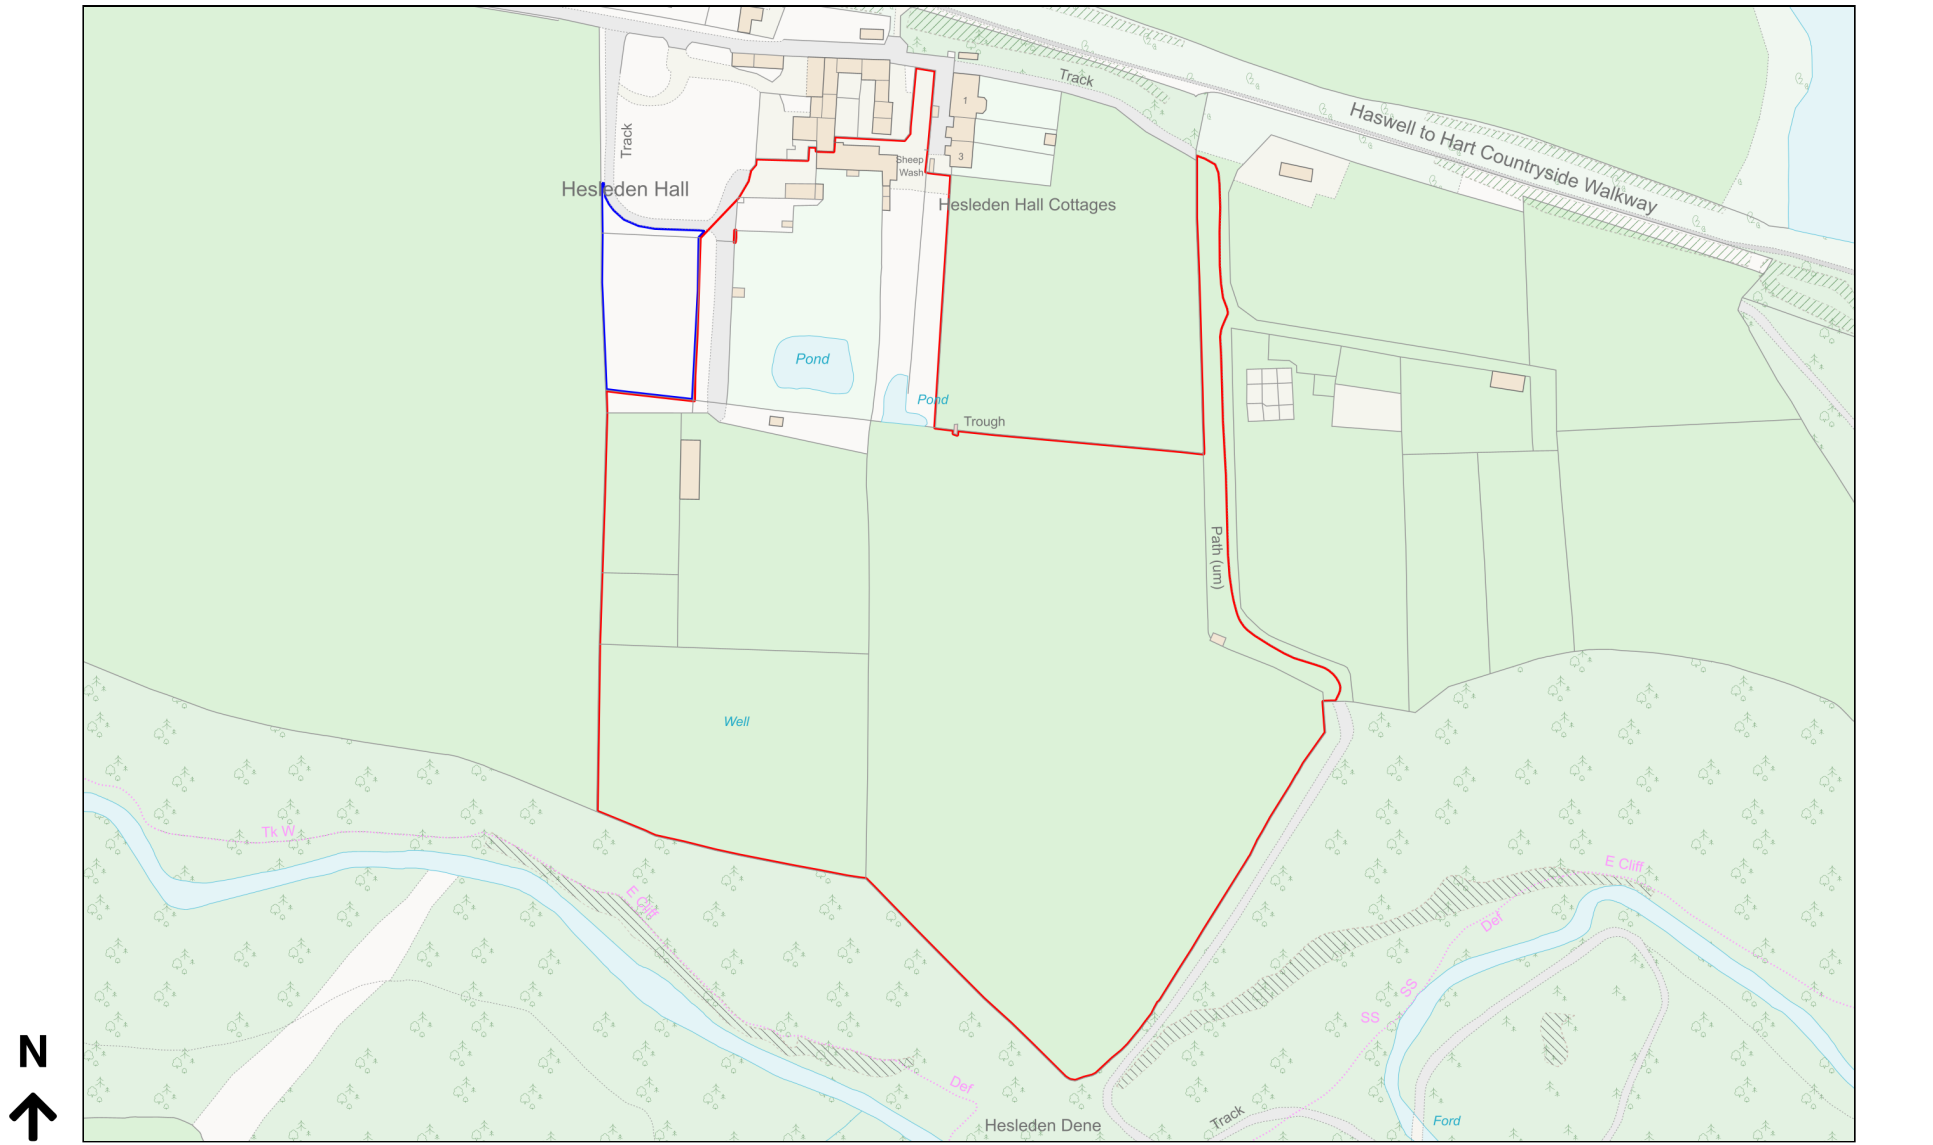

Location Plan

Site Address: Easting: 446126 Northing: 537199

Date Produced: 28-Sep-2023

Scale: 1:2500 @A4

Planning Portal Reference: PP-12492786v1