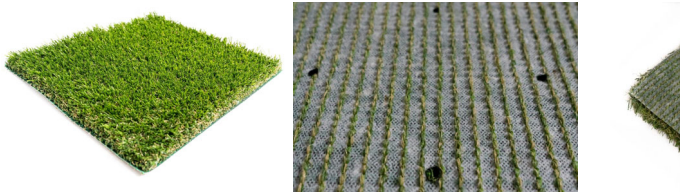

Trulawn

(<https://www.trulawn.co.uk/>)

Excellent
4.7 out of 5

ABOUT
([HTTPS://WWW.TRULAWN.CO.UK/ARTIFICIAL-GRASS-COMPANY/](https://www.trulawn.co.uk/artificial-grass-company/))

NEWS
([HTTPS://WWW.TRULAWN.CO.UK/NEWS/](https://www.trulawn.co.uk/news/))

JOB'S (/JOBS/)

TRADE
([HTTPS://WWW.TRULAWN.CO.UK/TRADE-ENQUIRY/](https://www.trulawn.co.uk/trade-enquiry/))

FRANCHISES
([HTTPS://WWW.TRULAWN.CO.UK/TRULAWN-FRANCHISE/](https://www.trulawn.co.uk/trulawn-franchise/))

0800 2100 461
(TEL:08002100461)

Products

Uses

Portfolio (<https://www.trulawn.co.uk/portfolio/>)

Reviews

FAQs

Enquiries

Trade & DIY (<https://www.trulawn.co.uk/trade/>)

Artificial Grass for Schools (<https://www.trulawn.co.uk/schools/>)

[View Details](#) >

Sale Now On! 20% OFF Installation - Use Code Get20 (T&Cs apply)

(<https://www.trulawn.co.uk/news/winter-sale-now-on>)

Trulawn Harmony

Excellent
4.7 out of 5

£30.99

ex.VAT/m²

The next generation in artificial grass.

We're committed to improving our products and offering the best to our customers. Trulawn Harmony is the first grass in the UK to be made from 80% recycled plastic, and 100% plastic that could be recycled.