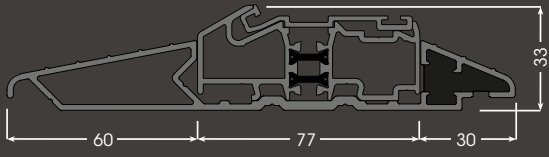

49mm Composite Door Threshold Options

Frame Only

Threshold Height: 57mm

Frame and Cill

Threshold Height: 87mm (inc cill)

Part M Low Threshold

Threshold Height: 15mm

Low Threshold

Threshold Height: 30mm

Part  
M

**Low Threshold and Half Tray**

Threshold Height: 33mm

Part  
M

**Low Threshold and Full Tray**

Threshold Height: 33mm