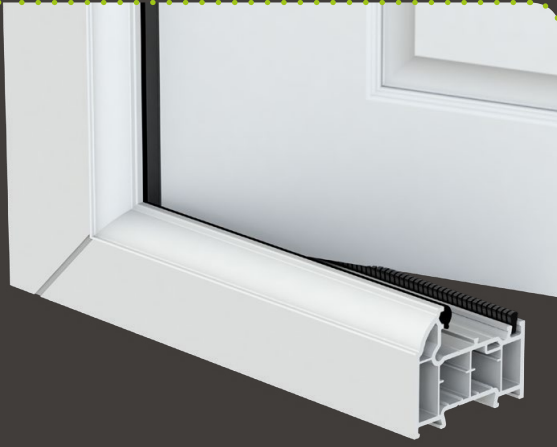

49mm Composite Door Threshold Options

Frame Only

Threshold Height: 57mm