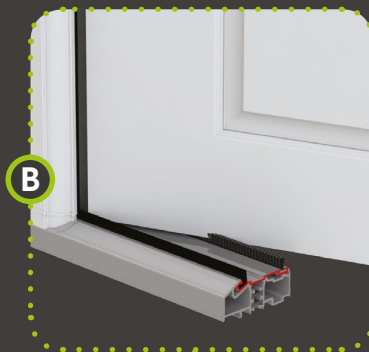

# Composite Door

Horizontal Cross Section - Inward opening\*

44mm door slab (option X)

Can achieve a fire door rating of FD30  
Contact Linar Technical for more information

49mm door slab (option Y)

Small Frame Threshold

Aluminium Threshold

Aluminium Threshold

Part M

LAN275 threshold tray makes LAN272/LAN272T "Part M compliant" when fitted together

\* outward opening options are also available and feature the same sightlines