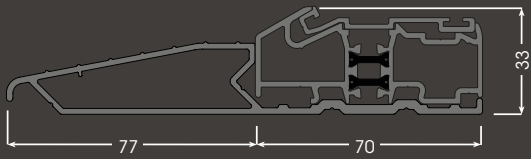

## 49mm - Option Y

Product	Dim. <b>A</b>
Small frame L#W011 or L#W012	57mm
Large frame L#W016 or L#W017	77mm

Product	Dim. <b>B</b>
Small frame L#W011 & L#W012	57mm
Large frame L#W01 & L#W017	77mm
Aluminium threshold LAN272 or LAN272T	30mm
Part M threshold LAN271	15mm

49mm Composite Door Threshold Options

Frame Only

Threshold Height: 57mm

Frame and Cill

Threshold Height: 87mm (inc cill)

Part M Low Threshold

Threshold Height: 15mm

Low Threshold

Threshold Height: 30mm

Part  
M

**Low Threshold and Half Tray**

Threshold Height: 33mm

Part  
M

**Low Threshold and Full Tray**

Threshold Height: 33mm