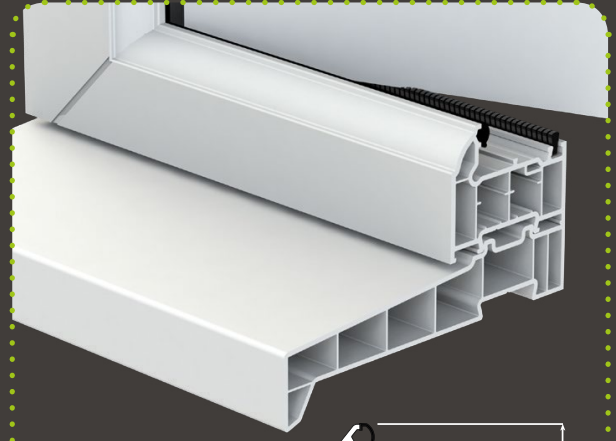

Frame and Cill

Threshold Height: 87mm (inc cill)