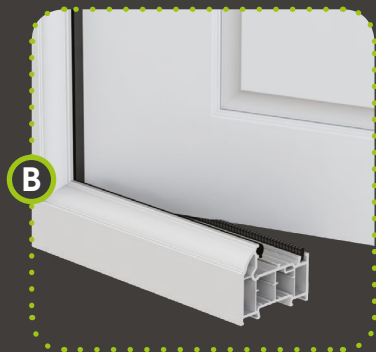

# Composite Door

Horizontal Cross Section - Inward opening\*

44mm door slab (option X)

Can achieve a fire door rating of FD30  
Contact Linar Technical for more information

49mm door slab (option Y)

Small Frame Threshold

Aluminium Threshold

Aluminium Threshold

Part M

LAN275 threshold tray makes LAN272/LAN272T "Part M compliant" when fitted together

\* outward opening options are also available and feature the same sightlines