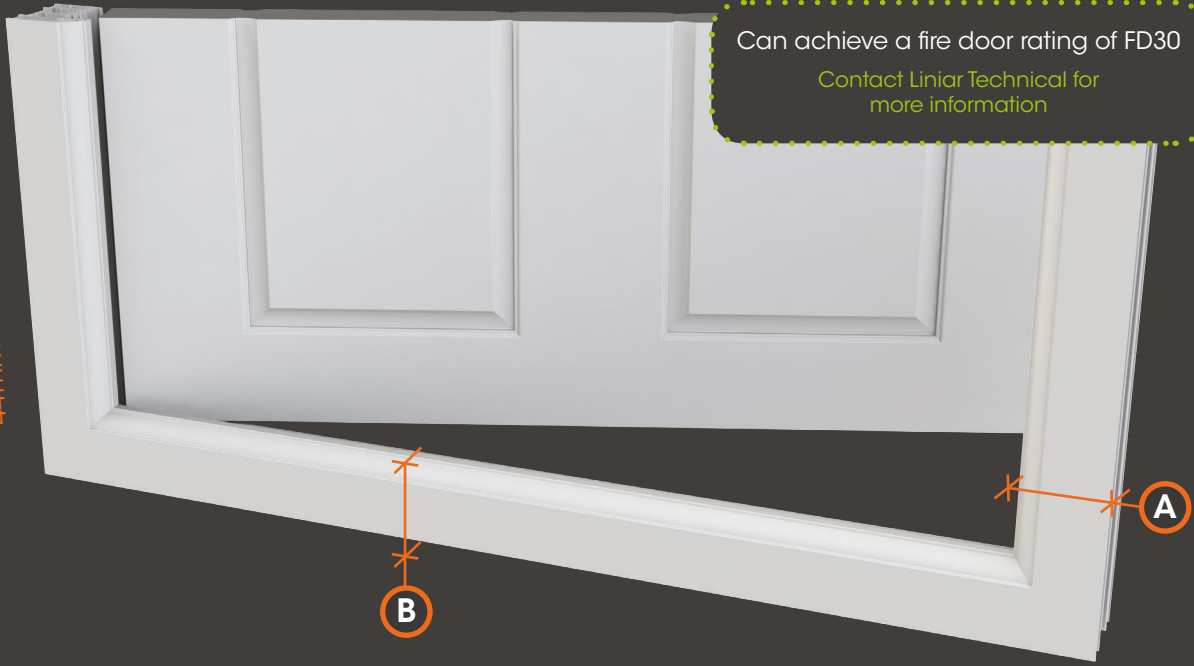

# Composite Door

Horizontal Cross Section - Inward opening\*

44mm door slab (option X)

Can achieve a fire door rating of FD30  
Contact Linar Technical for more information

49mm door slab (option Y)

Small Frame Threshold