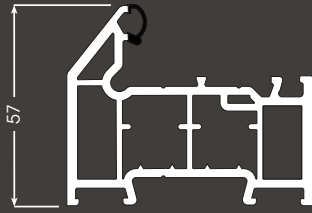

49mm Composite Door Threshold Options

Frame Only

Threshold Height: 57mm