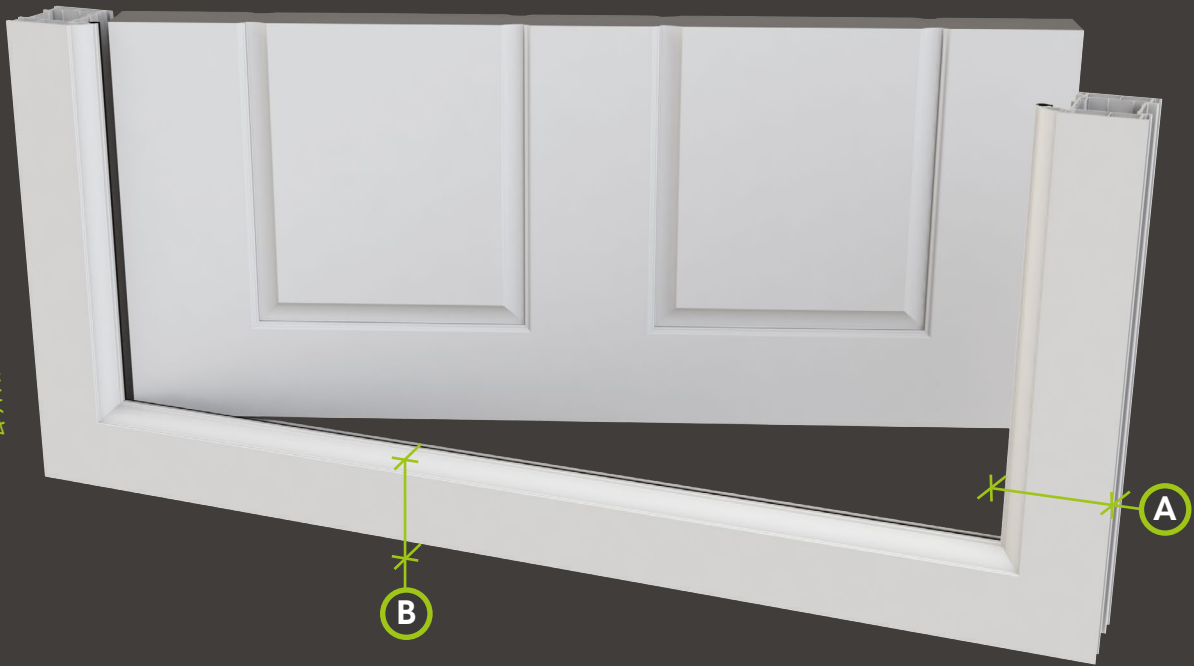

# Composite Door

Horizontal Cross Section - Inward opening\*

44mm door slab (option X)

Can achieve a fire door rating of FD30  
Contact Linar Technical for more information

49mm door slab (option Y)

Small Frame Threshold

Aluminium Threshold

Aluminium Threshold

Part M

LAN275 threshold tray makes LAN272/LAN272T "Part M compliant" when fitted together

\* outward opening options are also available and feature the same sightlines