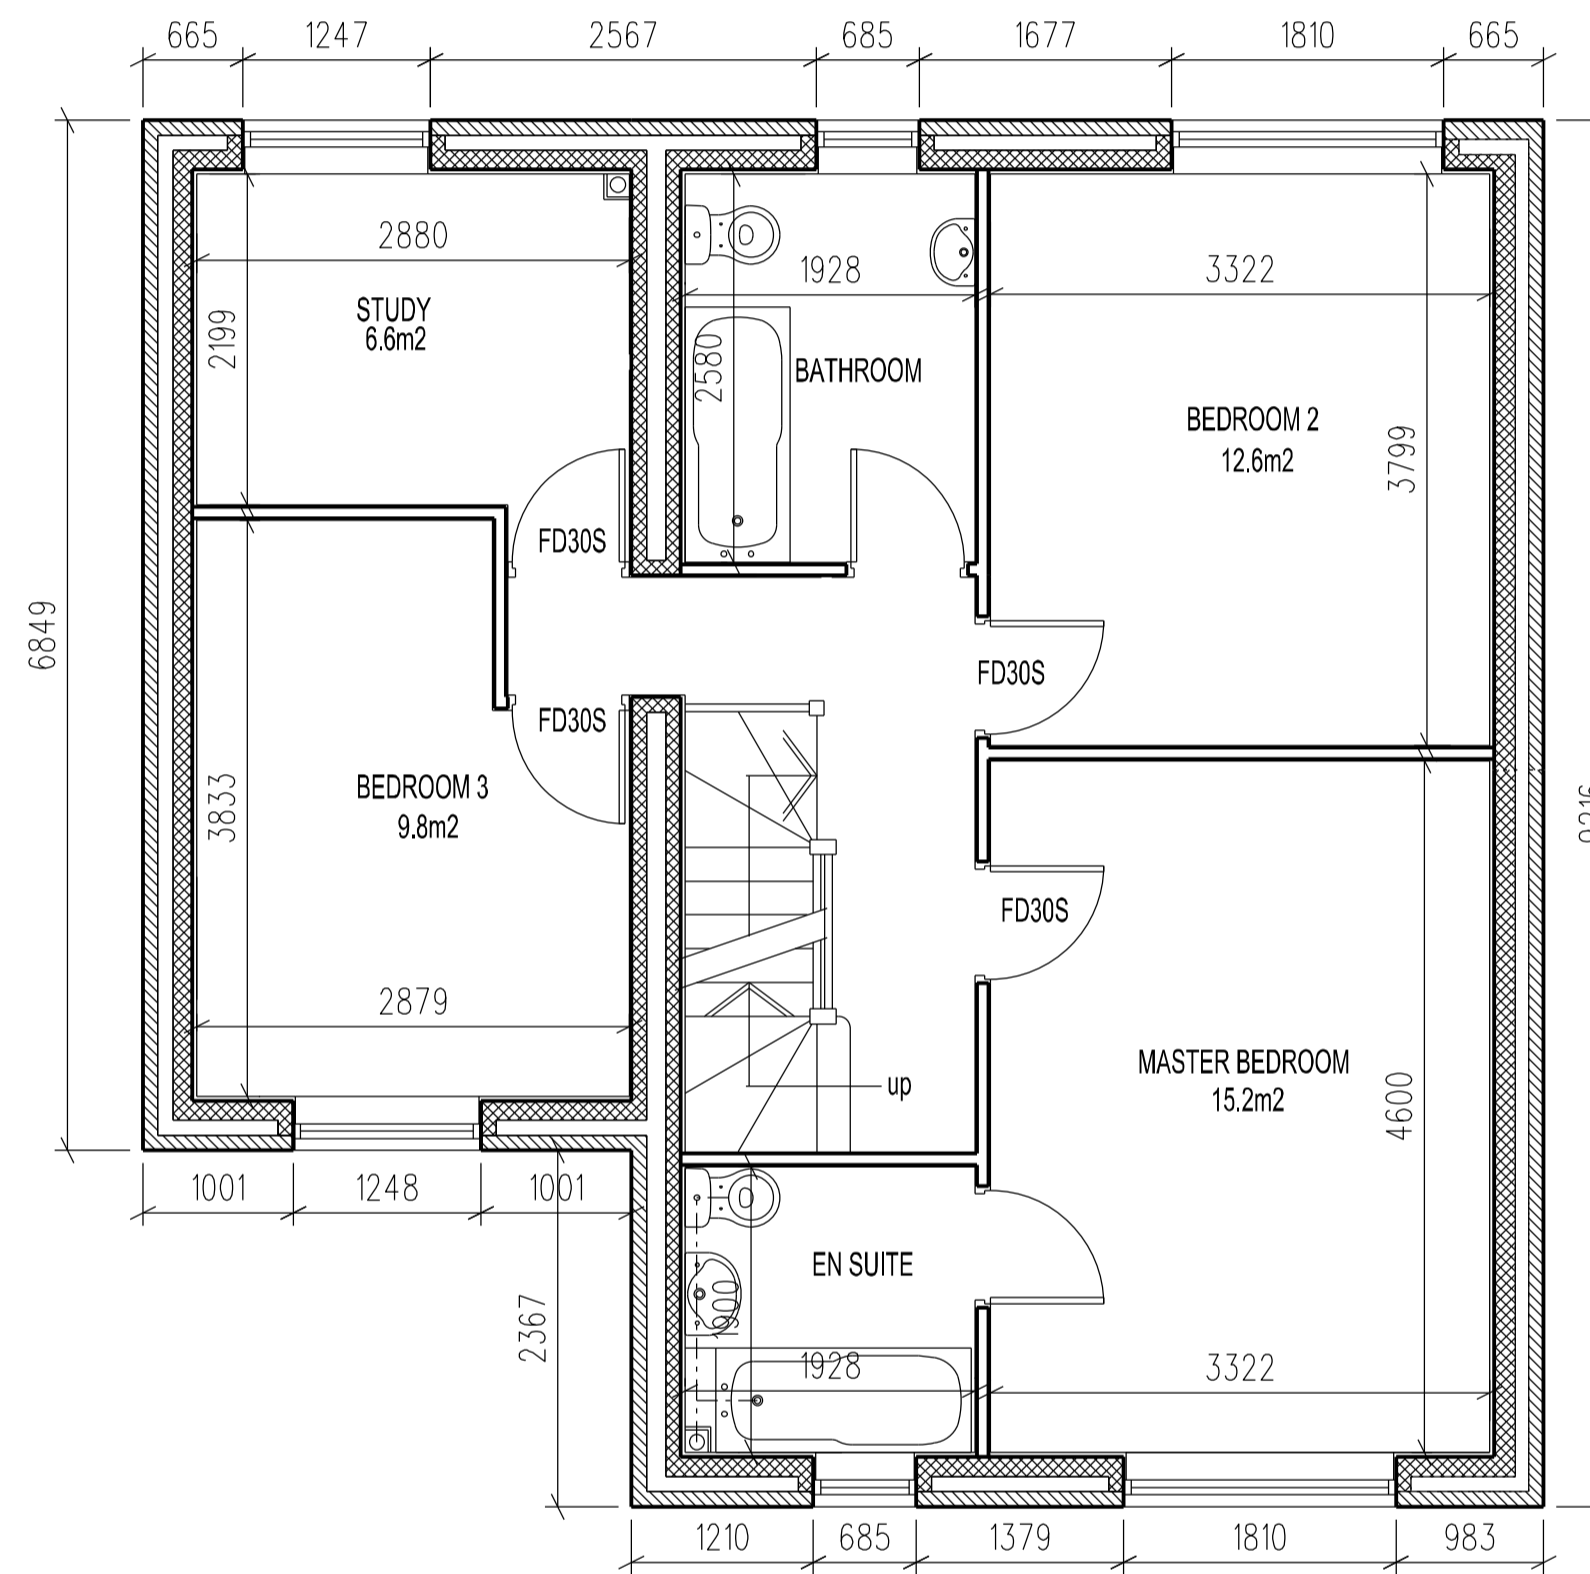

GROUND FLOOR PLAN

FIRST FLOOR PLAN

SECOND FLOOR PLAN

REVISION J

Scale 1:50 @ A1 1:100@A3

HOUSE TYPE F - PLANS

Land Off Great North Road Micklefield Leeds LS25 4AF