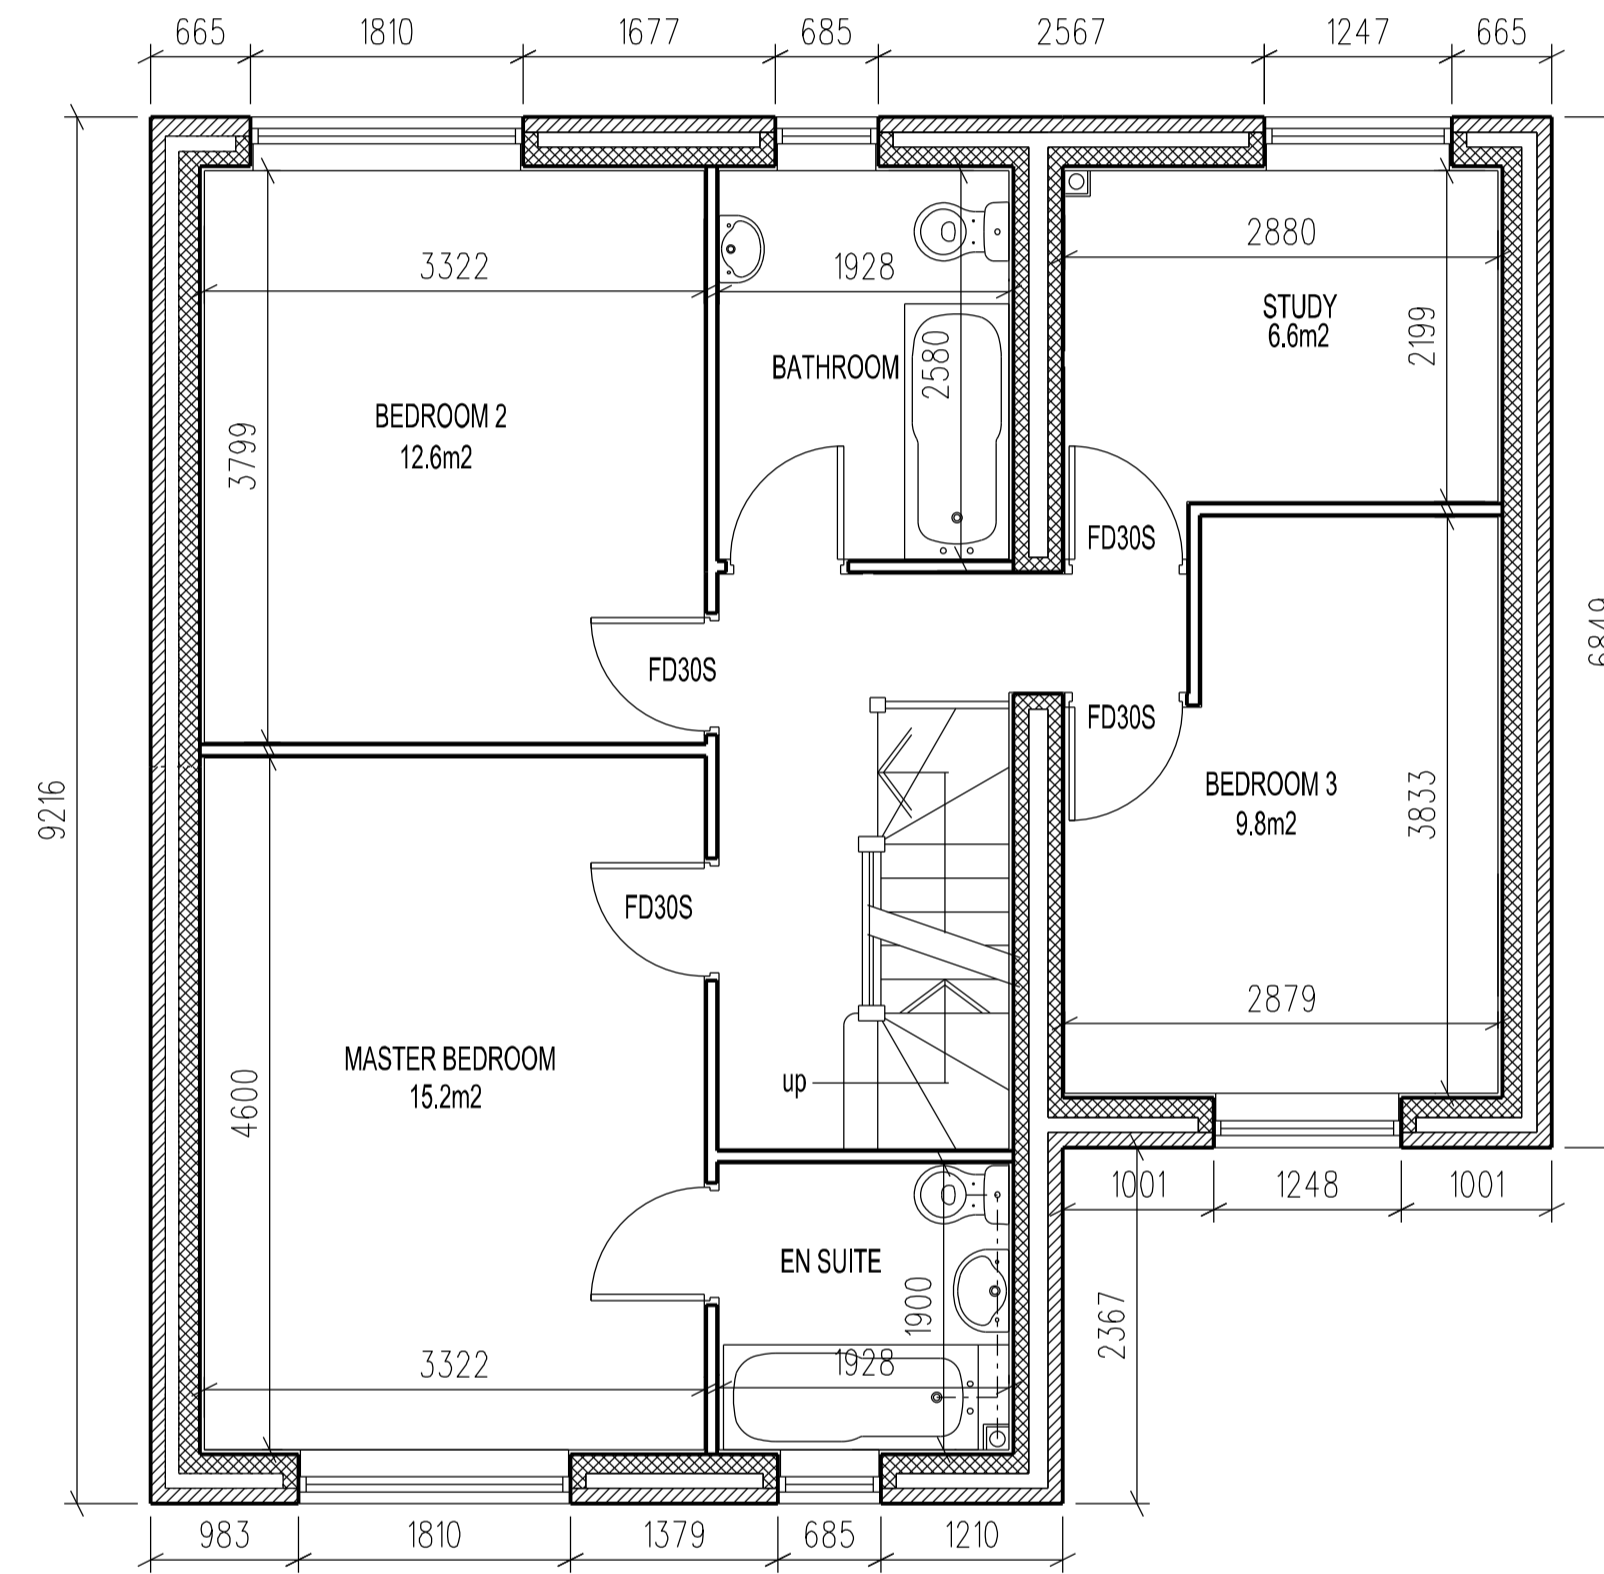

GROUND FLOOR PLAN

FIRST FLOOR PLAN

SECOND FLOOR PLAN

REVISION J

Scale 1:50 @ A1 1:100@A3

HOUSE TYPE C - PLANS

Land Off Great North Road Micklefield Leeds LS25 4AF