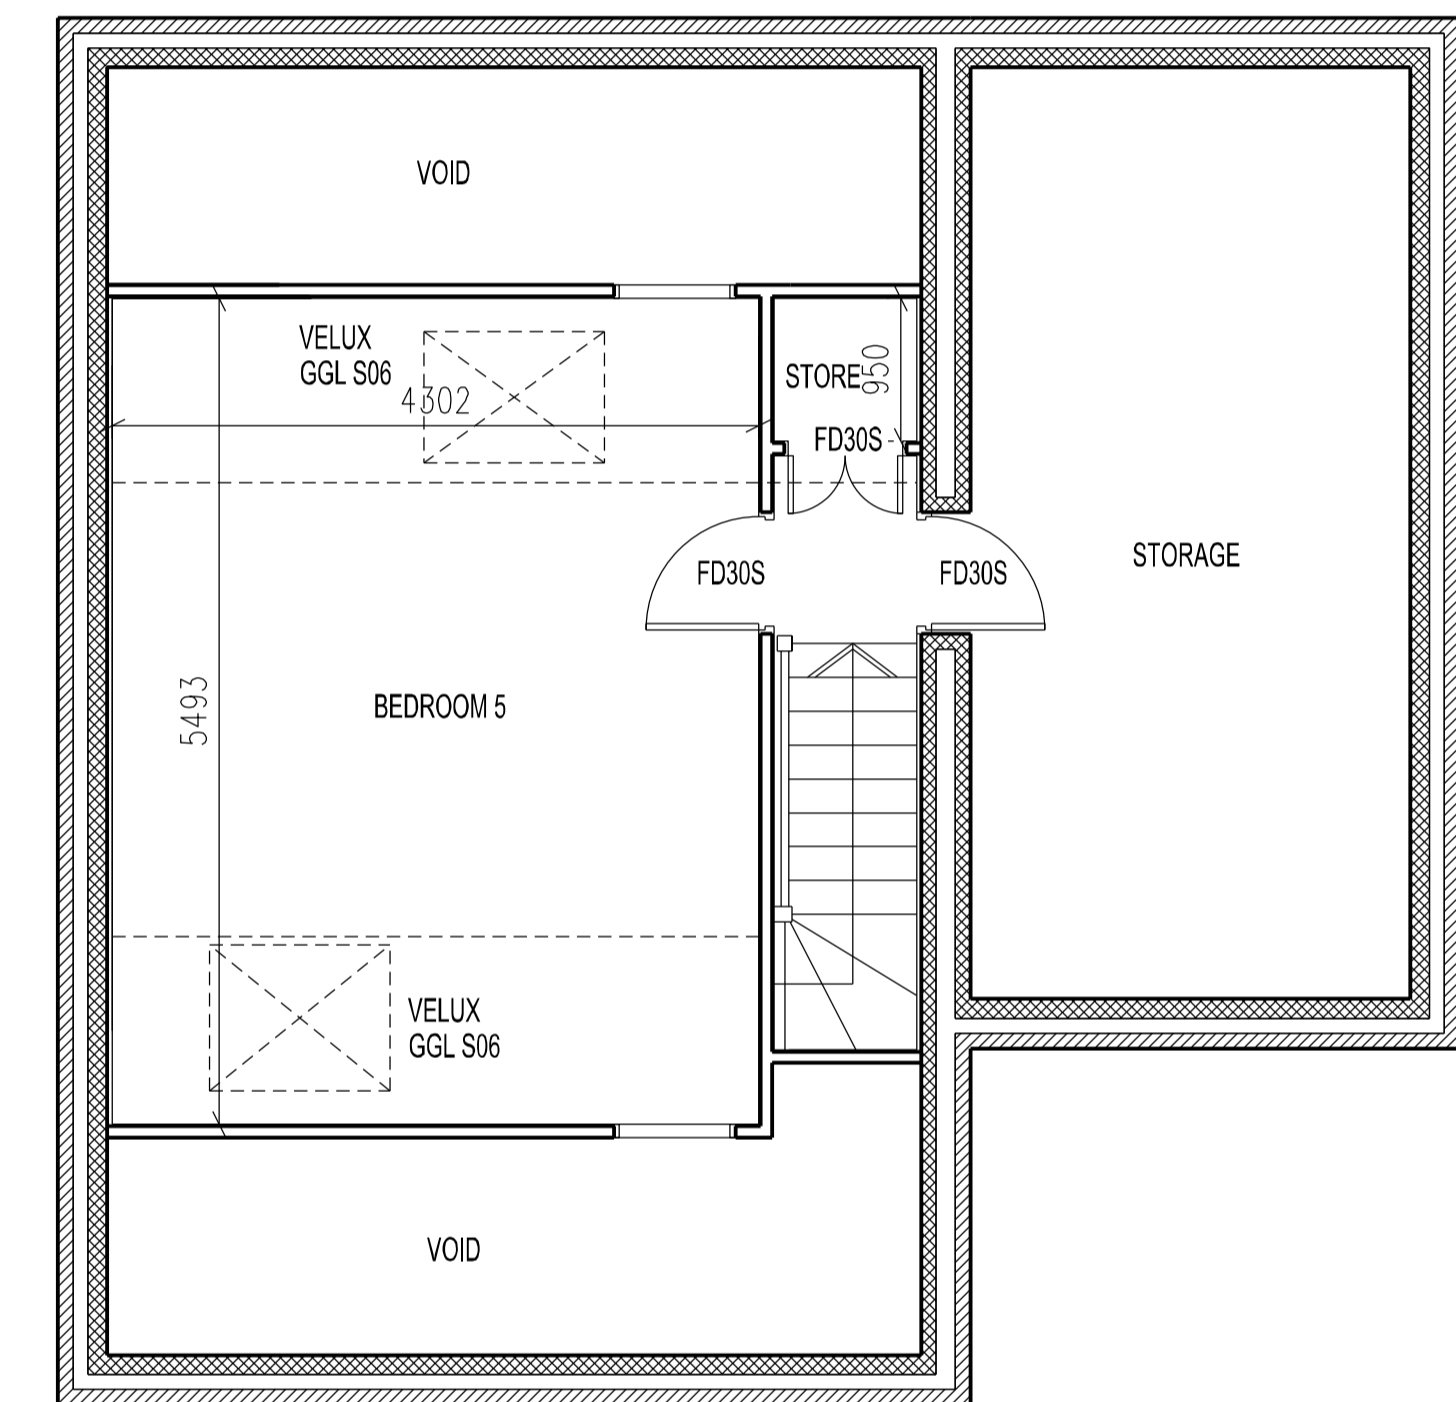

GROUND FLOOR PLAN

FIRST FLOOR PLAN

SECOND FLOOR PLAN

REVISION J

Scale 1:50 @ A1 1:100@A3

HOUSE TYPE C - PLANS

Land Off Great North Road Micklefield Leeds LS25 4AF