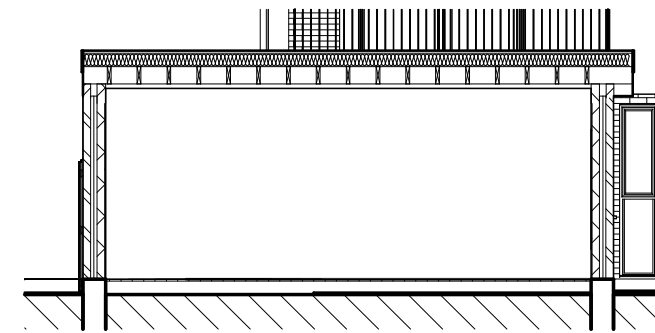

**1** Proposed Section A-A  
1 : 100

**2** Proposed Section B-B  
1 : 100

PLANNING DRAWINGS

**CANOPY**  
Planning Services

Tel: 020 3632 2690 Email: info@canopyplanning.co.uk  
Mob: 07956311277 Web: www.canopyplanning.co.uk

-

11 Queens Acre,  
Sutton  
SM3 8DH

**PROPOSED SECTIONS**

Project number	23271	<b>23271/17</b>
Date	Oct. 2023	
Drawn by	O.A	
Checked by	Checker	Scale A3 @ 1 : 100