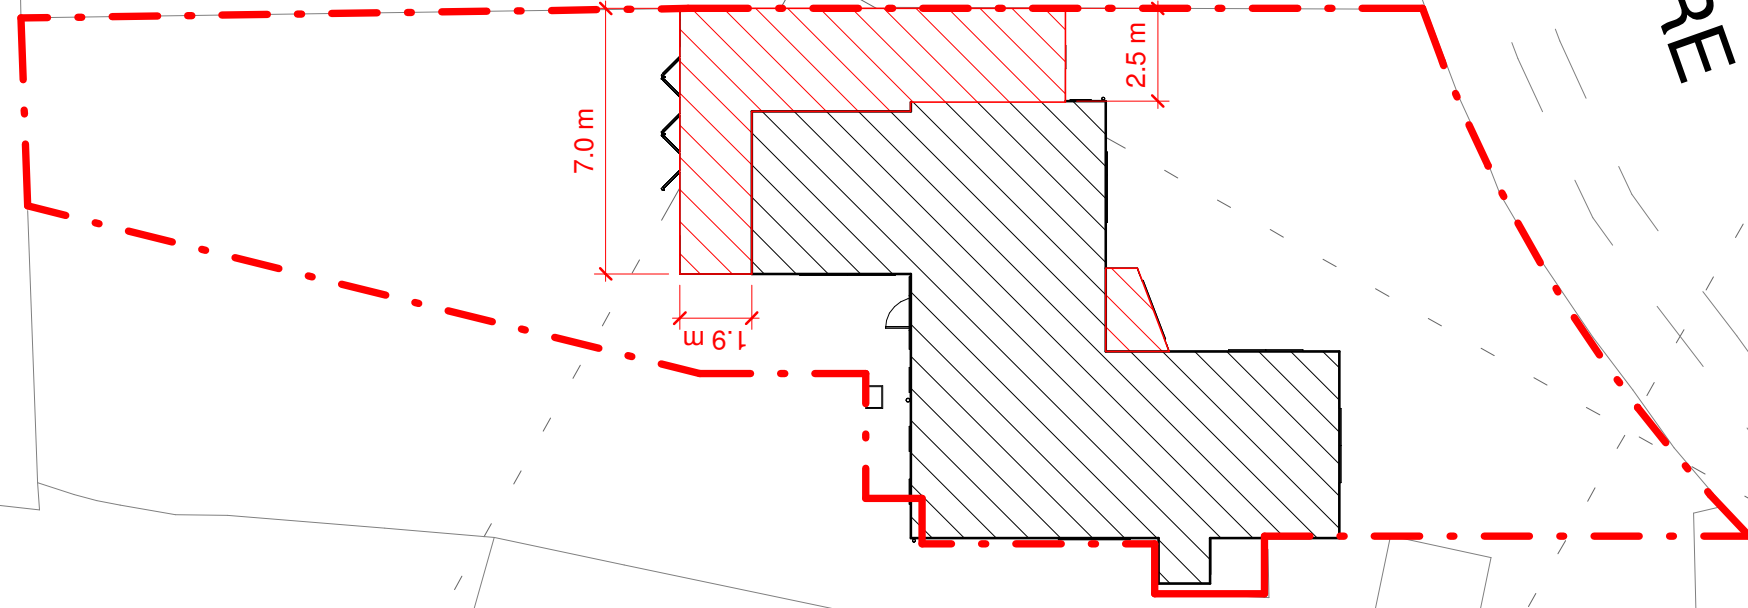

QUEEN ACRE

12

14

17

13

PLANNING DRAWINGS

CANOPY

Planning Services

Tel: 020 3632 2690 Email: info@canopyplanning.co.uk
Mob: 07956311277 Web: www.canopyplanning.co.uk

11 Queens Acre,
Sutton
SM3 8DH

PROPOSED BLOCK PLAN

Project number	23271	23271/16	
Date	Oct. 2023		
Drawn by	O.A		
Checked by	Checker	Scale	A3 @ 1 : 200