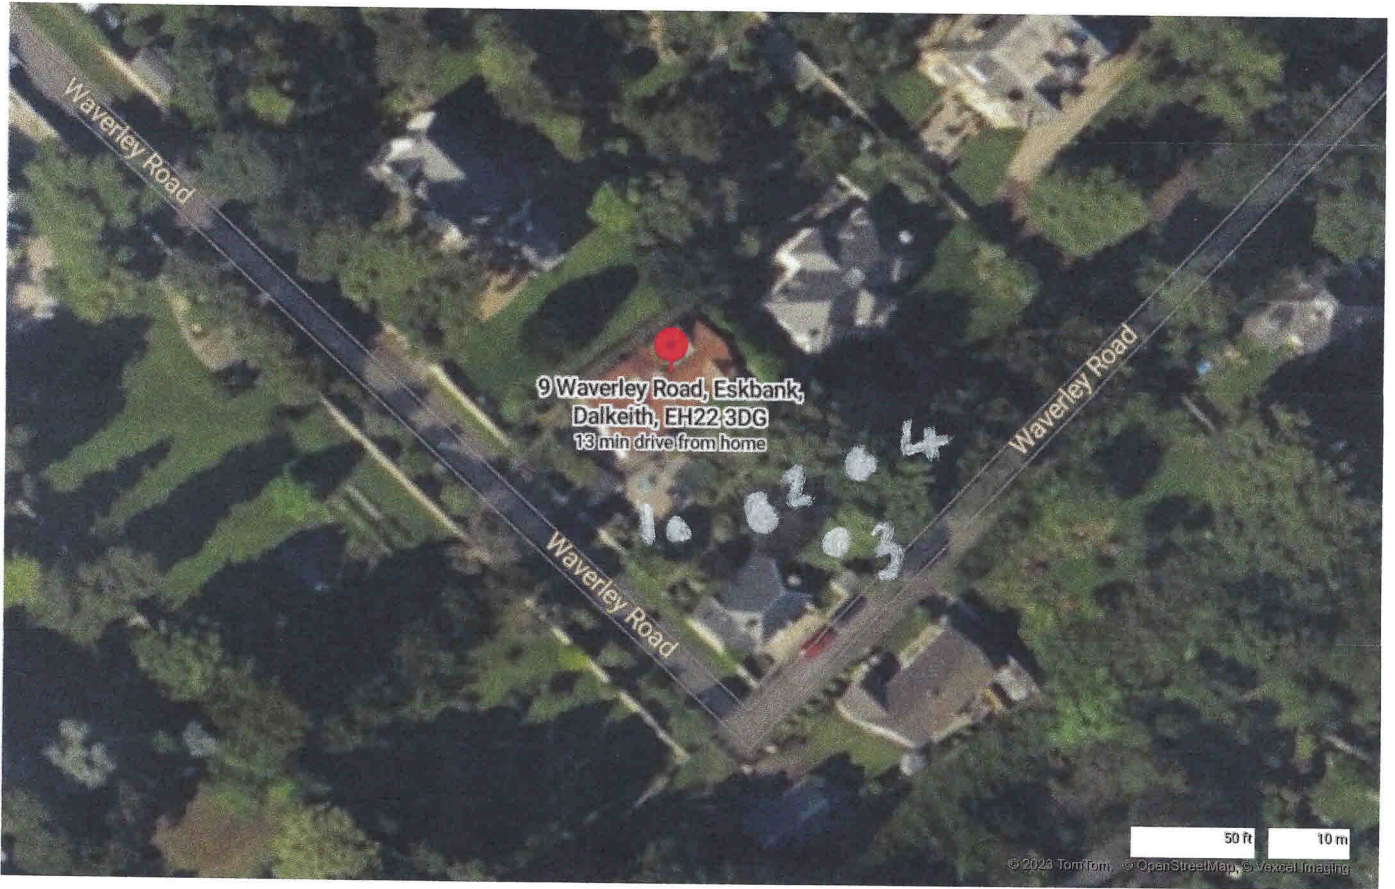

9 Waverley Road, Eskbank, Dalkeith, EH22 3DG

Location: 55.8886101, -3.0745691

- T1 - Pear
- T2 - Beech
- T3 - Cedar
- T4 - Cypress