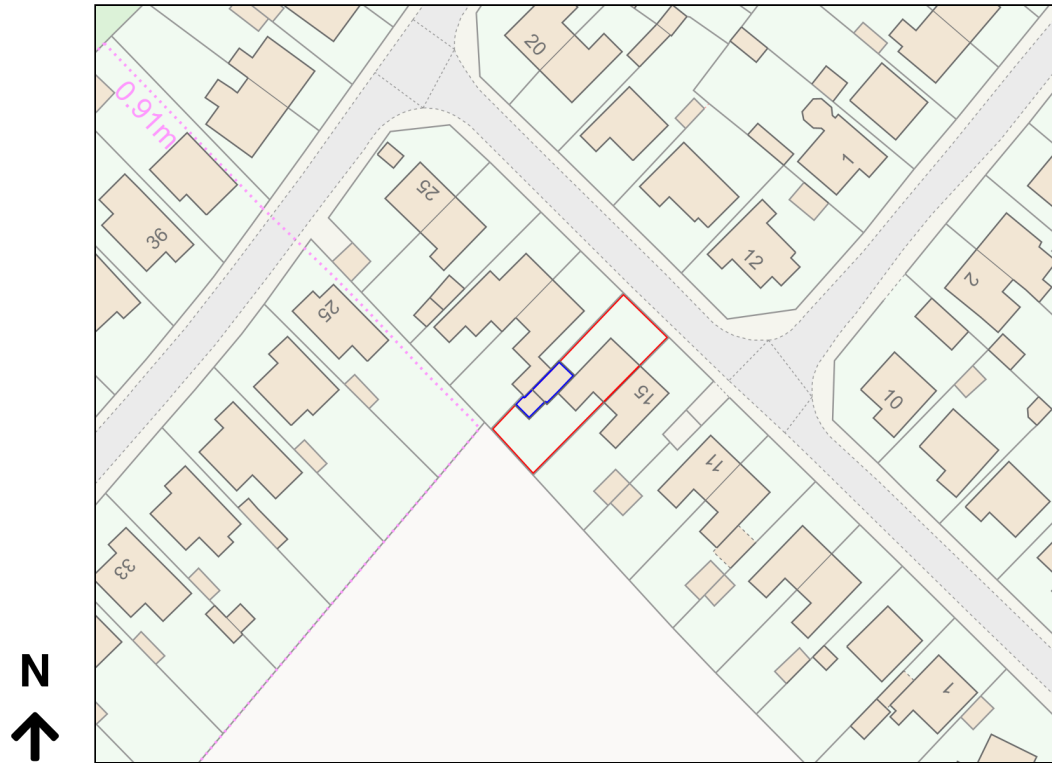

Location Plan

Site Address: 17, Lambert Drive, Shurdington, Cheltenham, GL51 4SP

Date Produced: 04-Oct-2023

Scale: 1:1250 @A4

Planning Portal Reference: PP-12501217v1