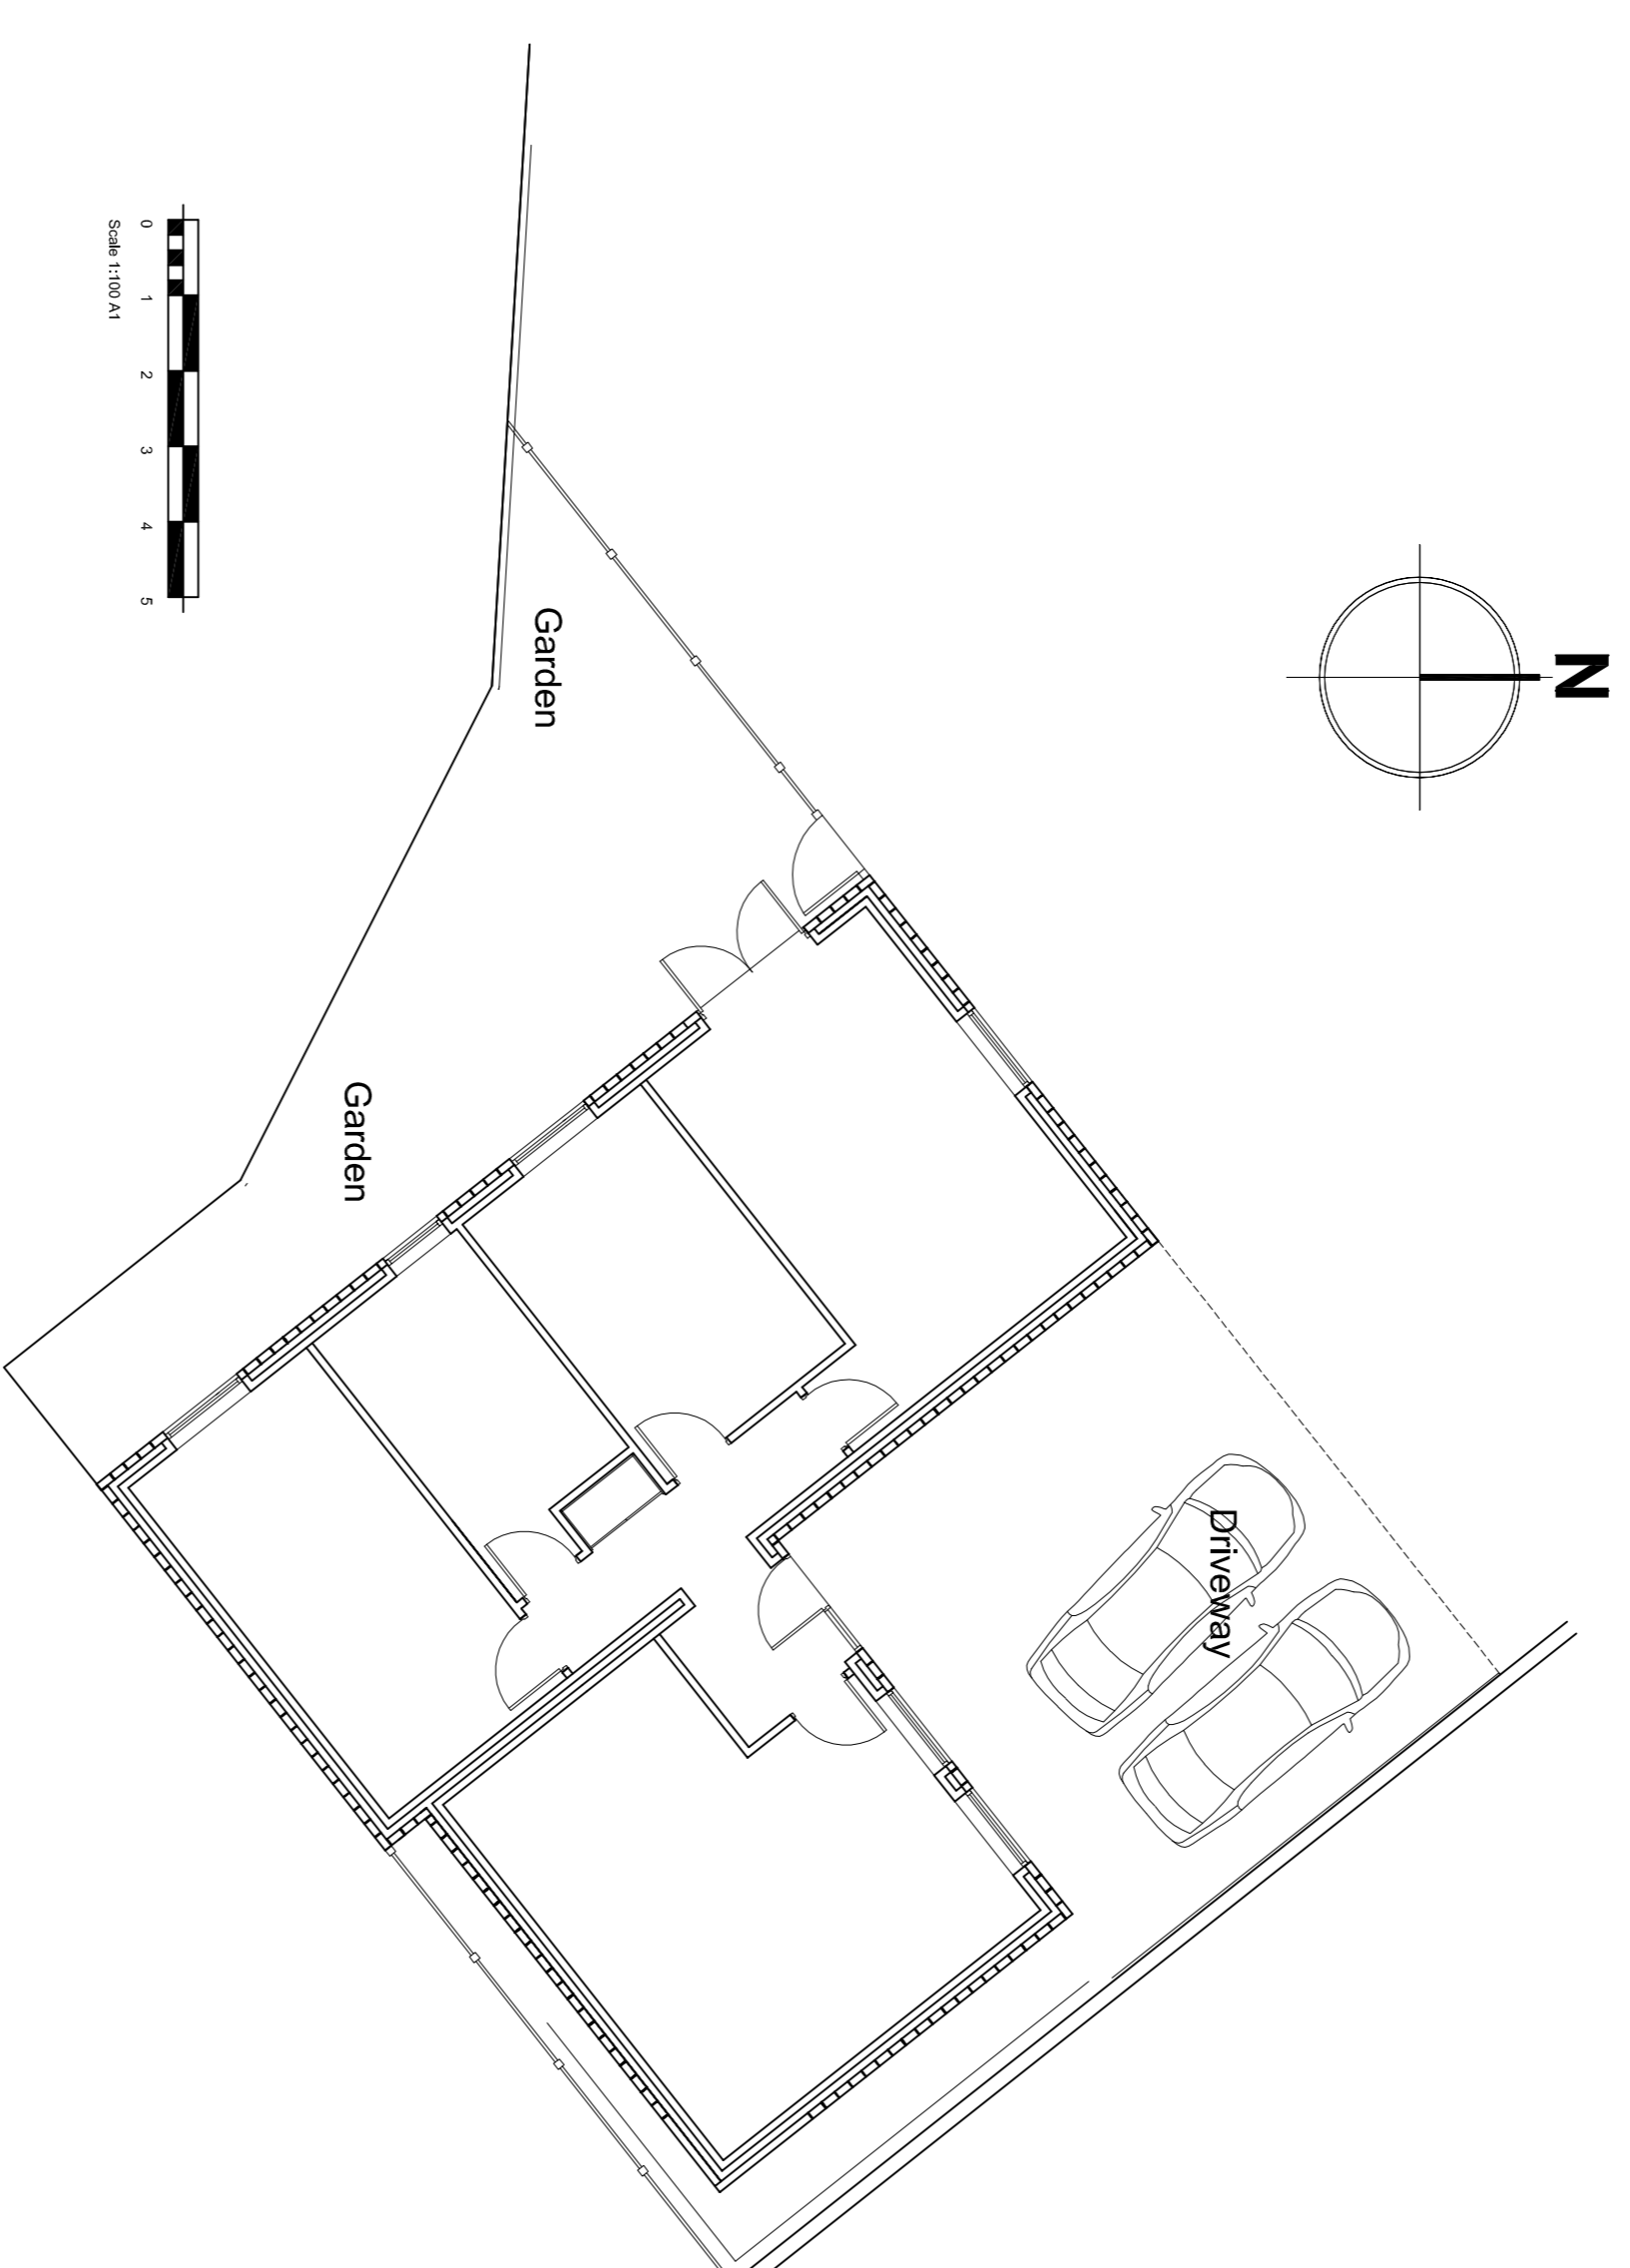

Existing Site Plan

Proposed Site Plan

Project Title	Proposed detached dwelling
Client	Mrs Cerani
Drawing Title	Existing/proposed site plan

JWM Design & Planning
Architectural Design

24 Spencer Hill Lane
Wooler
Newcastle
NSW 1585
Tel: 07731321521
email: jwm@jwm-designandplanning.com.au

Scale	1:100
Paper Size	A1
Date	03/09/2023
Drawn	JWM
Drawing No	102_04_01

A