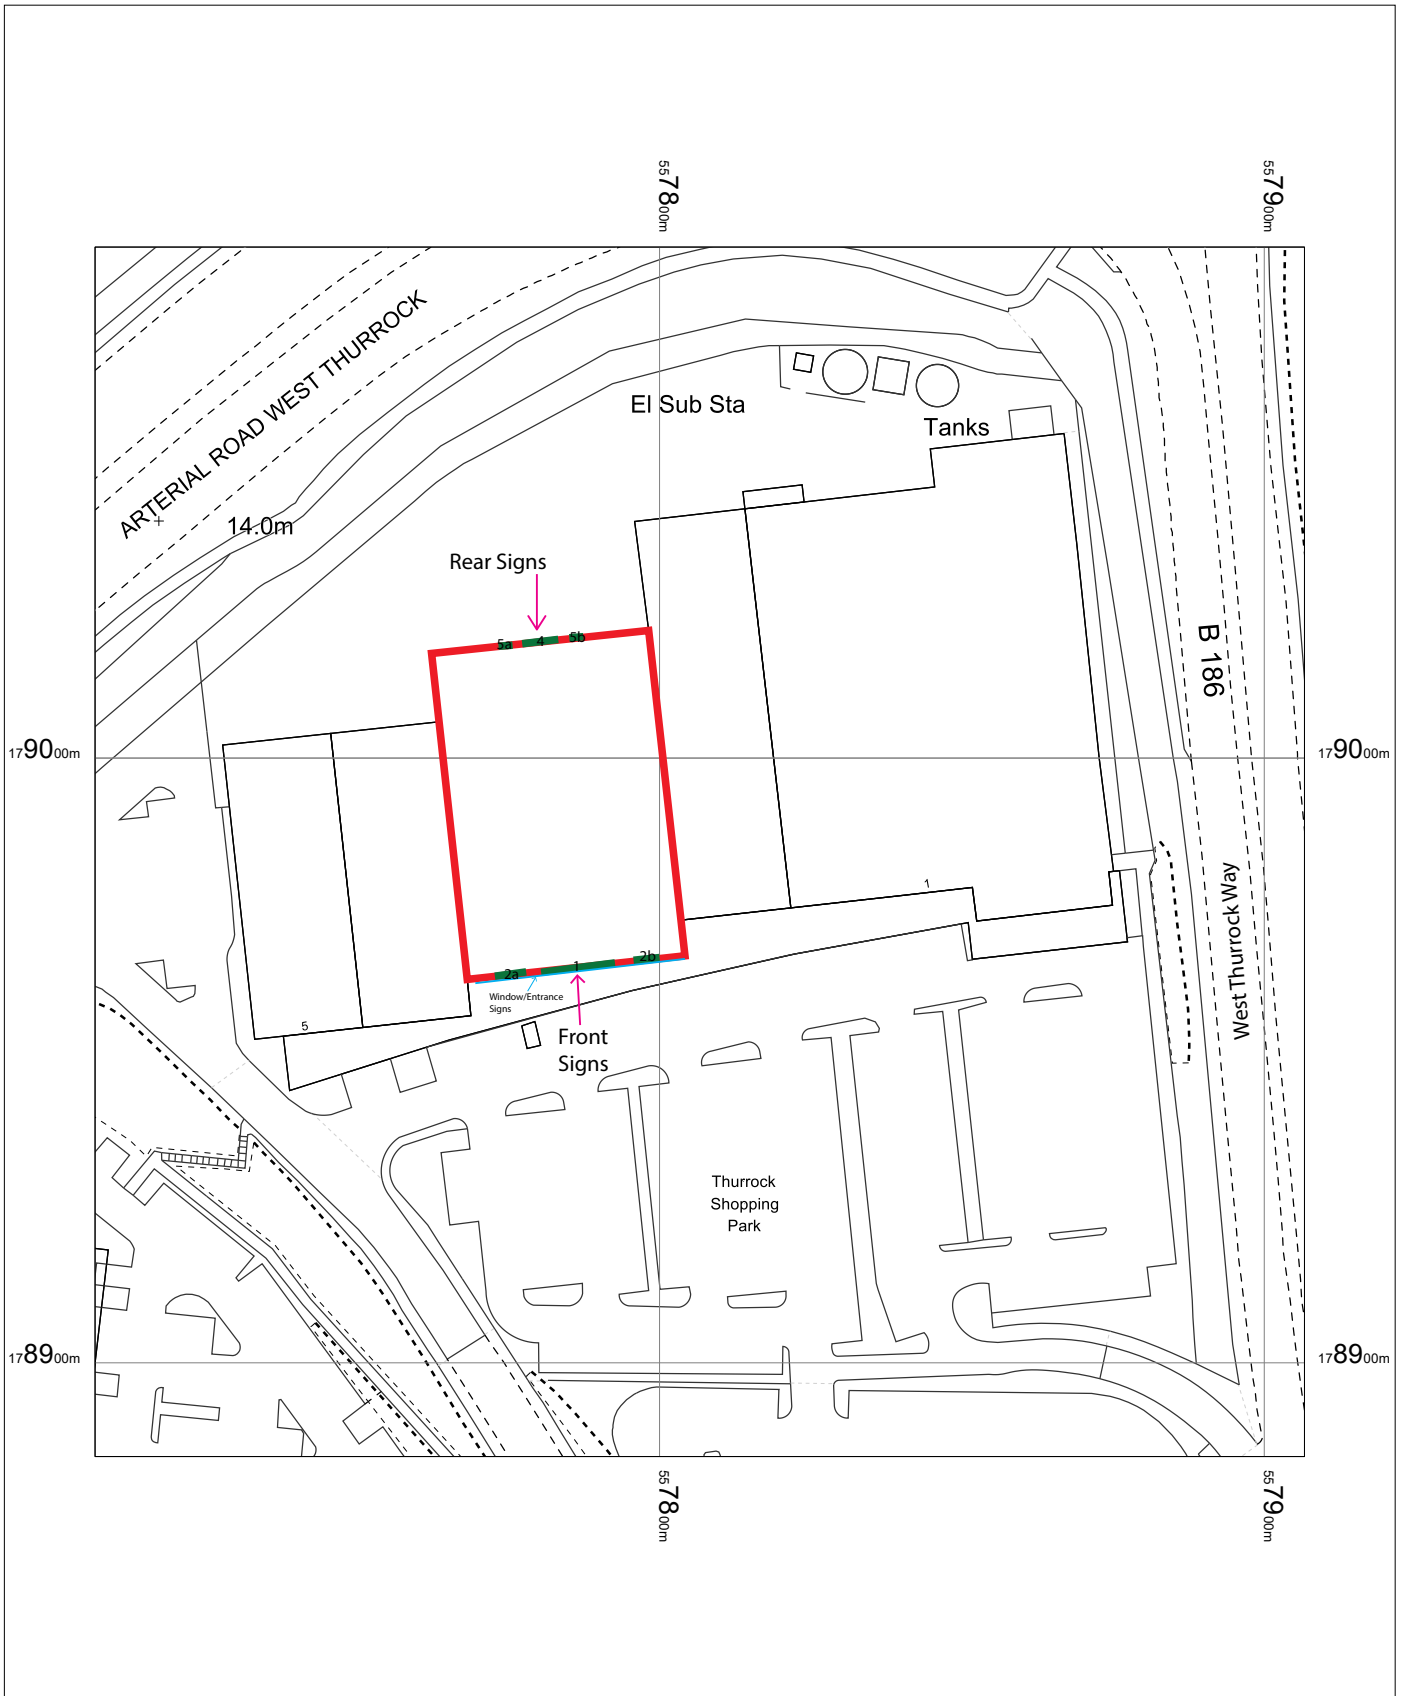

Dunelm - West Thurrock

Dunelm
The Junction Shopping Centre
Weston Avenue
West Thurrock
RM20 3LP

OS MasterMap 1250/2500/10000 scale
Thursday, November 9, 2023, ID: BW1-01134905
maps.blackwell.co.uk

1:1250 scale print at A4, Centre: 557807 E, 178984 N

©Crown Copyright Ordnance Survey. Licence no. 100041041

BLACKWELL'S
MAPPING SERVICES
PERSONAL & PROFESSIONAL MAPPING
www.blackwellmapping.co.uk

TEL: 0800 151 2612
maps@blackwell.co.uk