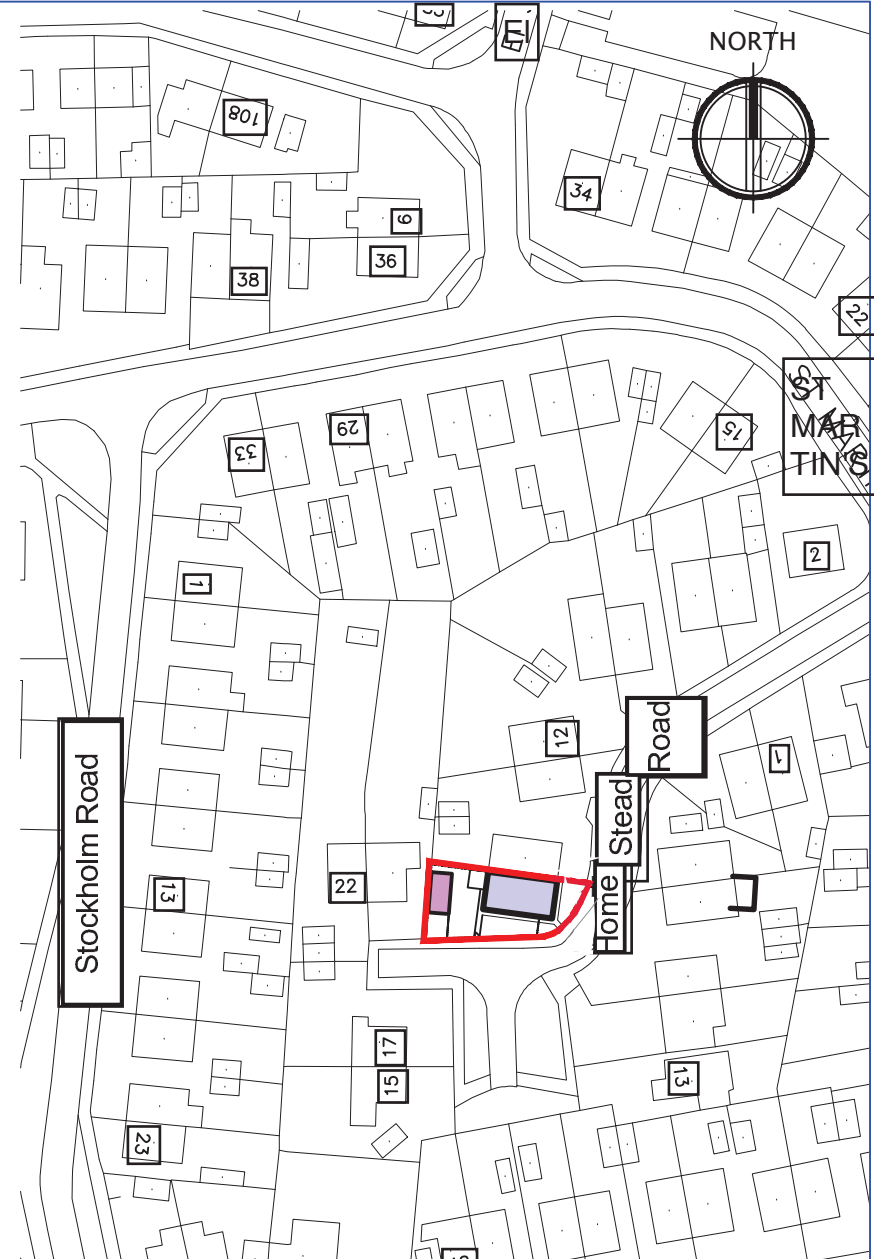

1:200

Site Plan

Site Location Plan

REV:	DESCRIPTION	BY	DATE	CHD	DATE
*					

ORIGINAL SHEET SIZE **A3**

PROJECT:	Mrs Ness 18 Homestead Rd, Thorngumbald	SCALE:	1/200 1/1250	DRAWN:	M	DATE:	30-10-23
TITLE:	New Timber Shed Location Plan & Site Plan	DWG. STATUS:	Planning	CHECKED:	J	DATE:	01-11-23
		PROJECT NO:	2023-10-MN	DRAWING NO:	101	REVISION:	