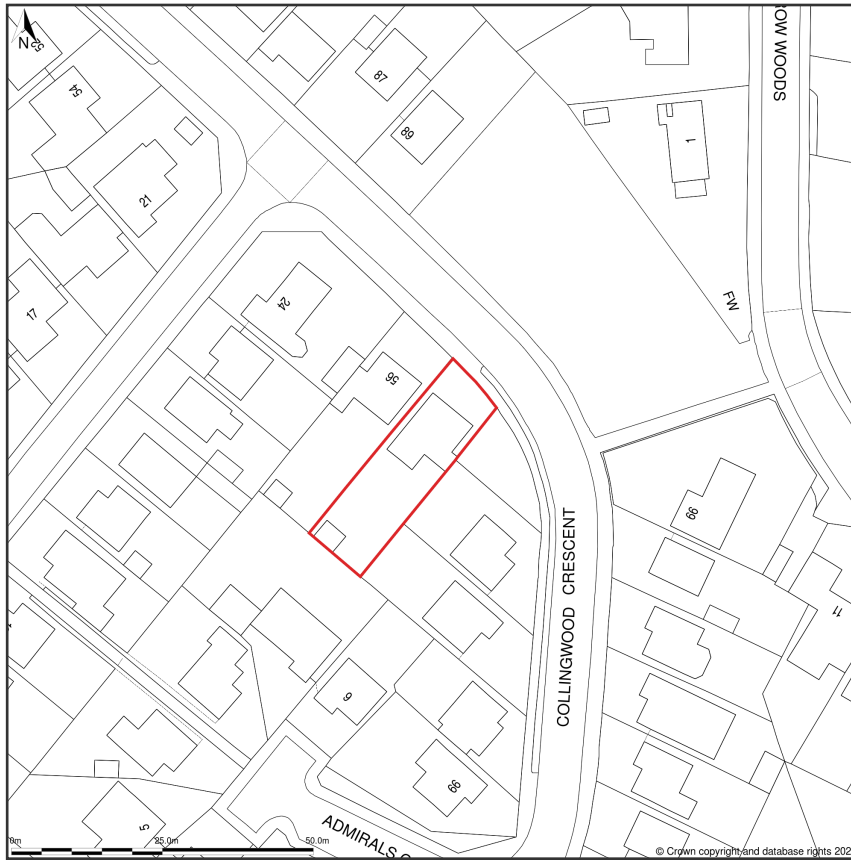

58, Collingwood Crescent, Guildford, Surrey, GU1 2PH

Location Plan shows area bounded by: 501503.41, 150756.68 501644.83, 150898.1 (at a scale of 1:1250), OSGridRef: TQ 1575082. The representation of a road, track or path is no evidence of a right of way. The representation of features as lines is no evidence of a property boundary.

Produced on 8th Nov 2023 from the Ordnance Survey National Geographic Database and incorporating surveyed revision available at this date. Reproduction in whole or part is prohibited without the prior permission of Ordnance Survey. © Crown copyright 2023. Supplied by www.buyaplan.co.uk a licensed Ordnance Survey partner (100053143). Unique plan reference: #00859274-F3603C.