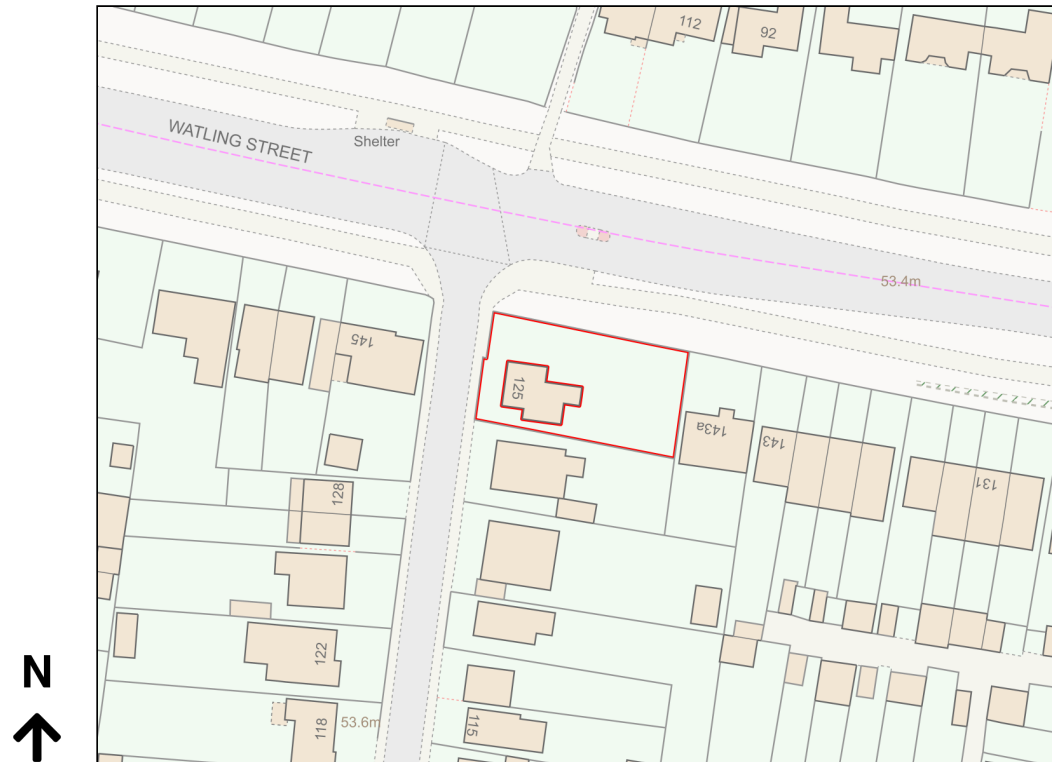

Location Plan

Site Address: 125, Elaine Avenue, Strood, Rochester, ME2 2YP

Date Produced: 08-Nov-2023

Scale: 1:1250 @A4

Planning Portal Reference: PP-12557416v1