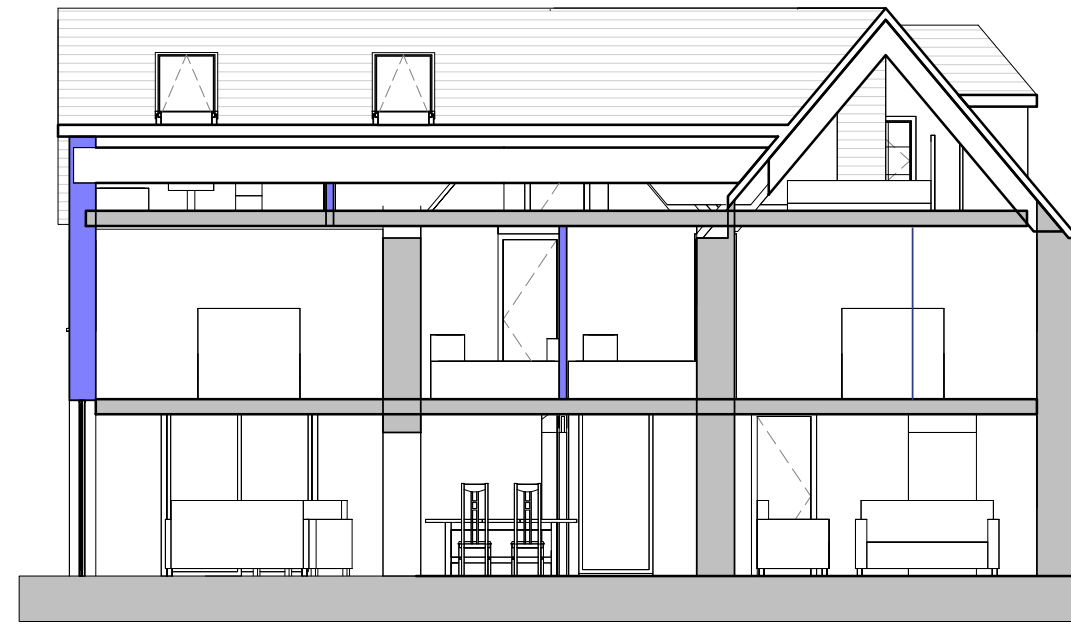

PROPOSED SECTION A_A

PROPOSED SECTION B_B

 Collaborating with:	Project: 29 Lance Way Reading, RG2 9YY	 RIBA Chartered Practice
	Drawing: Pr sections	
Date: March 23	Drawn By: HK	Checked By: EM
Job: 913 Drawing: 05-12 Revision:	Colony Architects Ltd. The Wine Store, Brewery Court, Theale, Reading, RG7 5AJ +44 (0)118 380 0328 hello@colonyarchitects.com colonyarchitects.com	