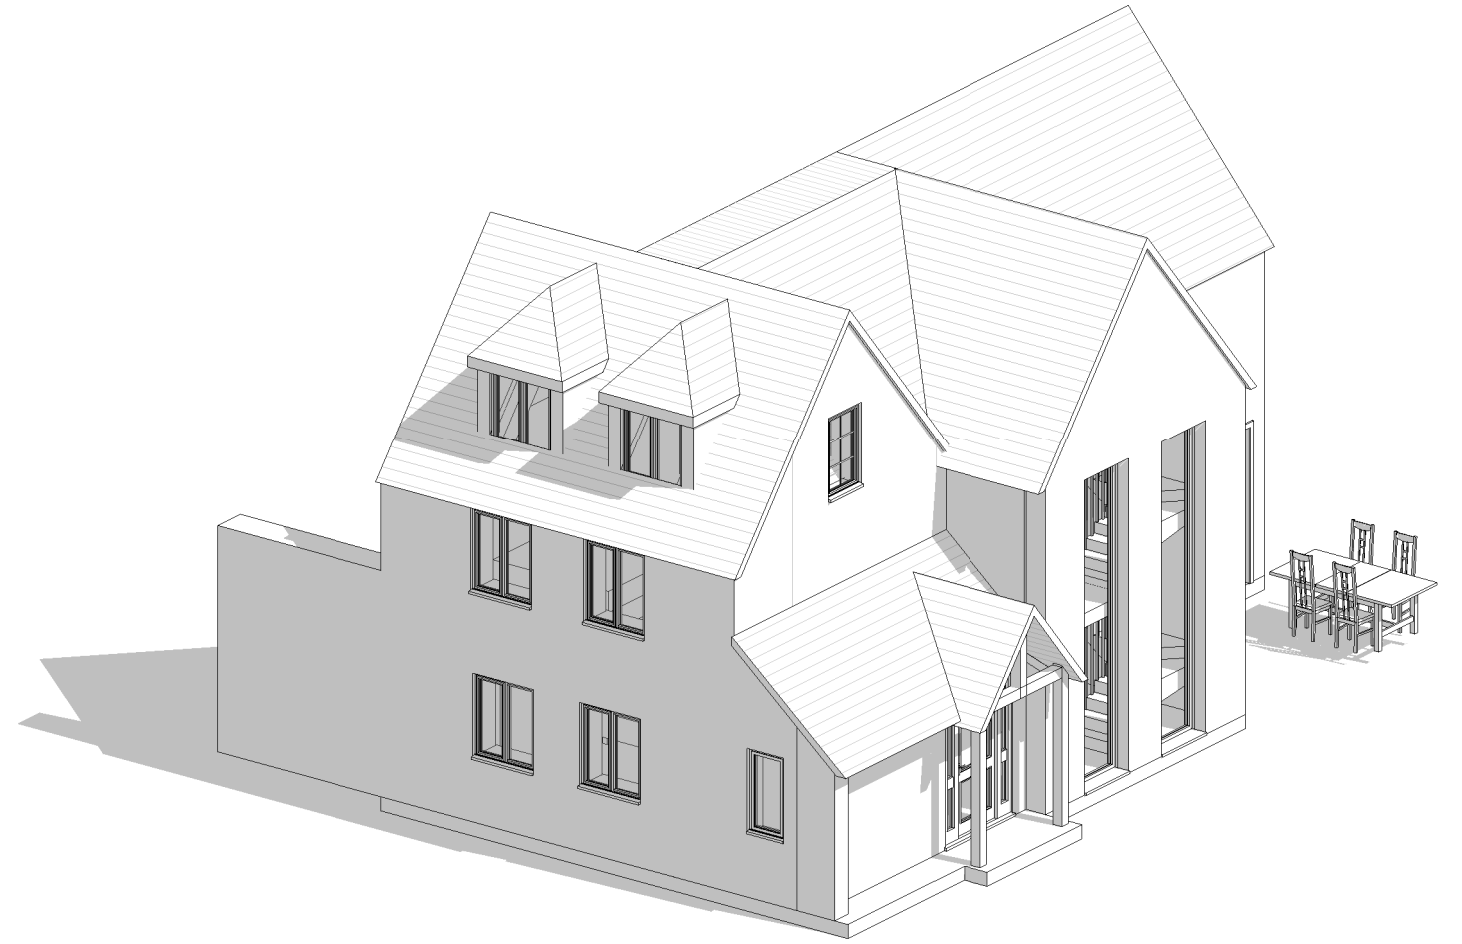

PROPOSED 3D VIEW

PROPOSED 3D VIEW

 Collaborating with:	Project: 29 Lance Way Reading, RG2 9YY	 RIBA Chartered Practice
	Drawing: 3D View	
Date: Oct 23	Drawn By: HK	Checked By: EM
Job: 913 Drawing: 06-10 Revision:	Colony Architects Ltd. The Wine Store, Brewery Court, Theale, Reading, RG7 5AJ +44 (0)118 380 0328 hello@colonyarchitects.com colonyarchitects.com	