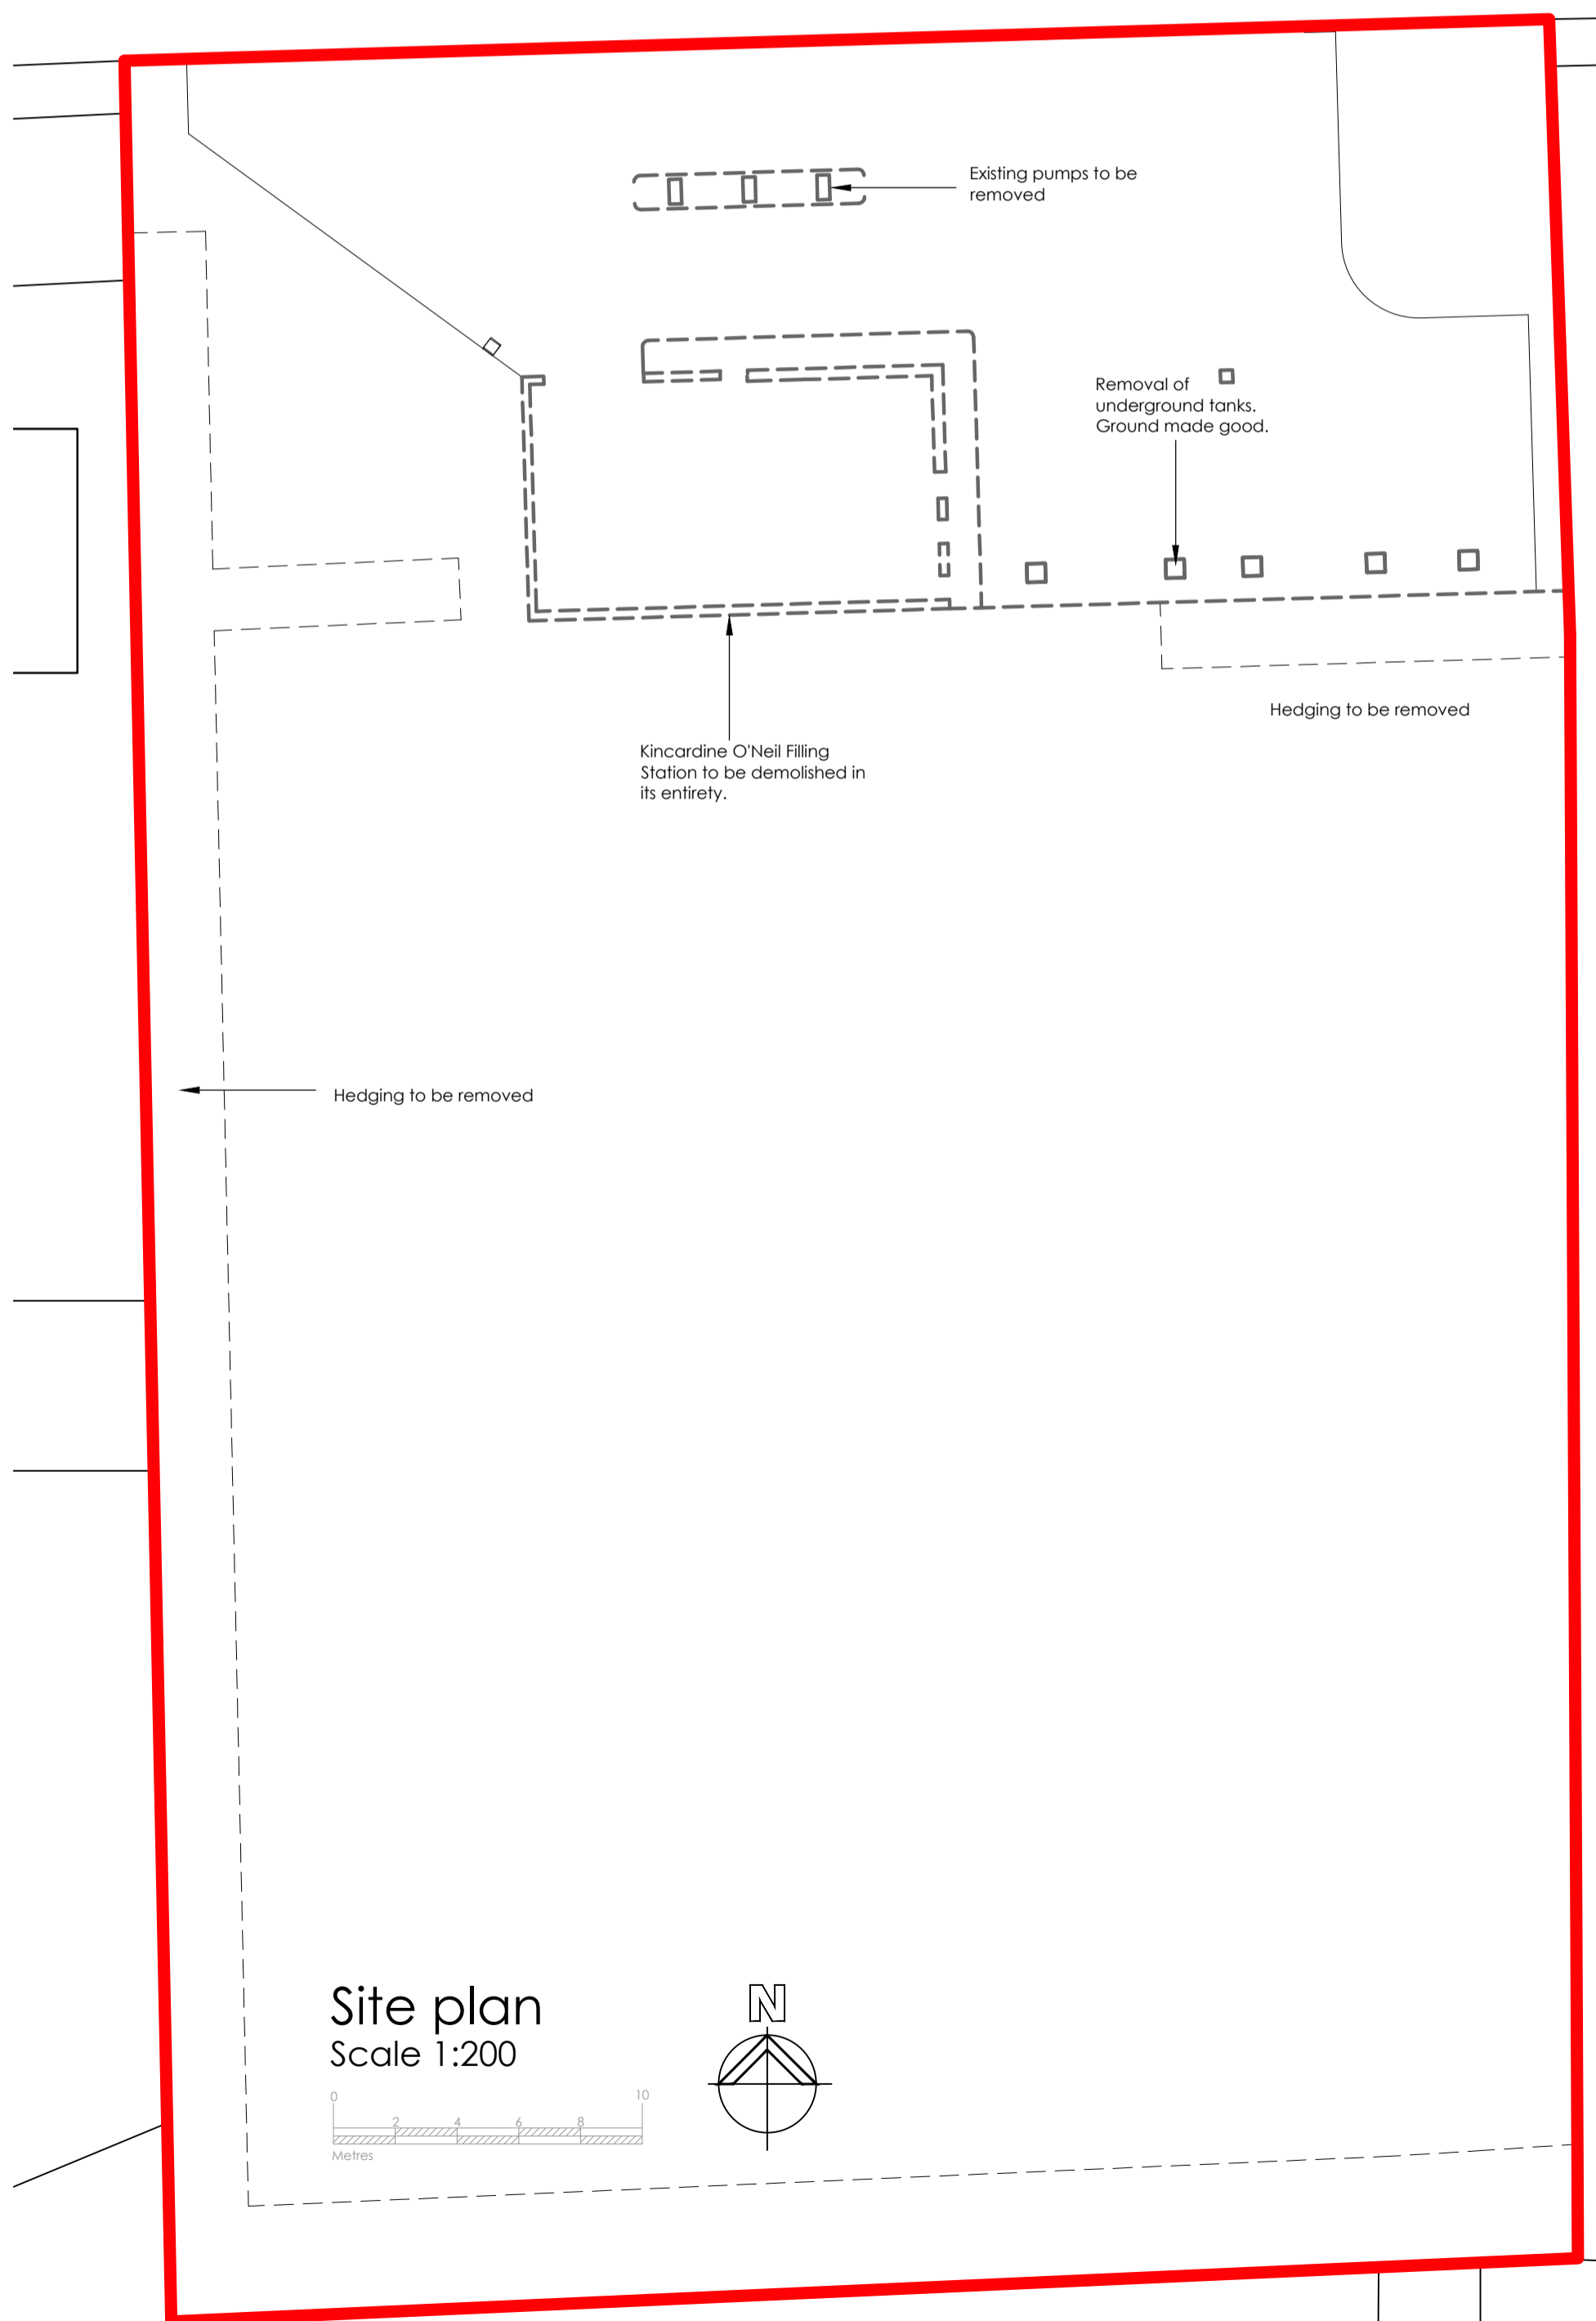

OS Map  
Scale 1:25,000

North Elevation

Site plan  
Scale 1:200

The Garage Kincardine O' Neil Aboyne AB34 5AA	
Demolition	
Site and Location Plan	
Date : November 2023	Drawing No.
Scale : As Shown @A2	2023-036/P02
Drawn : DC	
<b>Gerry Robb</b> architectural design services	
Bridgend Bridgeview Road Aboyne Aberdeenshire AB34 5HB (013398) 86359 info@gerryrobb.co.uk	