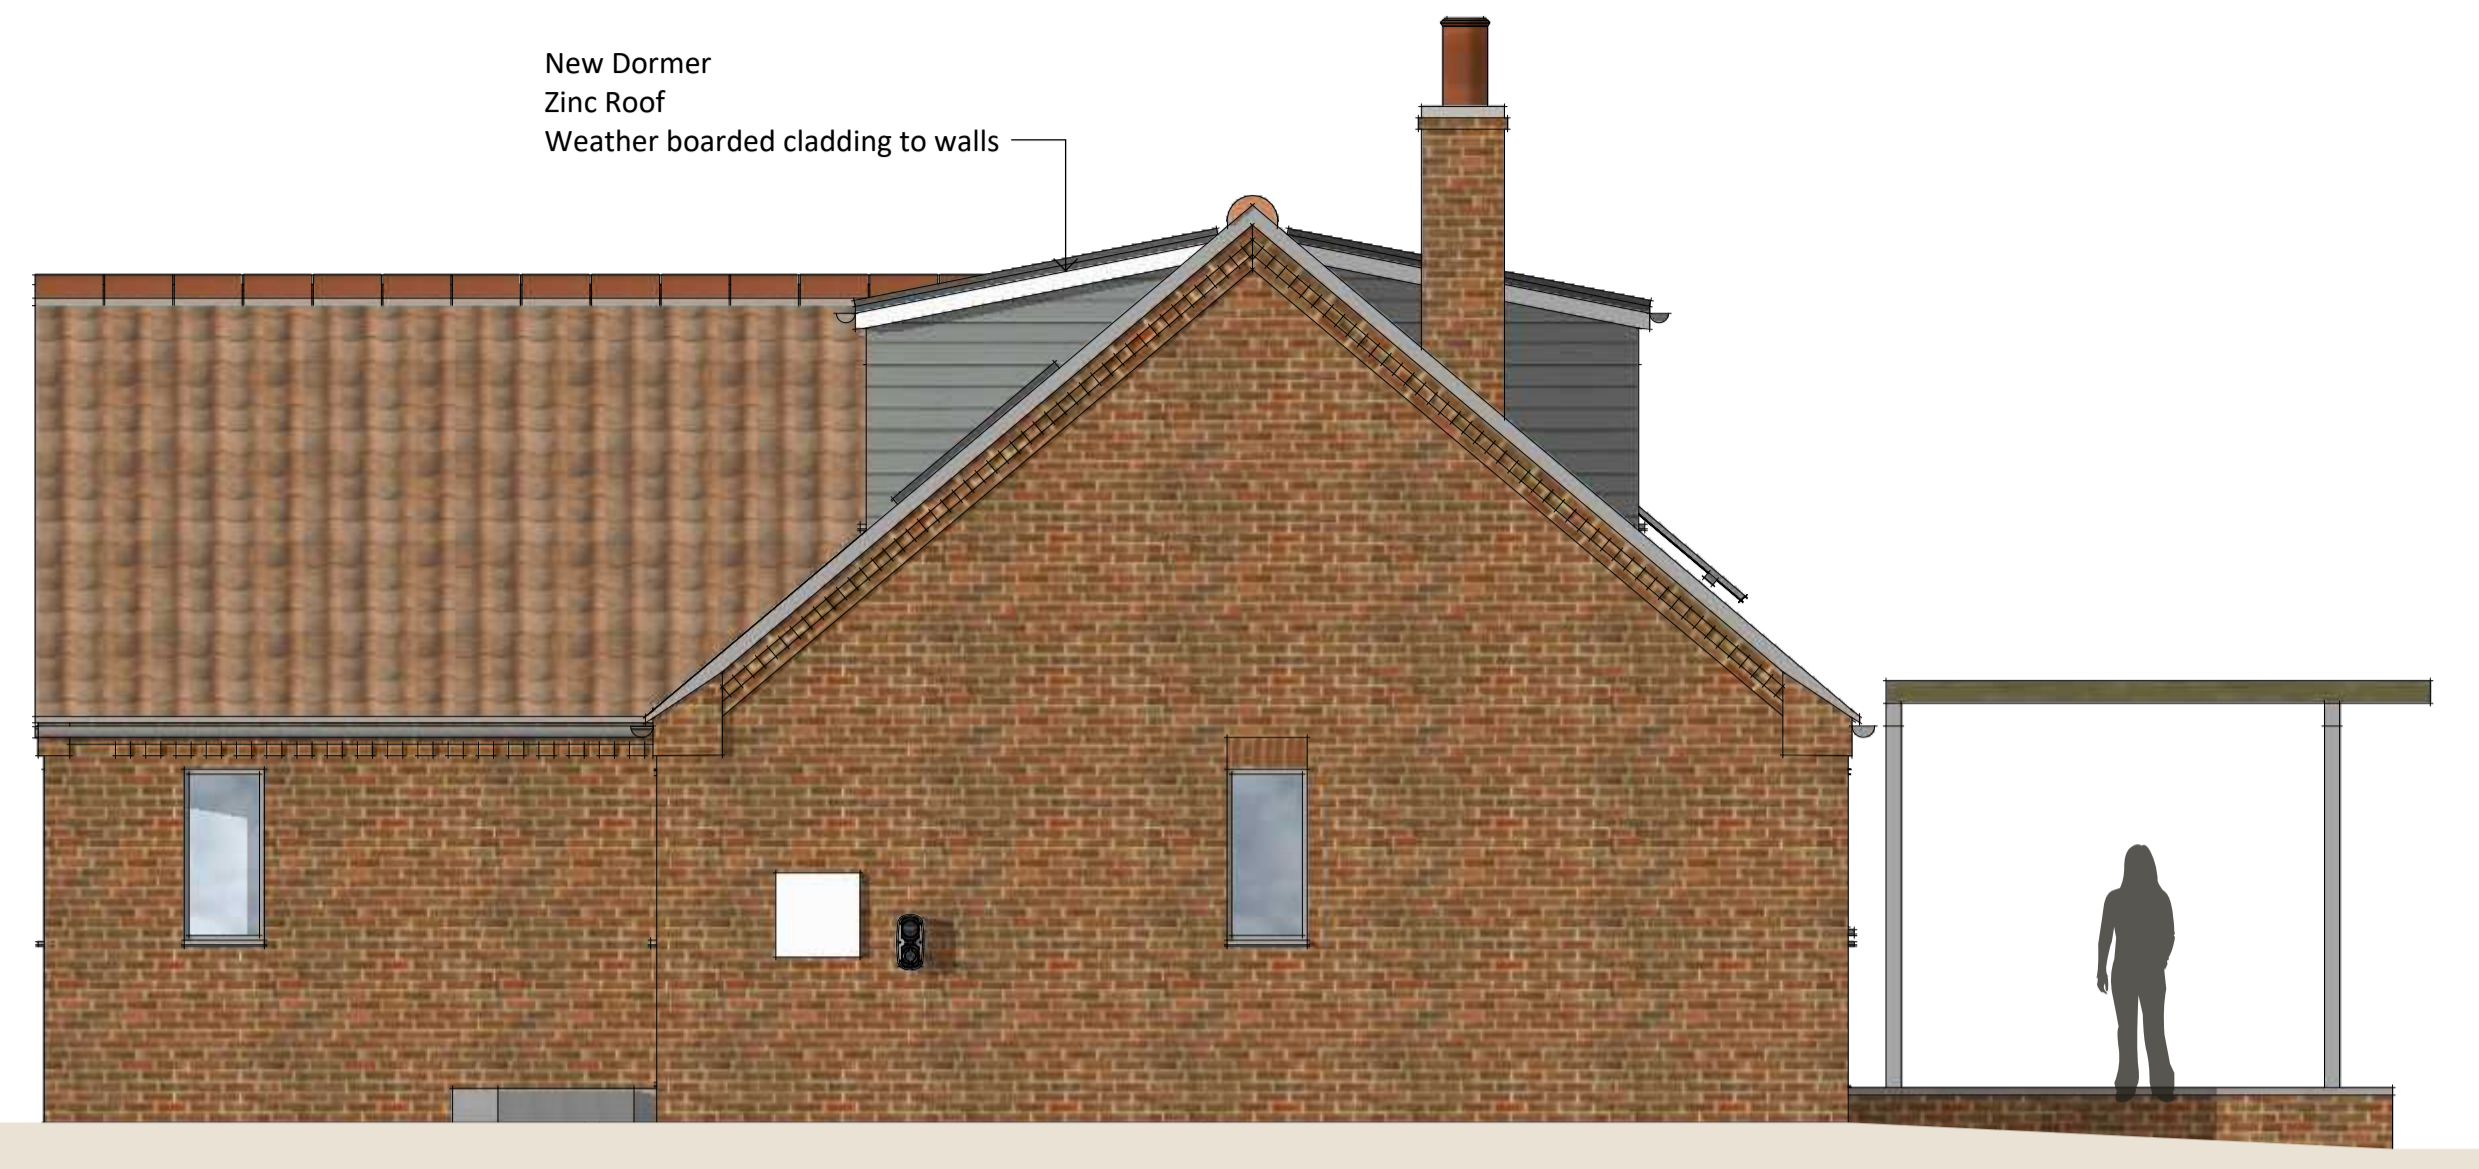

1 PROPOSED FRONT VIEW
SCALE 1:50

4 PROPOSED SIDE VIEW
SCALE 1:50

2 PROPOSED REAR VIEW
SCALE 1:50

3 PROPOSED ROOF PLAN
SCALE 1:100

2 PROPOSED SIDE VIEW
SCALE 1:50

Richard Smith. Architect. RIBA richarch.co.uk

CLIENT: Denise Gemmell
 PROJECT: Bell View, The Street, Little Snoring
 TITLE: ALTERATIONS AND IMPROVEMENTS
 DRAWING: PROPOSED VIEWS
 STATUS: PLANNING
 DATE: NOVEMBER 2023
 DRAWING NR: A1.30 Rev A (09/11/23 Window corrected)