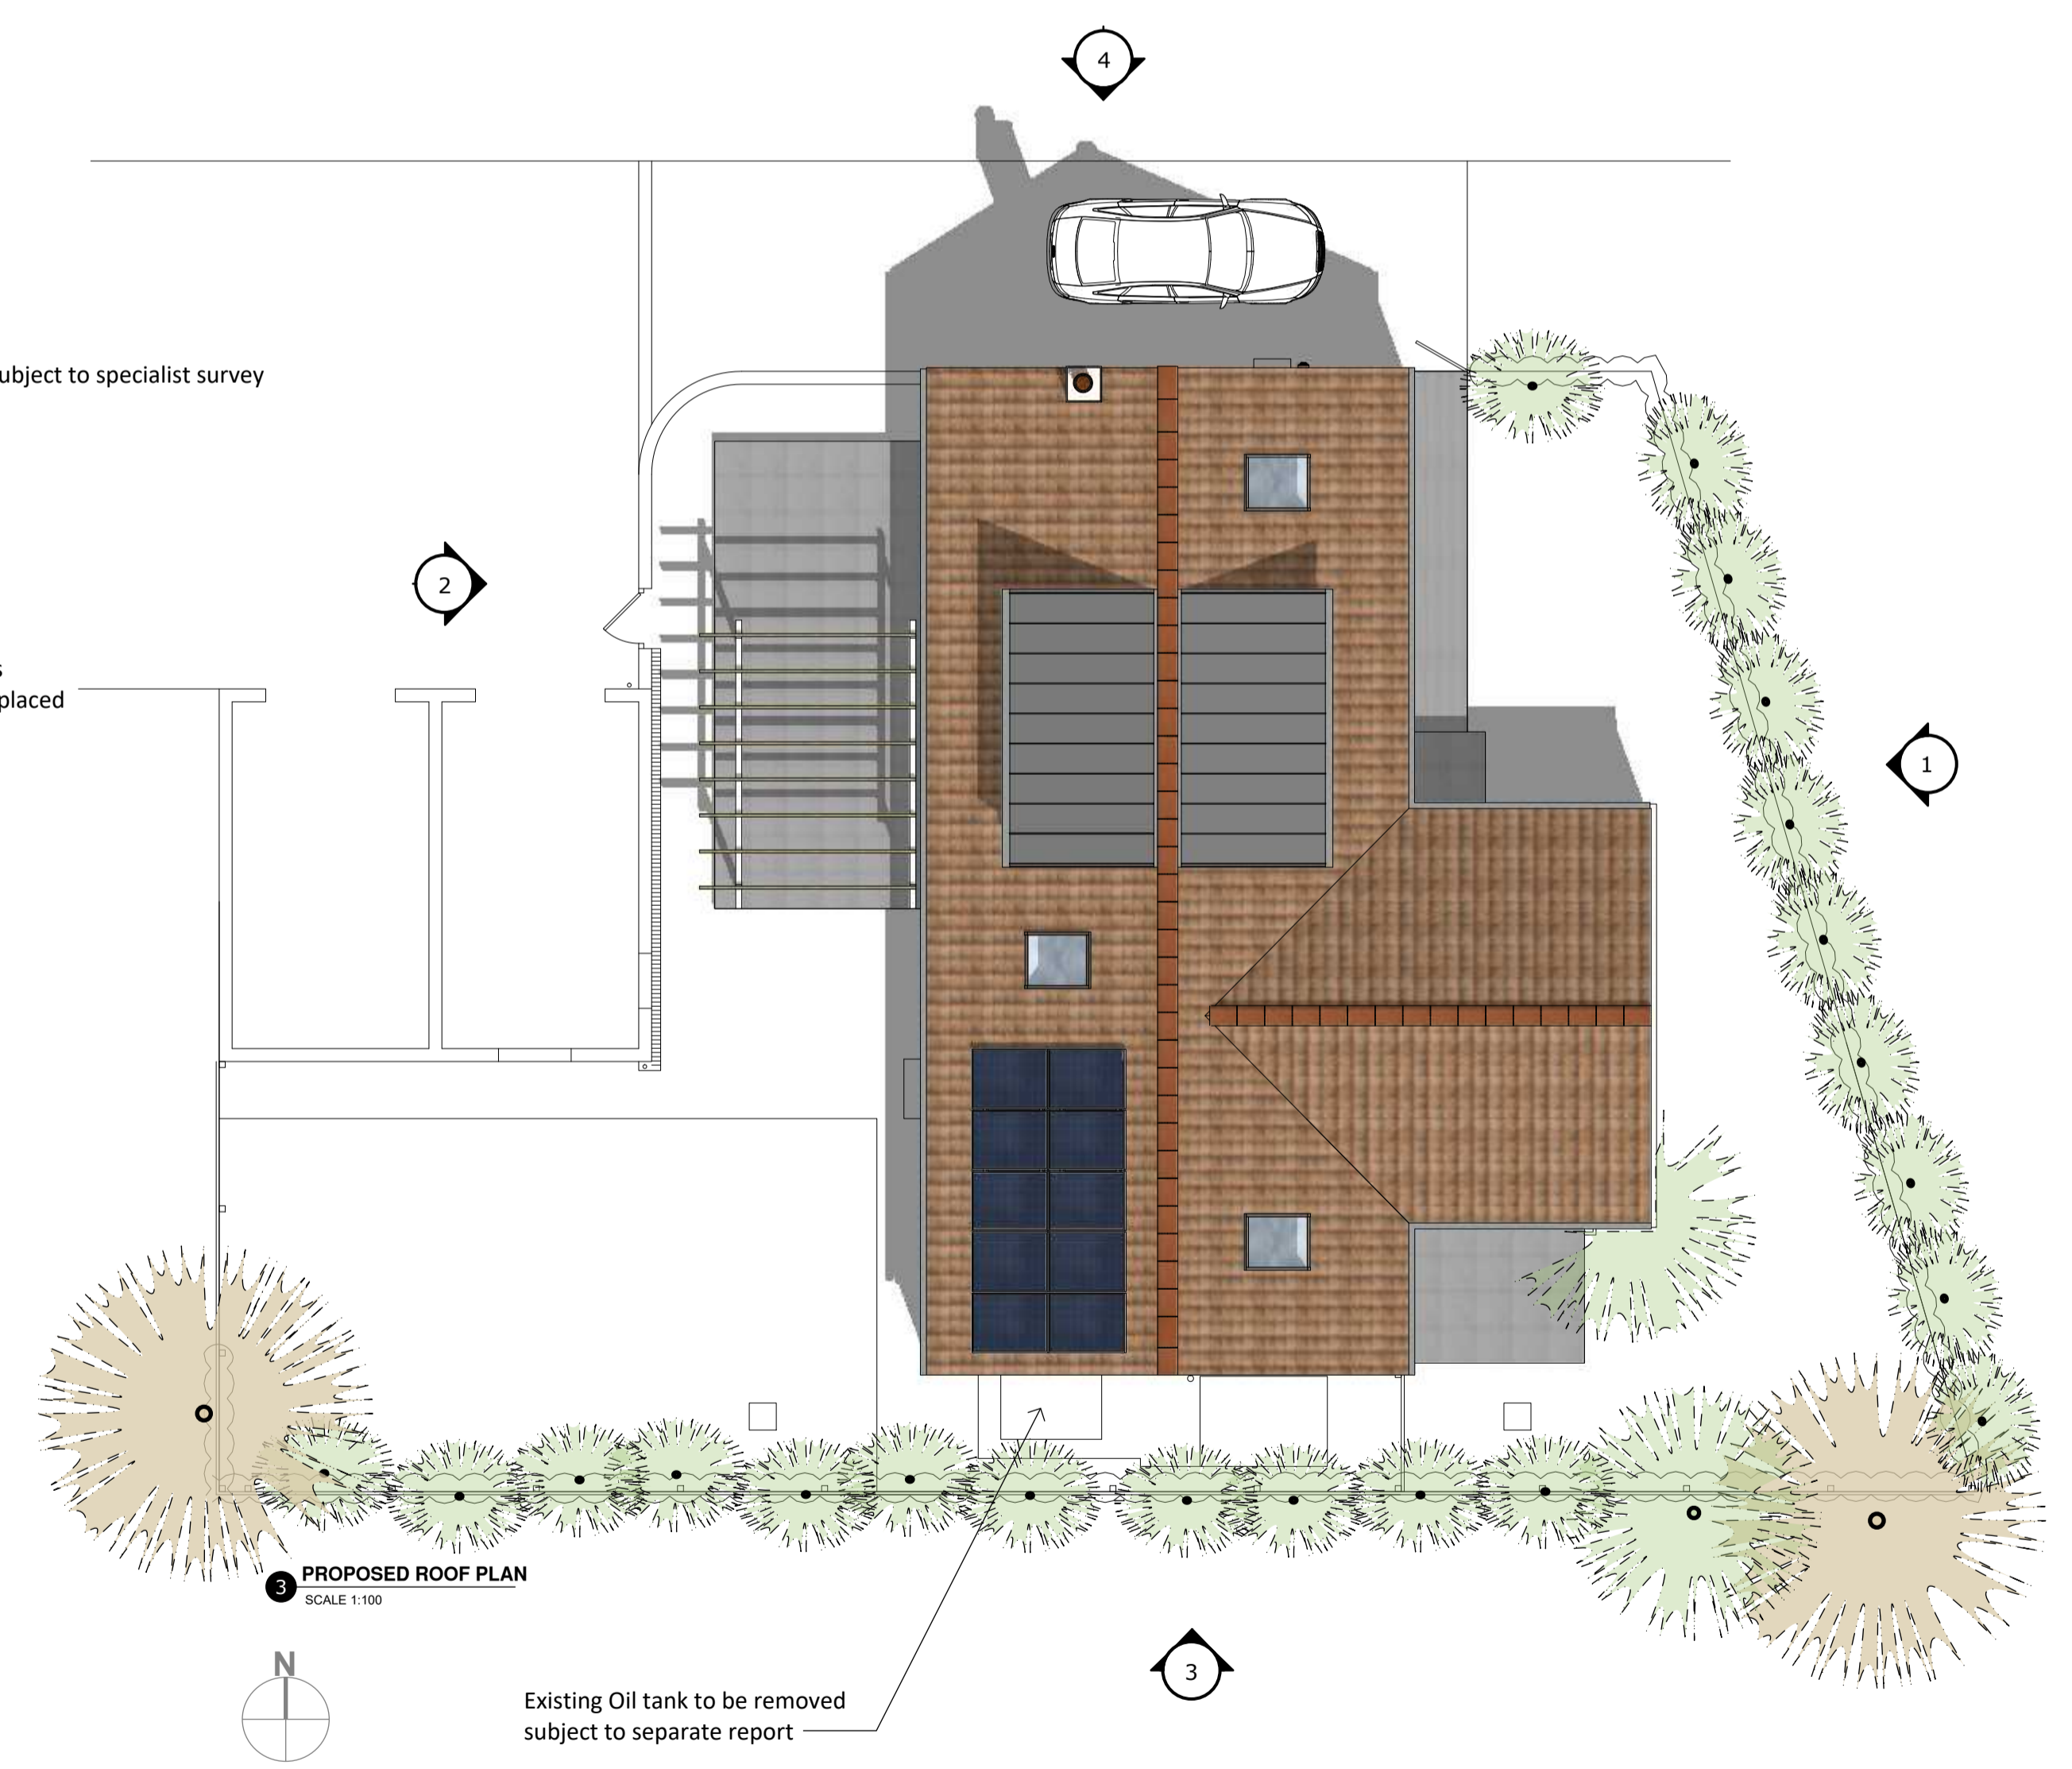

1 PROPOSED FRONT VIEW
SCALE 1:50

4 PROPOSED SIDE VIEW
SCALE 1:50

2 PROPOSED REAR VIEW
SCALE 1:50

3 PROPOSED ROOF PLAN
SCALE 1:100

2 PROPOSED SIDE VIEW
SCALE 1:50

Richard Smith. Architect. RIBA richarch.co.uk

CLIENT: Denise Gemmell
 PROJECT: Bell View, The Street, Little Snoring
 TITLE: ALTERATIONS AND IMPROVEMENTS
 DRAWING: PROPOSED VIEWS
 STATUS: PLANNING
 DATE: NOVEMBER 2023
 DRAWING NR: A1.30 Rev A (09/11/23 Window corrected)