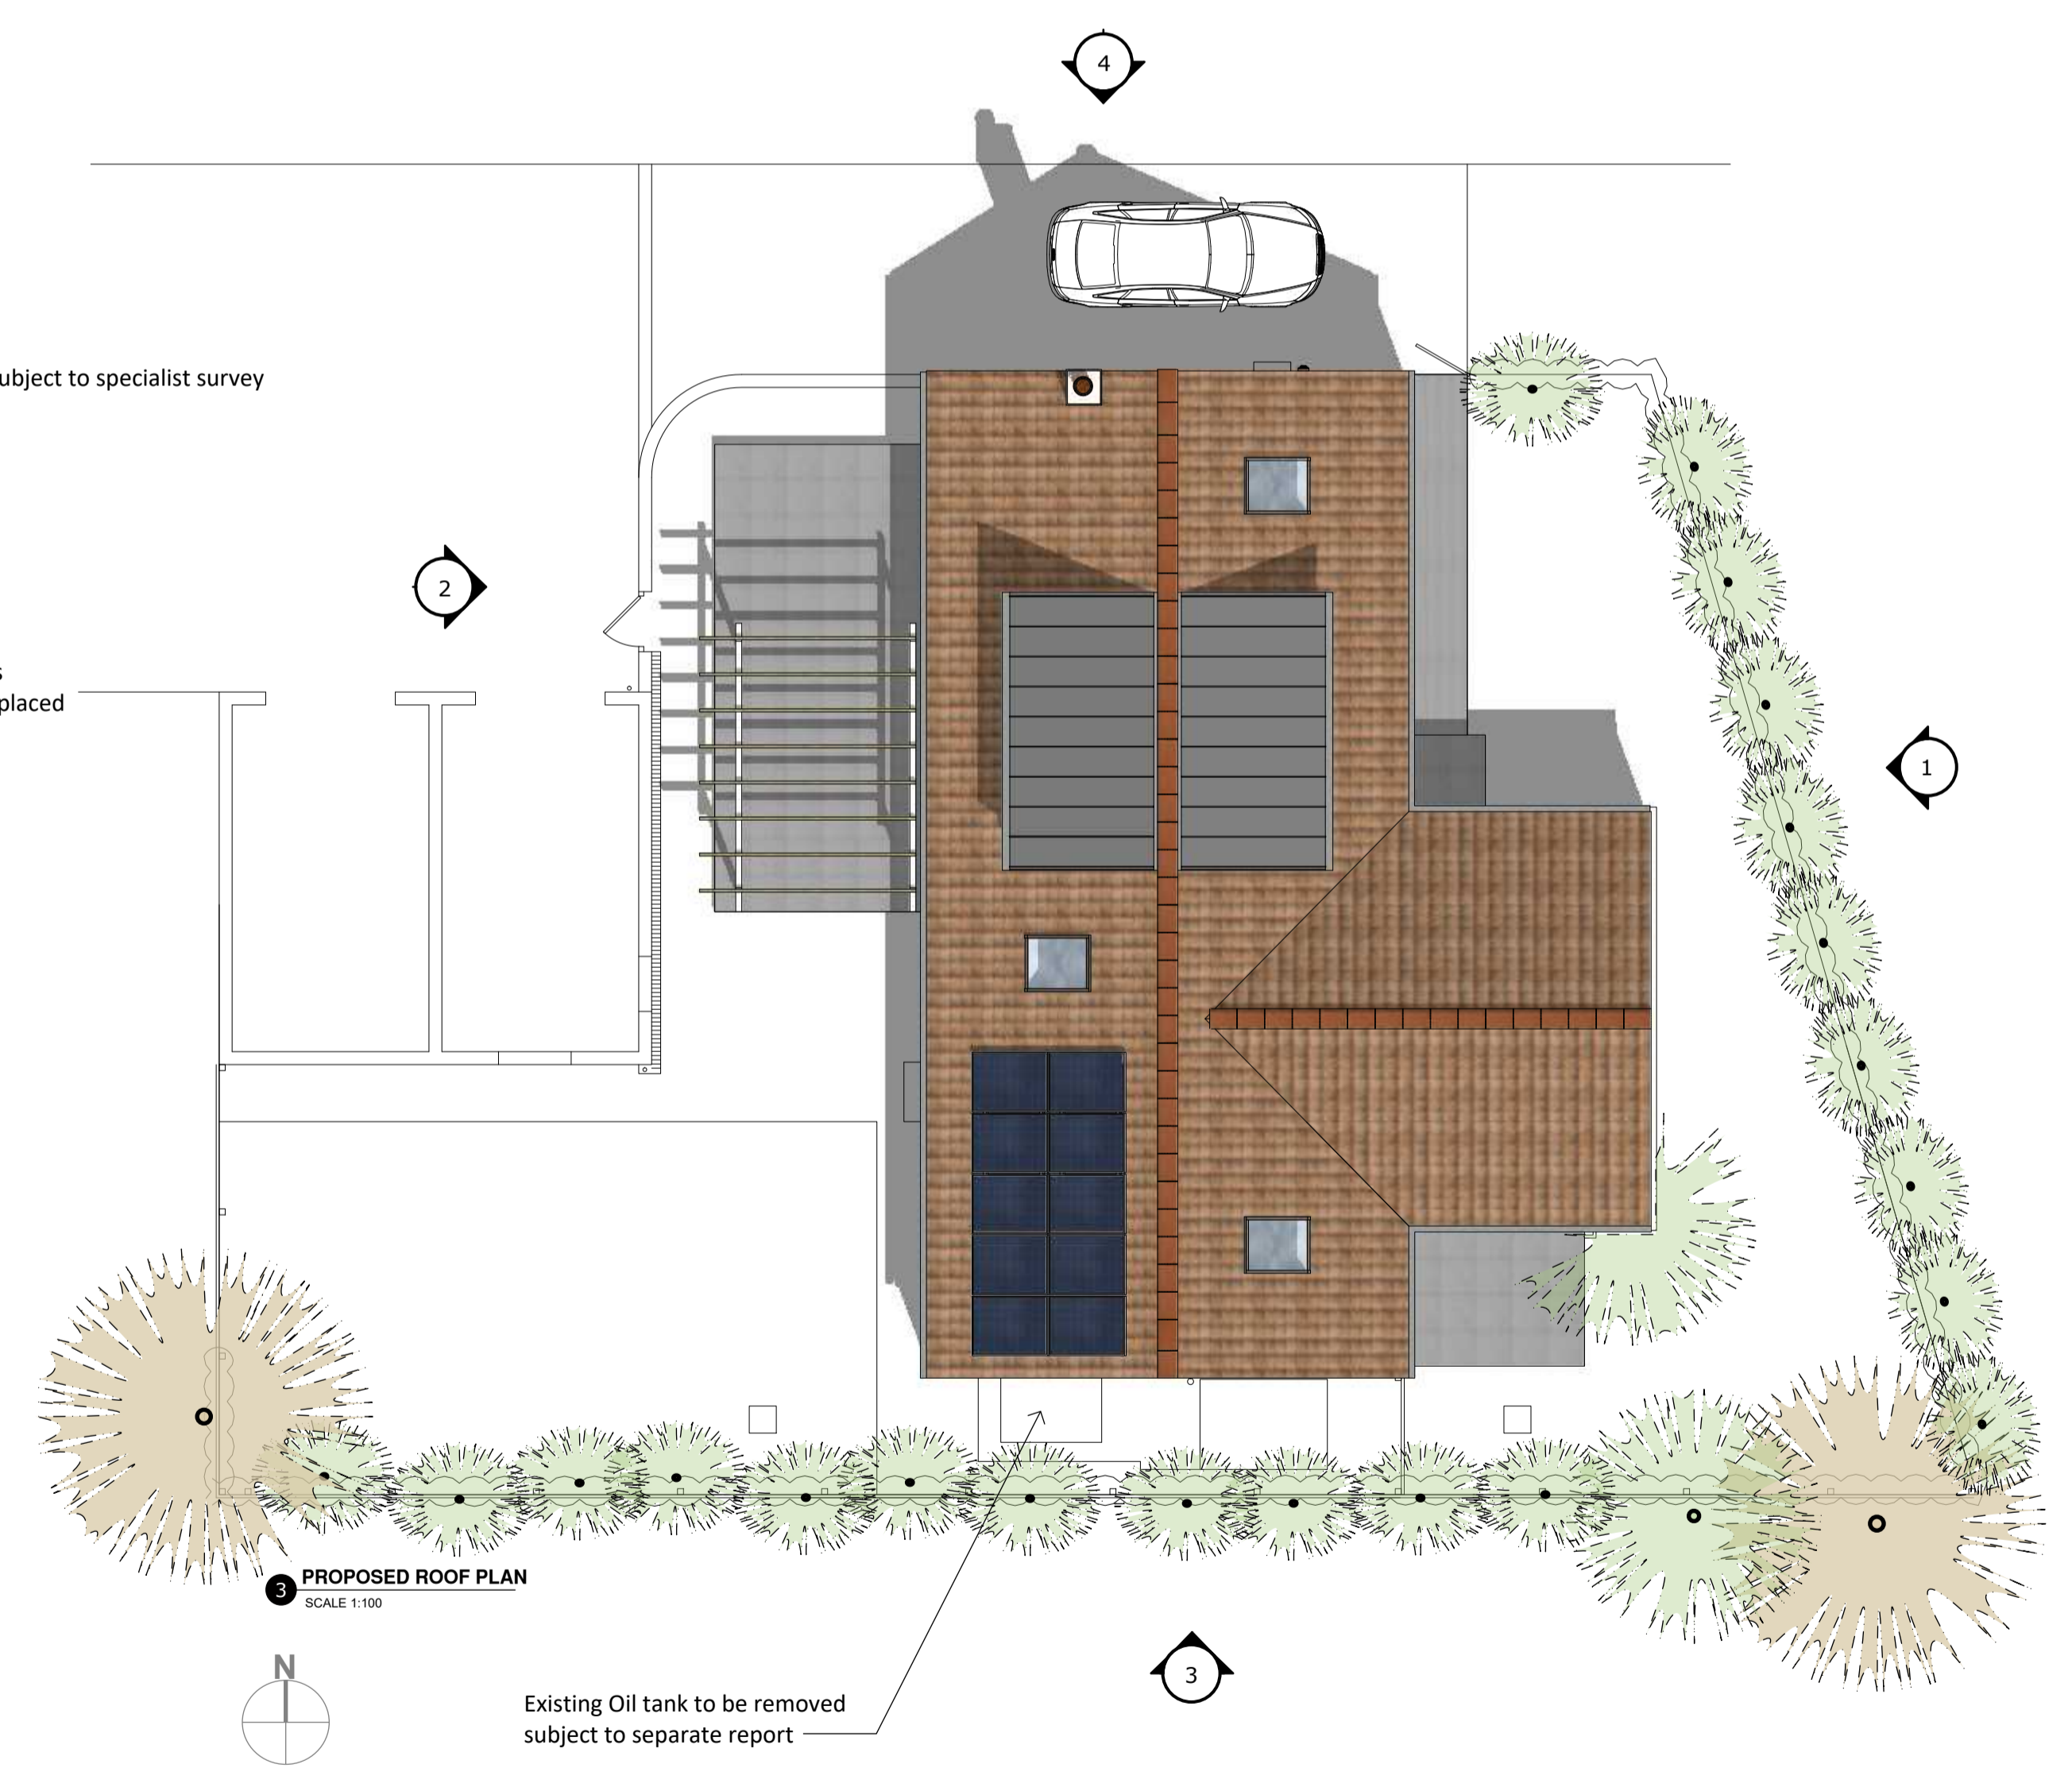

1 PROPOSED FRONT VIEW
SCALE 1:50

4 PROPOSED SIDE VIEW
SCALE 1:50

2 PROPOSED REAR VIEW
SCALE 1:50

3 PROPOSED ROOF PLAN
SCALE 1:100

2 PROPOSED SIDE VIEW
SCALE 1:50

Richard Smith. Architect. RIBA richarch.co.uk

CLIENT: Denise Gemmell
PROJECT: Bell View, The Street, Little Snoring
TITLE: ALTERATIONS AND IMPROVEMENTS
DRAWING: PROPOSED VIEWS
STATUS: PLANNING
DATE: NOVEMBER 2023
DRAWING NR: A1.30

5 RIDHAM STILE LANE, FAKENHAM, NORFOLK NR218JL TEL 07880 553706 OR 01328 863288 EMAIL: richards@richarch.co.uk
COPYRIGHT. ALL RIGHTS RESERVED. DO NOT SCALE