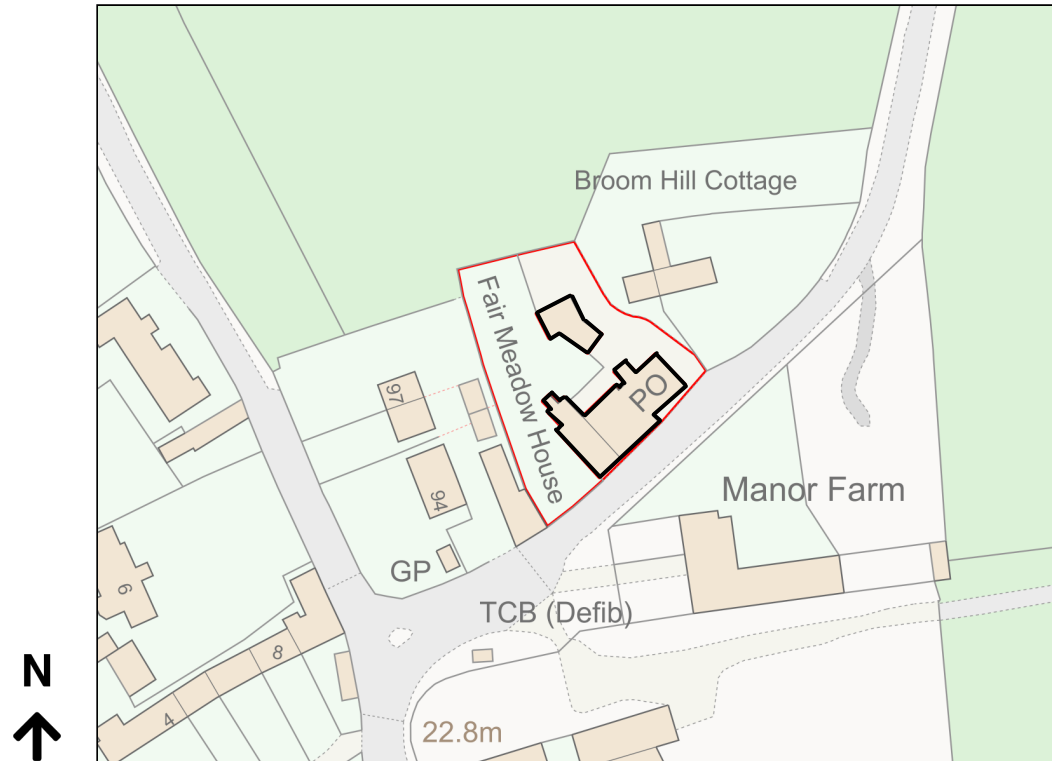

Location Plan

Site Address: Fair Meadow House, Wolterton Road, Itteringham, NR11 7AF

Date Produced: 03-Nov-2023

Scale: 1:1250 @A4

Planning Portal Reference: PP-12578537v1