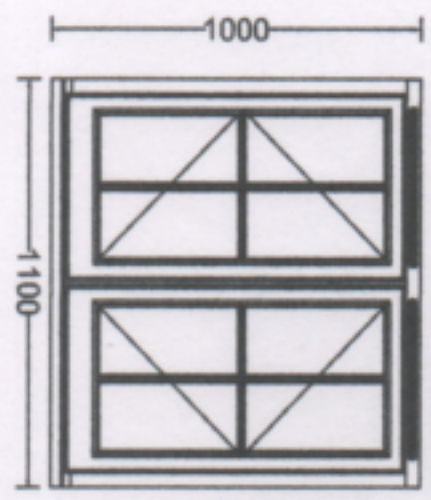

11 - Bed Back