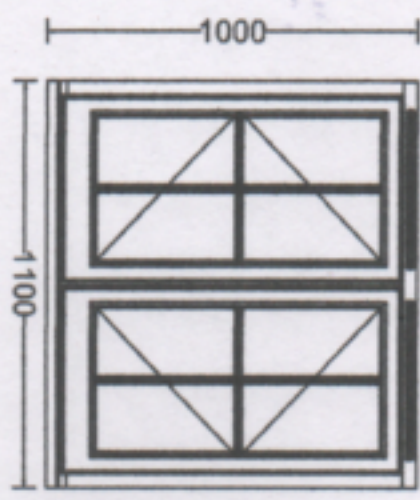

Customer Name: Barrett

Project Ref: Meadow House,  
Hillingham - Back Elevation Windows

Date: 02.11.23 Drawn By: MPW

Drawing No: 11 Scale (A3): 1/20

NOTES:

6 - Kitchen

7 - Dining Room

8 - Bed Back