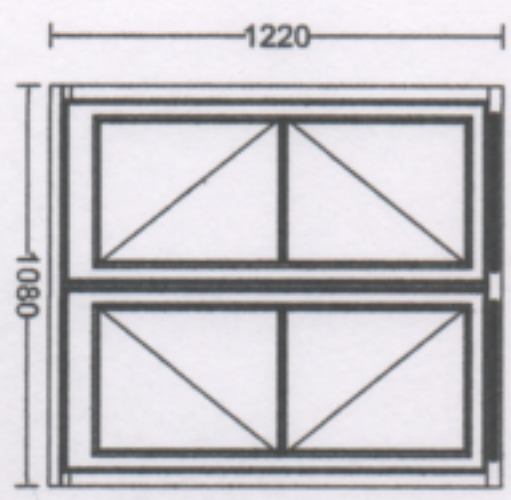

Customer Name: Barrett

Project Ref: Meadow House,  
Hillingham - Back Elevation Windows

Date: 02.11.23 Drawn By: MPW

Drawing No: 11 Scale (A3): 1/20

NOTES:

6 - Kitchen

7 - Dining Room

8 - Bed Back