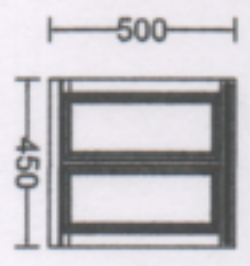

CATTON
— **WINDOWS** —
BESPOKE JOINERY

CATTON WINDOWS

1 - 5 Meteor Cl
Airport Ind Est

Norwich
Norfolk

NR6 6HQ

Tel: 01603 788437

Email: sales@cattionwindows.com
Web: www.cattionwindows.com