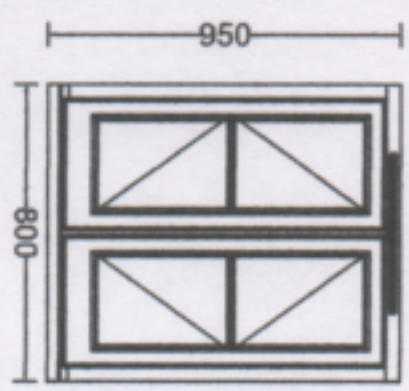

Customer Name: Barrett

Project Ref: Meadow House,  
Hillingham - Back Elevation Windows

Date: 02.11.23 Drawn By: MPW

Drawing No: 11 Scale (A3): 1/20

NOTES:

6 - Kitchen

7 - Dining Room

8 - Bed Back