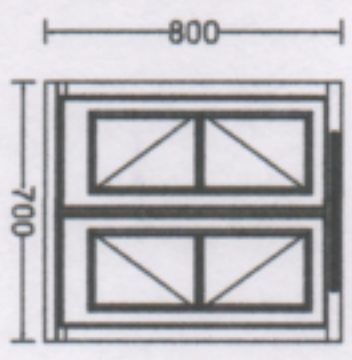

9 - Bathroom