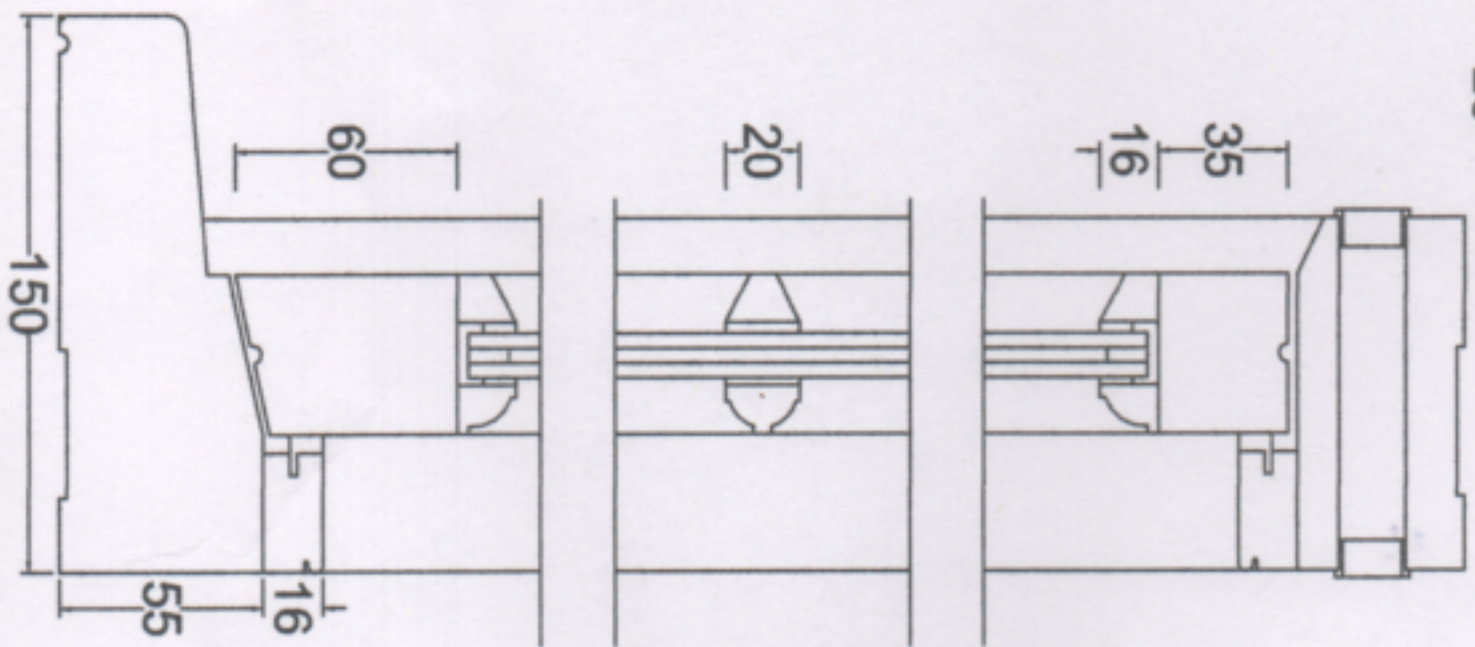

Customer Name: Barrett

Project Ref: Meadow House,  
Irlingham - Back Elevation Windows

Date: 02.11.23 Drawn By: MPW

Drawing No: 11 Scale (A3): 1/20

NOTES:

**CATTON**  
— WINDOWS —  
BESPOKE JOINERY

CATTON WINDOWS