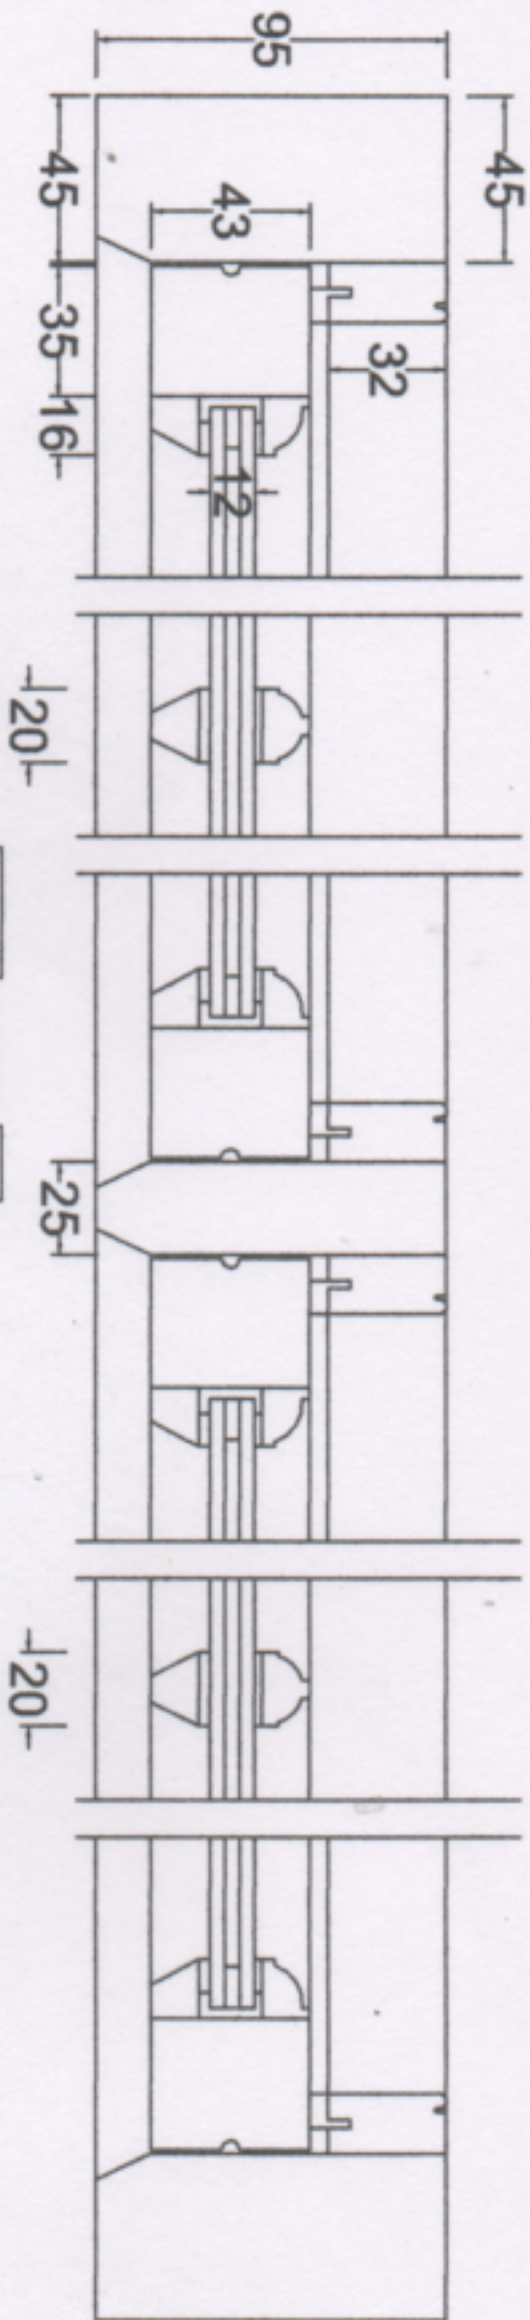

Customer Name: Barrett

Project Ref: Meadow House,  
Irlingham - Back Elevation Windows

Date: 02.11.23 Drawn By: MPW

Drawing No: 11 Scale (A3): 1/20

NOTES:

**CATTON**  
— WINDOWS —  
BESPOKE JOINERY

CATTON WINDOWS