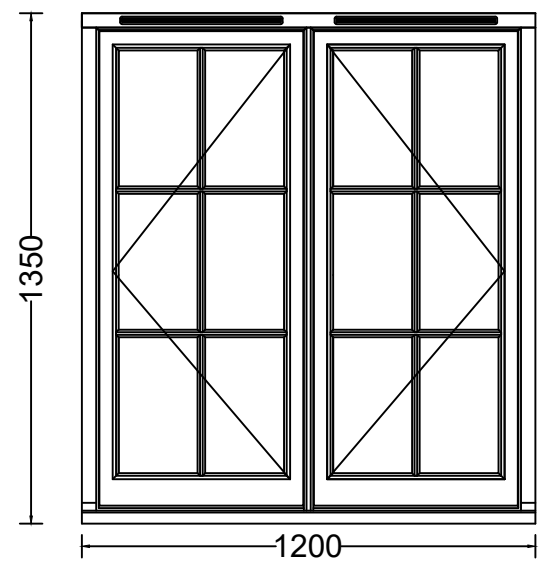

Customer Name: Barrett

Project Ref: Meadow House,
Iteringham - Front Elevation Windows

Date: 02.11.23 Drawn By: MPW

Drawing No: I1 Scale (A3): 1/20

NOTES:

1 - Lounge

2 - Dining Room

3 - Landing