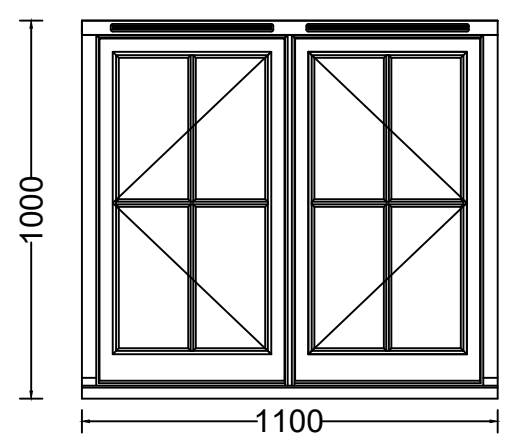

4 - Bed Front