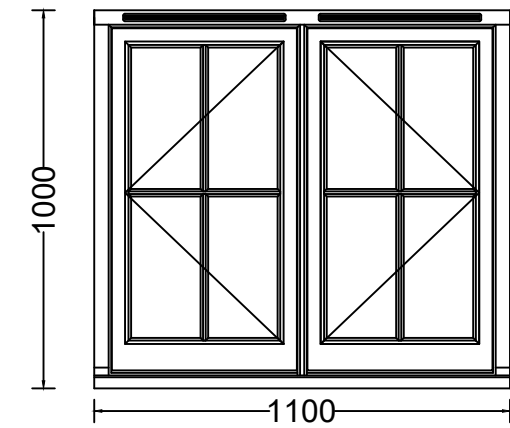

Customer Name: Barrett

Project Ref: Meadow House,
Iteringham - Front Elevation Windows

Date: 02.11.23 Drawn By: MPW

Drawing No: I1 Scale (A3): 1/20

NOTES:

1 - Lounge

2 - Dining Room

3 - Landing