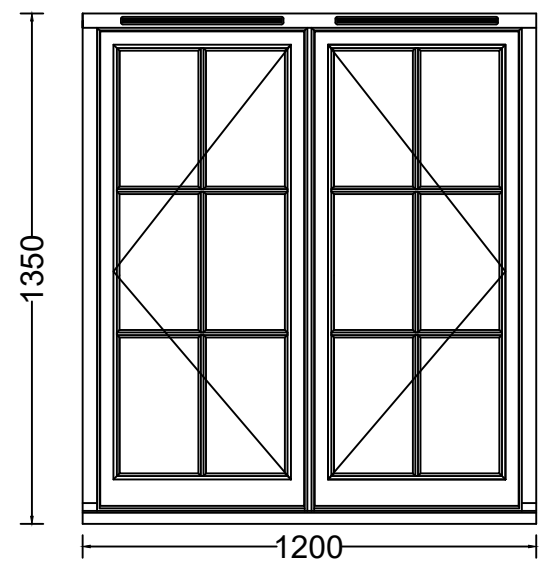

Customer Name: Barrett

Project Ref: Meadow House,
Iteringham - Front Elevation Windows

Date: 02.11.23 Drawn By: MPW

Drawing No: I1 Scale (A3): 1/20

NOTES:

1 - Lounge

2 - Dining Room

3 - Landing