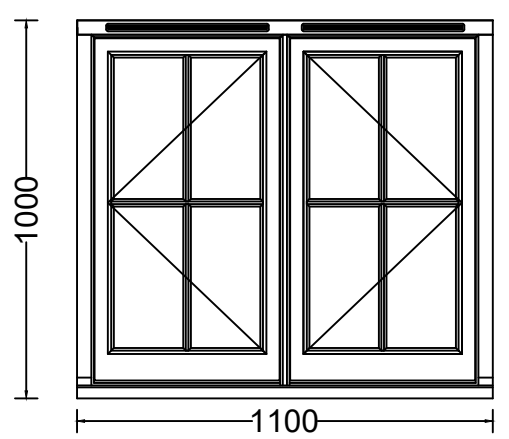

5 - Bed Front

CATTON WINDOWS
1 - 5 Meteor Ct
Airport Ind Est
Norwich
Norfolk
NR6 6HQ
Tel: 01603 788437
Email: sales@cattonwindows.com
Web: www.cattonwindows.com