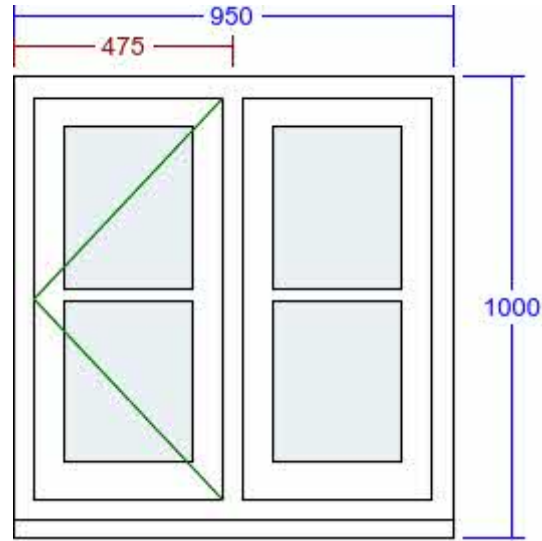

Item: 2

FLUSH CASEMENT WINDOW IN FINGER JOINTED REDWOOD

Quantity: 1

Style: DL17

Item Reference: Spare Room Window

Quote Ref: 3316/1 V1

Key Features:

Detailed Specification:

VIEWED FROM OUTSIDE. POINT OF ARROW DENOTES HINGE POSITION.

Width (mm)	950	Head Drip	None	Glass Pattern	Clear
Height (mm)	1000	Add Ons Required	No	Glass Type	4mm Tgh/6mm Krypton/4mm Tgh LowE (Putty Glazed)
Frame Head Size	60mm	Trickle Vents Required	No	Glazing Features	Horizontal Astragal Bars
Feature Mould	Ovolo	Window Board Required	No	Size of Bar	22mm (True Bar)
Style Option	Dummy Sash	Handle		Peg Stay Alignment	Monkeytail - Black
Equalise Glass Widths	Yes	Peg Stay		Peg Stay	Opening end pointing to handle
Colour	Off White (RAL 9010)	Dummy Hinges		Dummy Hinges	Monkeytail - Black
Cill	145mm x 38mm (inc. in overall ht)	Hinge System		Hinge System	None
Cill Species	Finger Jointed Redwood	FSC Certified		FSC Certified	Pivot with Seigenia locks
Cill Horns	No				
Factory Fit Cill	Yes