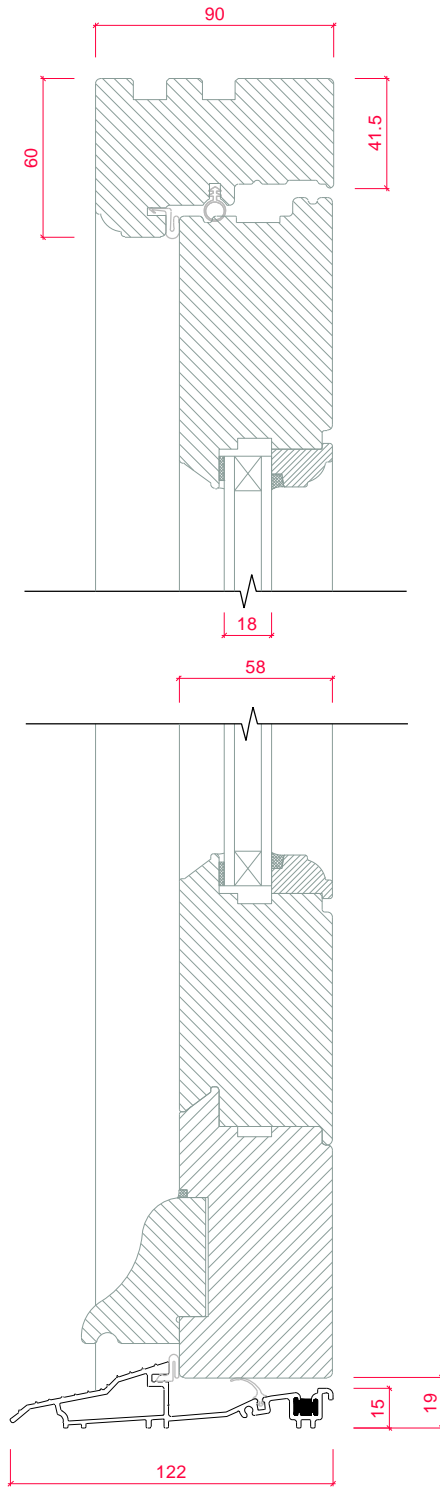

Key Features:

Detailed Specification: VIEWED FROM OUTSIDE. POINT OF ARROW DENOTES HINGE POSITION.

Width (mm)	800	Head Drip	None	Glass Pattern	Clear
Height (mm)	700				
Frame Head Size	60mm	Add Ons Required	No	Glass Type	4mm Anl/6mm Krypton/4mm Anl LowE (Putty Glazed)
Feature Mould	Ovolo	Trickle Vents Required	No	Glazing Features	Horizontal Astragal Bars
				Size of Bar	22mm (True Bar)
Colour	Off White (RAL 9010)	Window Board Required	No	Handle	Monkeytail - Black
Cill	145mm x 38mm (inc. in overall ht)			Peg Stay Alignment	Opening end pointing to handle
Cill Species	Finger Jointed Redwood			Peg Stay	Monkeytail - Black
Cill Horns	No			Dummy Hinges	None
Factory Fit Cill	Yes			Hinge System	Pivot with Kenrick locks
				FSC Certified	Yes

Item: 4

ENTRANCE DOOR IN EUROPEAN REDWOOD

Quantity: 1

Style: IN-A-Staverton

Item Reference: Front Door

Quote Ref: 3316/1 V1

Key Features:

A 
B 

Overall Width (mm)	950	Head Drip	None	Door Sash Glass Pattern	Clear
Overall Height (mm)	1950				
Frame Head Size	60mm	Cill Type	Aluminium Threshold only	Glass Type	4mm Toughened/10mm Krypton/4mm Toughened LowE (18mm)
Stiles & Rails	110mm	Add Ons Required	No	Door Panel(s)	Plank Effect
Feature Mould	Ovolo	Trickle Vents Required	No	Door Sash Glazing Features	Bevel No Colour
Door Glass Size (Visible)	Width: 325mm / Height: 332mm	Threshold Board Required	Yes	Door Handle	Cottage - Black (Dark Kaba)
Hinge Side	Right	Threshold Board Species	Engineered European Redwood	Door Knocker	Regency - Black
Door Opens	In	Threshold Board Colour	Tent Grey (RAL 7033)	Letterbox	Blacksmith Traditional - Black
Door Sash Style	Staverton	Threshold Board Length (mm)	950	Letterbox Height (mm)	900
Door Type	Standard	Threshold Board Width (mm)	95	Security Chain	None
				FSC Certified	Yes
Internal Colour	Off White (RAL 9010) (B)	Hinge Colour	Black		
External Colour	Tent Grey (RAL 7033) (A)	Threshold Colour	Black		
		External Access	Yes		