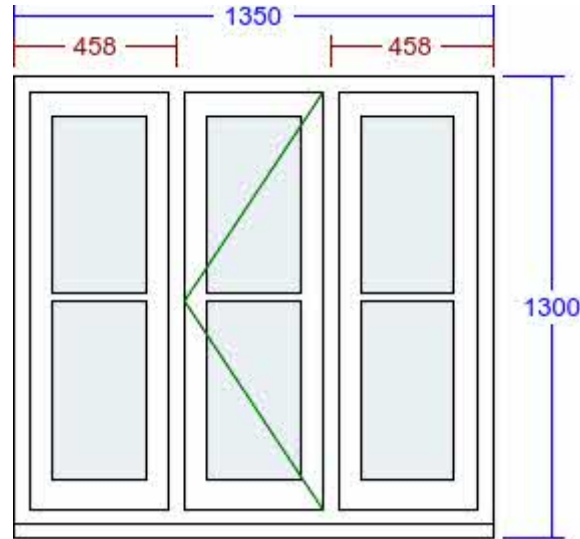

Item: 1

FLUSH CASEMENT WINDOW IN FINGER JOINTED REDWOOD

Quantity: 1

Style: DL43

Item Reference: Living Room Window

Quote Ref: 3316/1 V1

Key Features:

Detailed Specification:

VIEWED FROM OUTSIDE. POINT OF ARROW DENOTES HINGE POSITION.

Width (mm)	1350	Head Drip	None	Glass Pattern	Clear
Height (mm)	1300	Add Ons Required	No	Glass Type	4mm Tgh/6mm Krypton/4mm Tgh LowE (Putty Glazed)
Frame Head Size	60mm	Trickle Vents Required	No	Glazing Features	Horizontal Astragal Bars
Feature Mould	Ovolo	Window Board Required	No	Size of Bar	22mm (True Bar)
Style Option	Dummy Sash			Handle	Monkeytail - Black
Equalise Glass Widths	Yes			Peg Stay Alignment	Opening end pointing to handle
Colour	Off White (RAL 9010)			Peg Stay	Monkeytail - Black
Cill	145mm x 38mm (inc. in overall ht)			Dummy Hinges	None
Cill Species	Finger Jointed Redwood			Hinge System	Pivot with Seigenia locks
Cill Horns	No			FSC Certified	Yes
Factory Fit Cill	Yes				