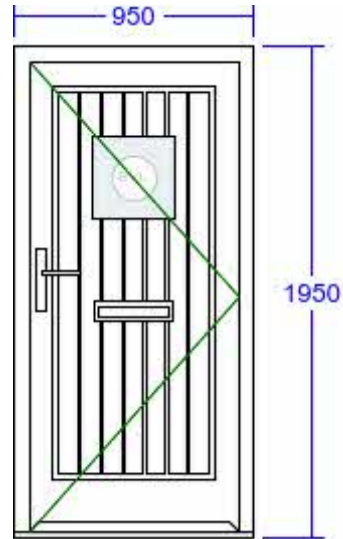

Key Features:

Detailed Specification: VIEWED FROM OUTSIDE. POINT OF ARROW DENOTES HINGE POSITION.

Width (mm)	800	Head Drip	None	Glass Pattern	Clear
Height (mm)	700				
Frame Head Size	60mm	Add Ons Required	No	Glass Type	4mm Anl/6mm Krypton/4mm Anl LowE (Putty Glazed)
Feature Mould	Ovolo	Trickle Vents Required	No	Glazing Features	Horizontal Astragal Bars
				Size of Bar	22mm (True Bar)
Colour	Off White (RAL 9010)	Window Board Required	No	Handle	Monkeytail - Black
Cill	145mm x 38mm (inc. in overall ht)			Peg Stay Alignment	Opening end pointing to handle
Cill Species	Finger Jointed Redwood			Peg Stay	Monkeytail - Black
Cill Horns	No			Dummy Hinges	None
Factory Fit Cill	Yes			Hinge System	Pivot with Kenrick locks
				FSC Certified	Yes

DRAWING NOTES: VIEWED FROM OUTSIDE. ARROW DENOTES HINGE POSITION.

DRAWINGS DO NOT DEPICT KNOCKERS, SPY HOLES, SECURITY CHAINS OR DOORKNOBS. REFER TO BROCHURE FOR FULL GLAZING CONFIGURATIONS.

Detailed Specification:

Overall Width (mm)	950	Head Drip	None	Door Sash Glass Pattern	Clear
Overall Height (mm)	1950				
Frame Head Size	60mm	Cill Type	Aluminium Threshold only	Glass Type	4mm Toughened/10mm Krypton/4mm Toughened LowE (18mm)
Stiles & Rails	110mm	Add Ons Required	No	Door Panel(s)	Plank Effect
Feature Mould	Ovolo	Trickle Vents Required	No	Door Sash Glazing Features	Bevel No Colour
Door Glass Size (Visible)	Width: 325mm / Height: 332mm	Threshold Board Required	Yes	Door Handle	Cottage - Black (Dark Kaba)
Hinge Side	Right	Threshold Board Species	Engineered European Redwood	Door Knocker	Regency - Black
Door Opens	In	Threshold Board Colour	Tent Grey (RAL 7033)	Letterbox	Blacksmith Traditional - Black
Door Sash Style	Staverton	Threshold Board Length (mm)	950	Letterbox Height (mm)	900
Door Type	Standard	Threshold Board Width (mm)	95	Security Chain	None
				FSC Certified	Yes
Internal Colour	Off White (RAL 9010) (B)	Hinge Colour	Black		
External Colour	Tent Grey (RAL 7033) (A)	Threshold Colour	Black		
		External Access	Yes		