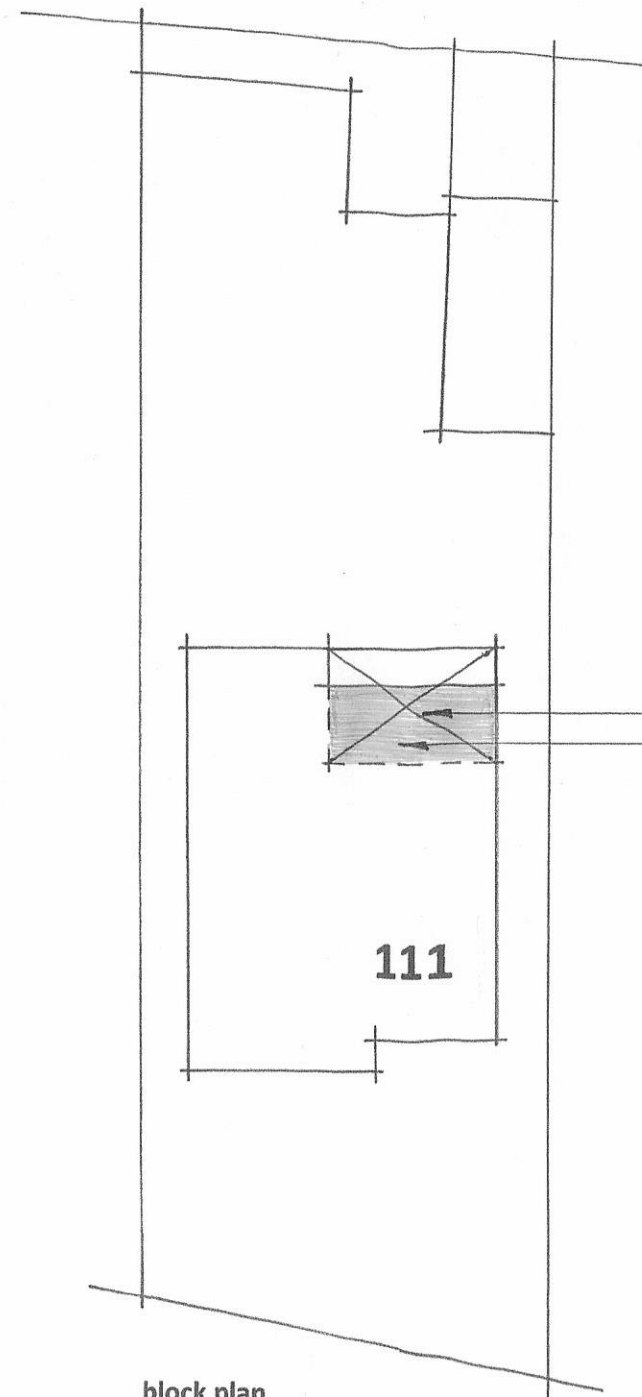

site plan

area of demolition shown shaded  
proposed extension marked 'X'

block plan

PROJECT	Highfield, 111 Nightingale Drive, Taverham, Norwich, NR8 6TR
DRG TITLE	Site and block plan
DRG NUMBER	P/111/1
SCALE	1:500/1:200
DATE	November 2023