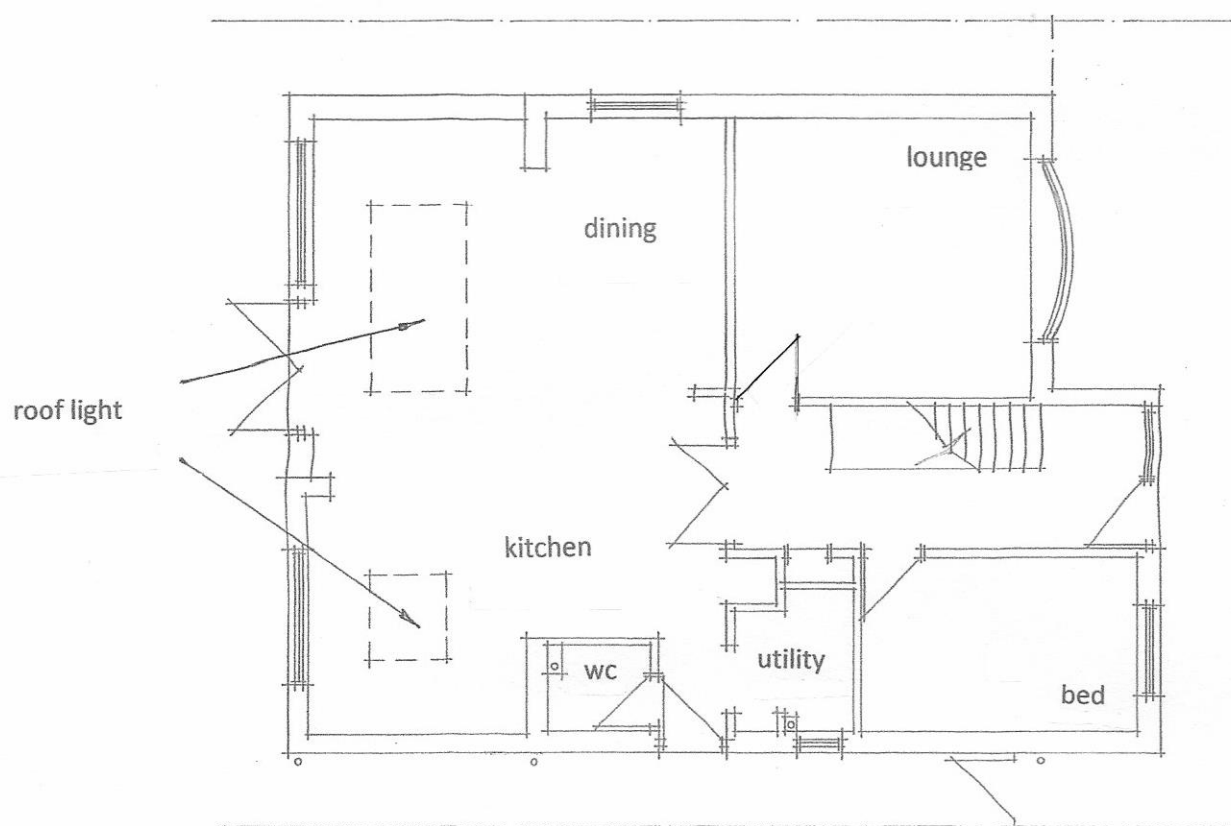

existing

proposed

PROJECT	Highfield, 111 Nightingale Drive, Taverham, Norwich, NR8 6TR
DRG TITLE	Existing and proposed ground floor plan
DRG NUMBER	P/111/2
SCALE	1:100
DATE	November 2023