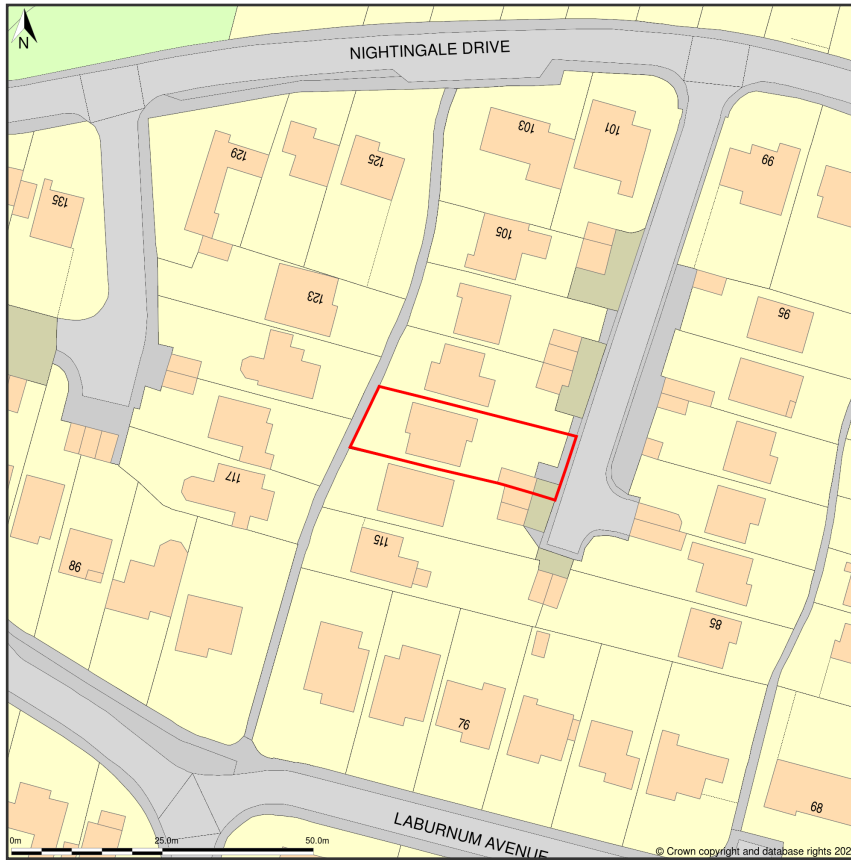

Highfield, 111, Nightingale Drive, Taverham, Norwich, Norfolk, NR8 6TR

Location Plan shows area bounded by: 615707.2, 314170.35 615848.62, 314311.78 (at a scale of 1:1250), OSGridRef: TG15771424. The representation of a road, track or path is no evidence of a right of way. The representation of features as lines is no evidence of a property boundary.

Produced on 9th Mar 2023 from the Ordnance Survey National Geographic Database and incorporating surveyed revision available at this date. Reproduction in whole or part is prohibited without the prior permission of Ordnance Survey. © Crown copyright 2023. Supplied by [www.buyaplan.co.uk](http://www.buyaplan.co.uk) a licensed Ordnance Survey partner (100053143). Unique plan reference: #00800105-853B23.