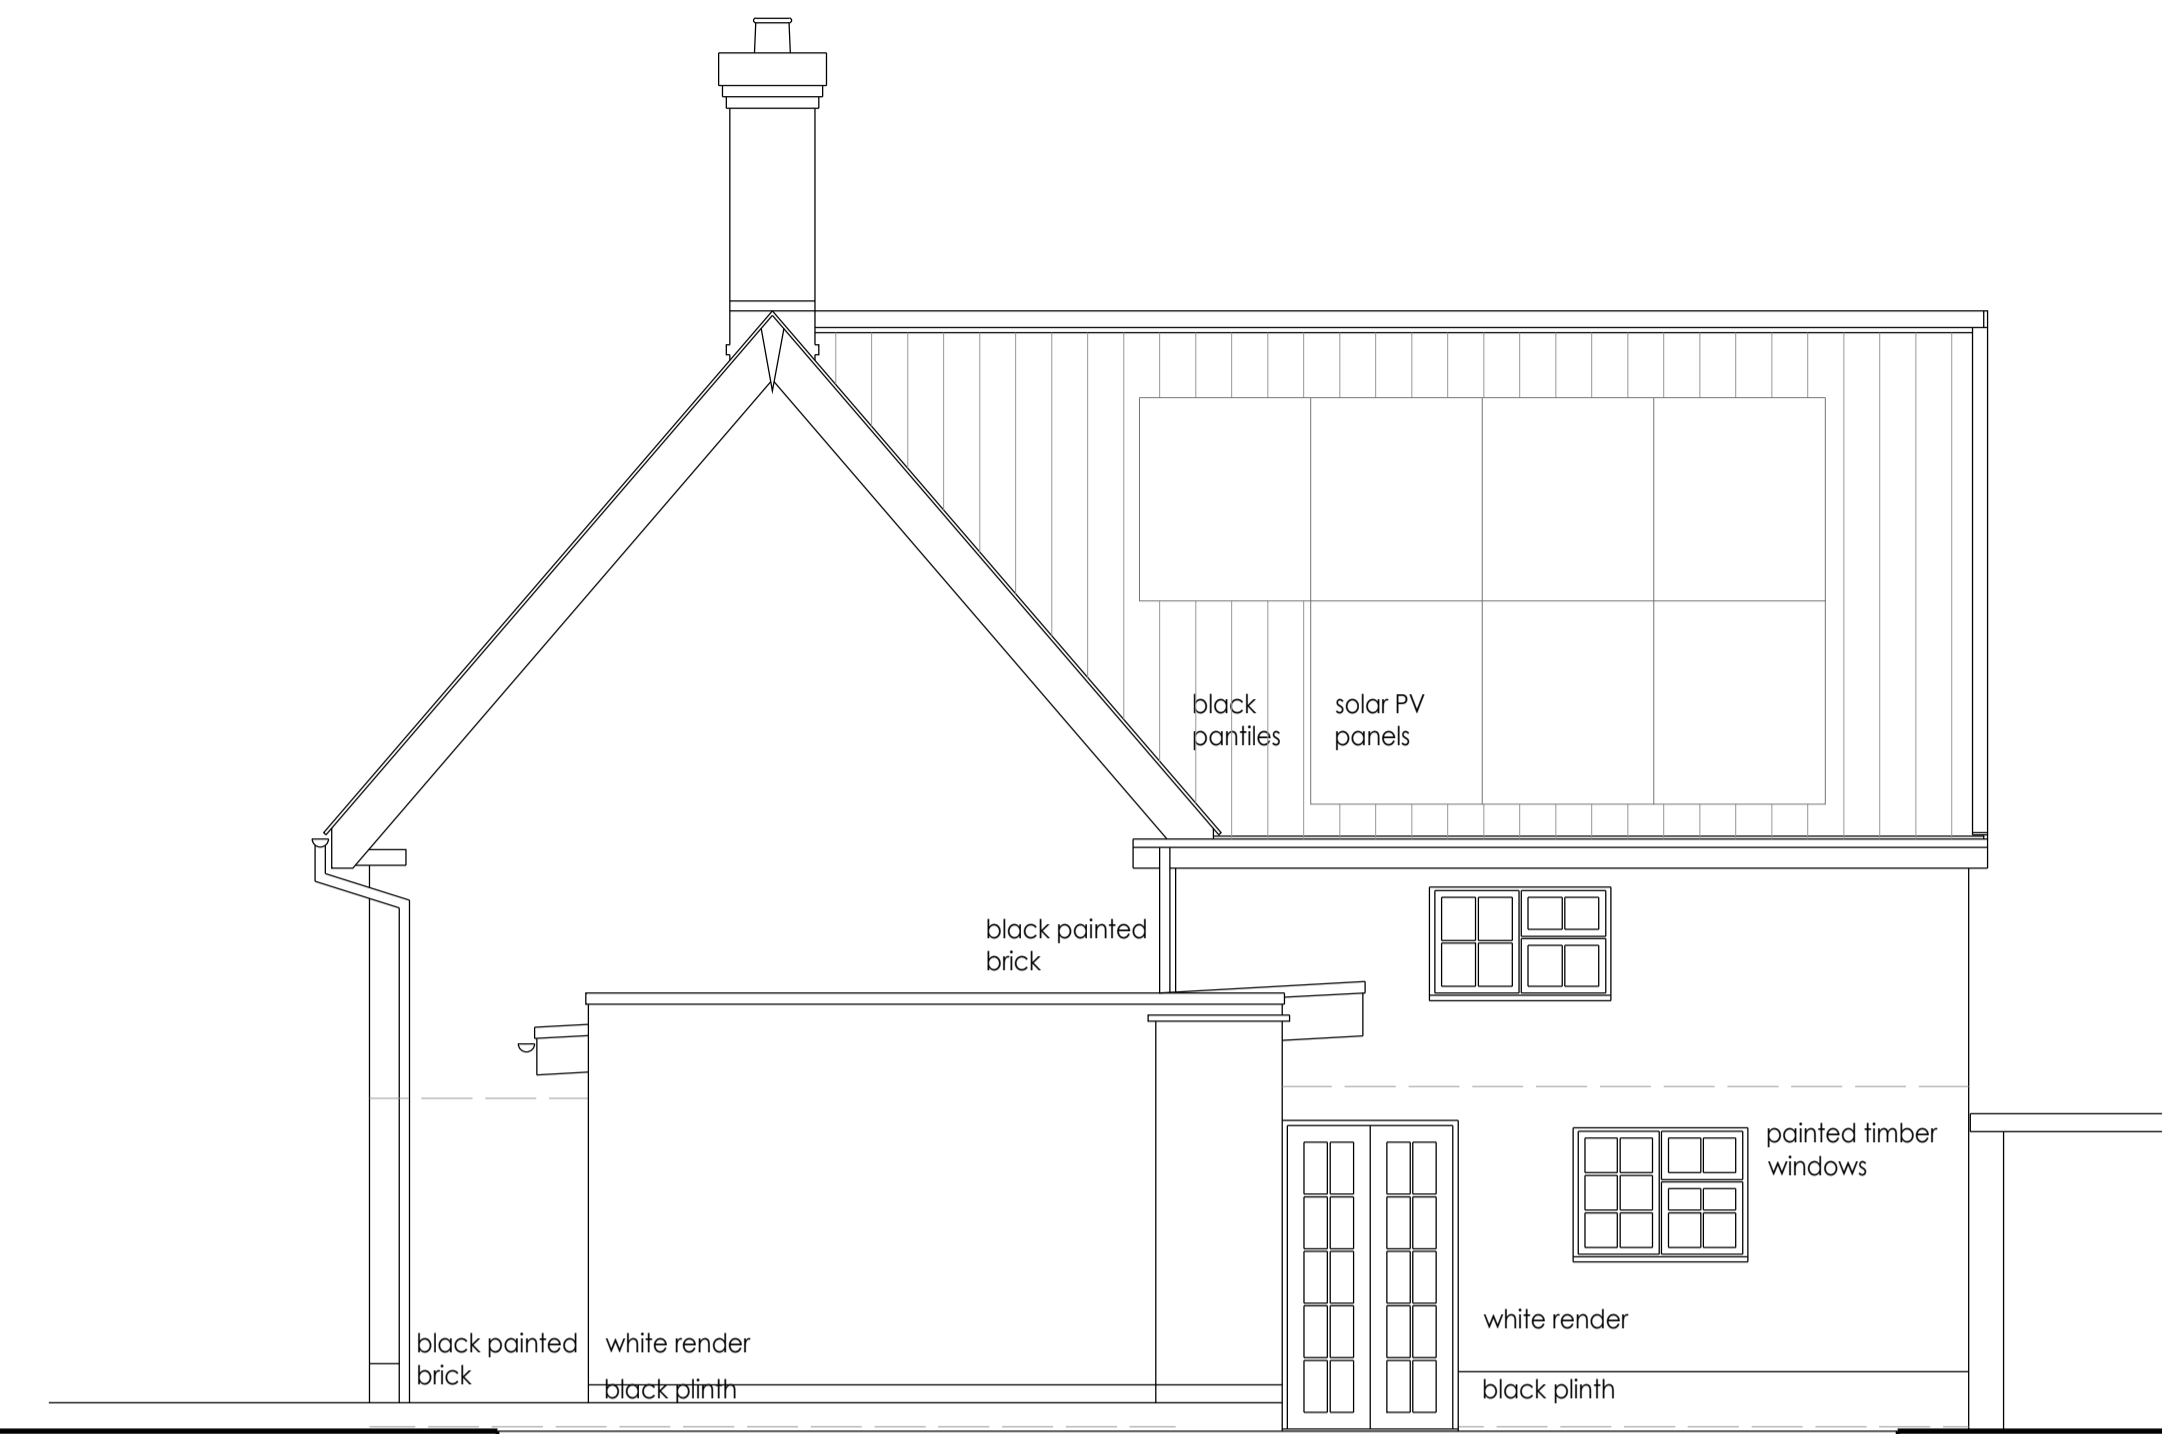

← original dwelling X original out-building X modern extension →

south elevation