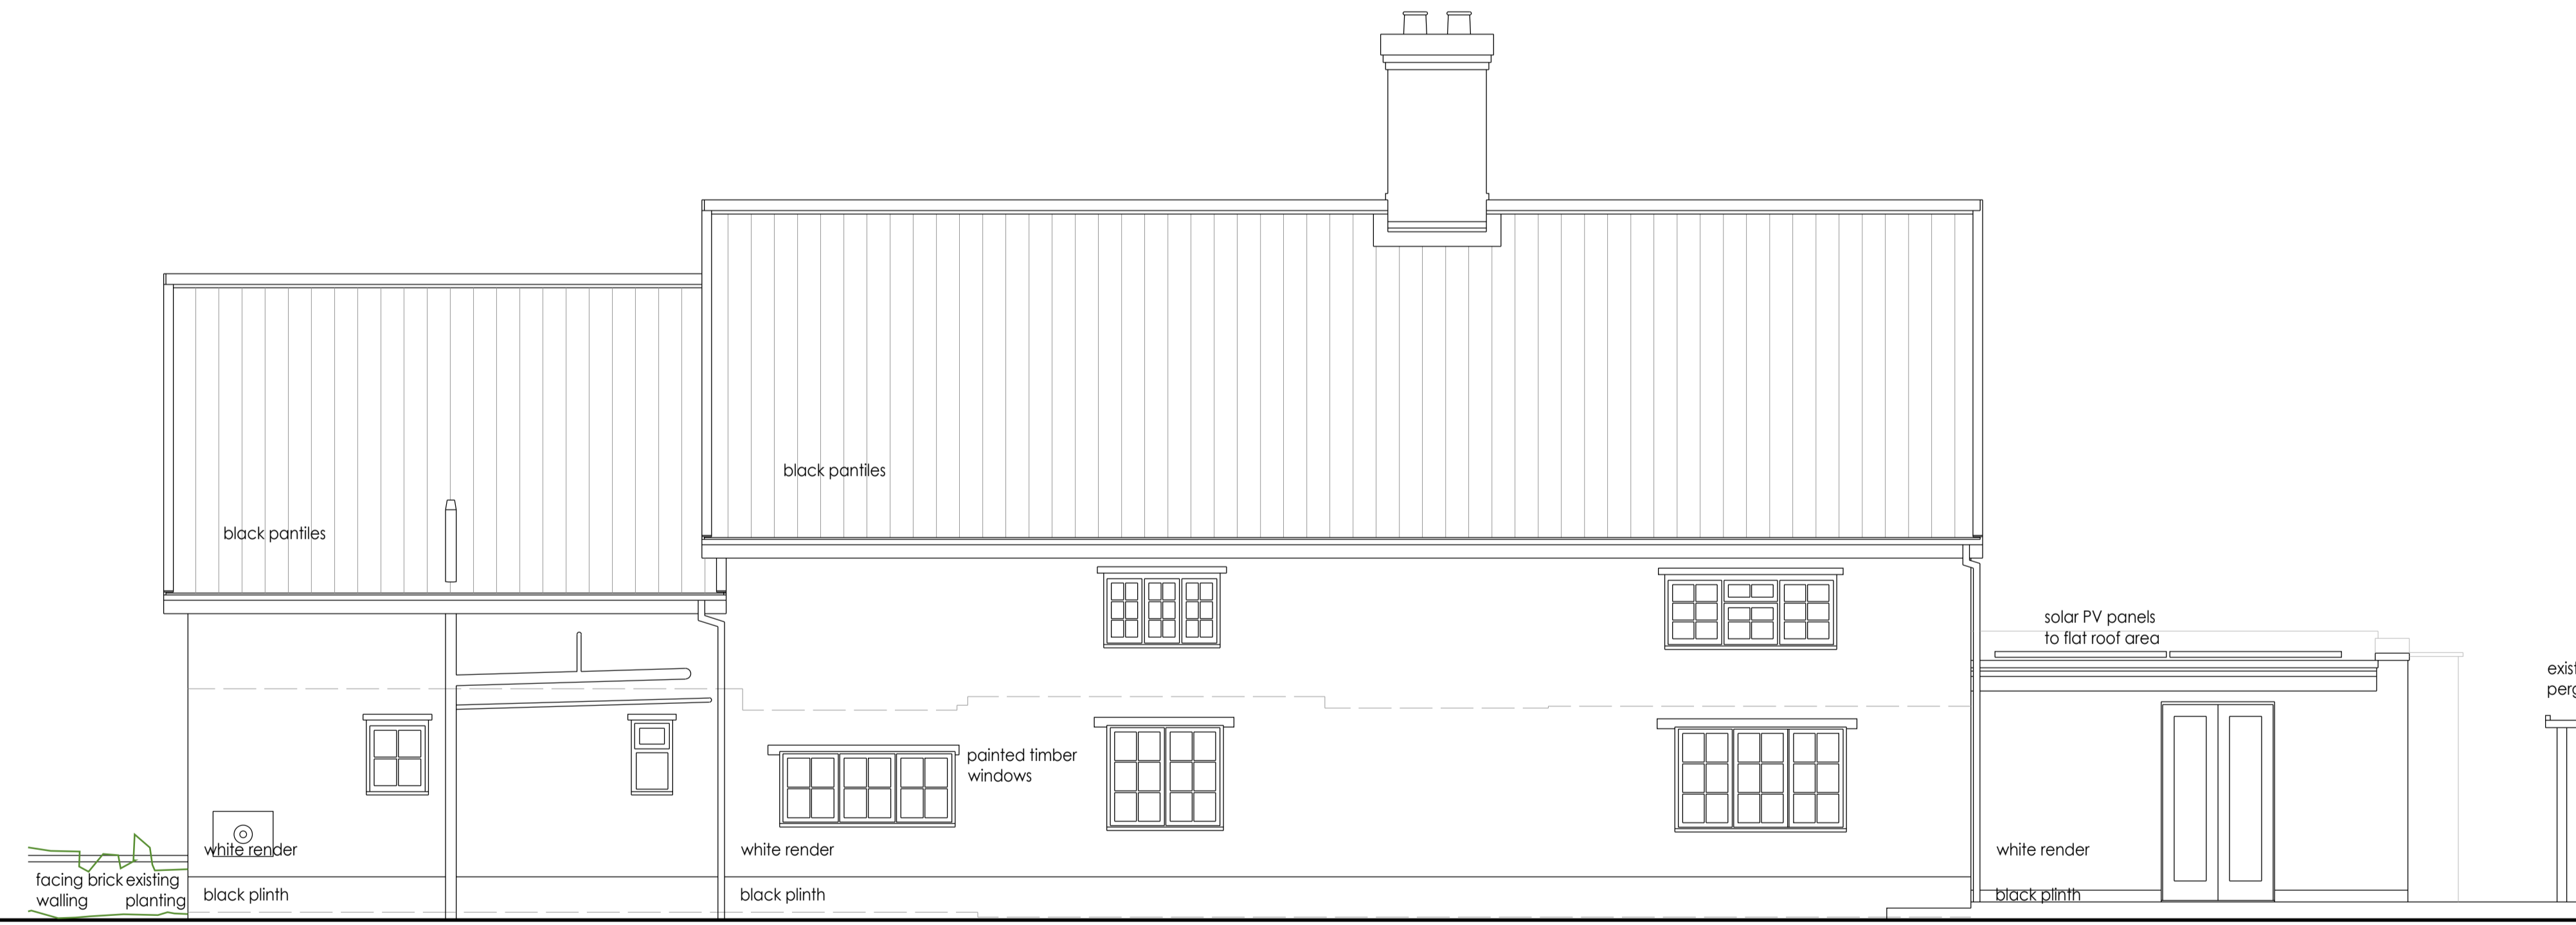

← modern extension X original dwelling X original out-building →

west elevation

existing elevations - survey

alterations & improvements for heinrich hollis
greenways farm . flaxlands . carleton rode . norfolk . NR16 1AD
date may 2023 scale 1:50@A1
job HH/1824 dwg 9903

andrew p r love architecture . design . planning

cherry tree farm . wymondham road . burwell . norfolk . nr16 1nb telephone . 01953 789911
e-mail . info@andrewprloveadp.co.uk website . www.andrewprloveadp.co.uk