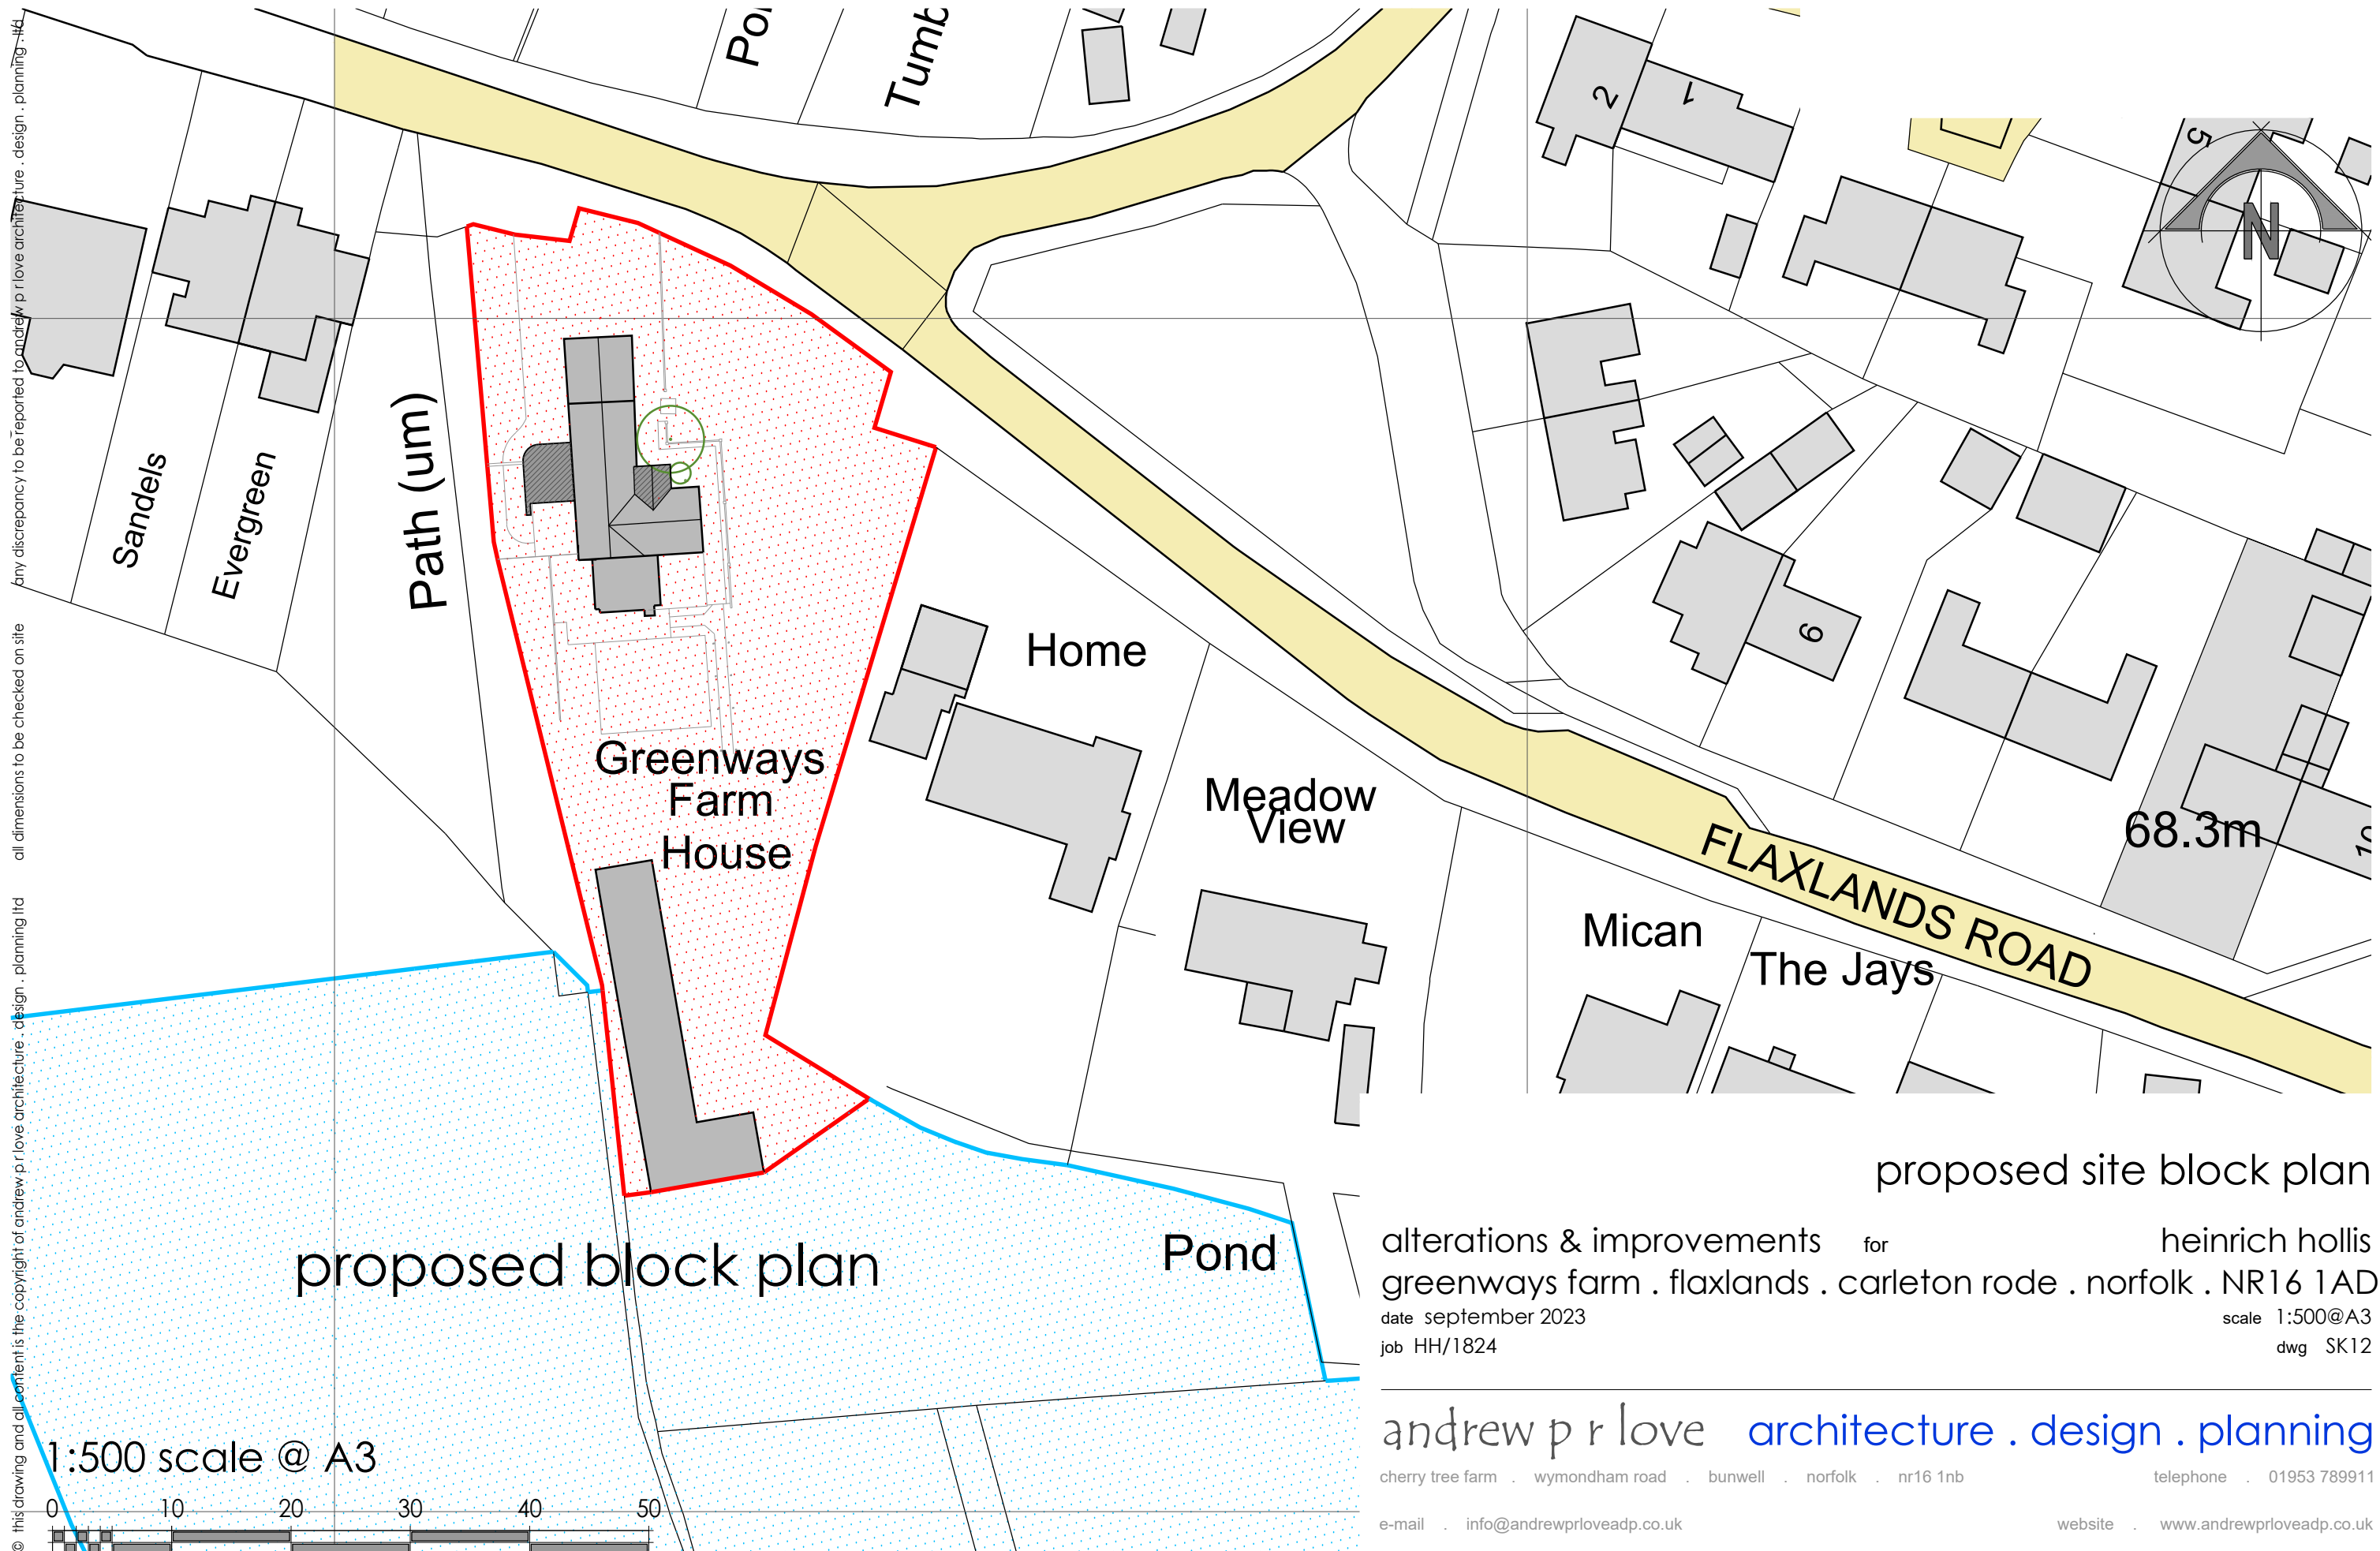

proposed block plan

proposed site block plan

alterations & improvements for heinrich hollis  
greenways farm . flaxlands . carleton rode . norfolk . NR16 1AD  
date september 2023 scale 1:500@A3  
job HH/1824 dwg SK12