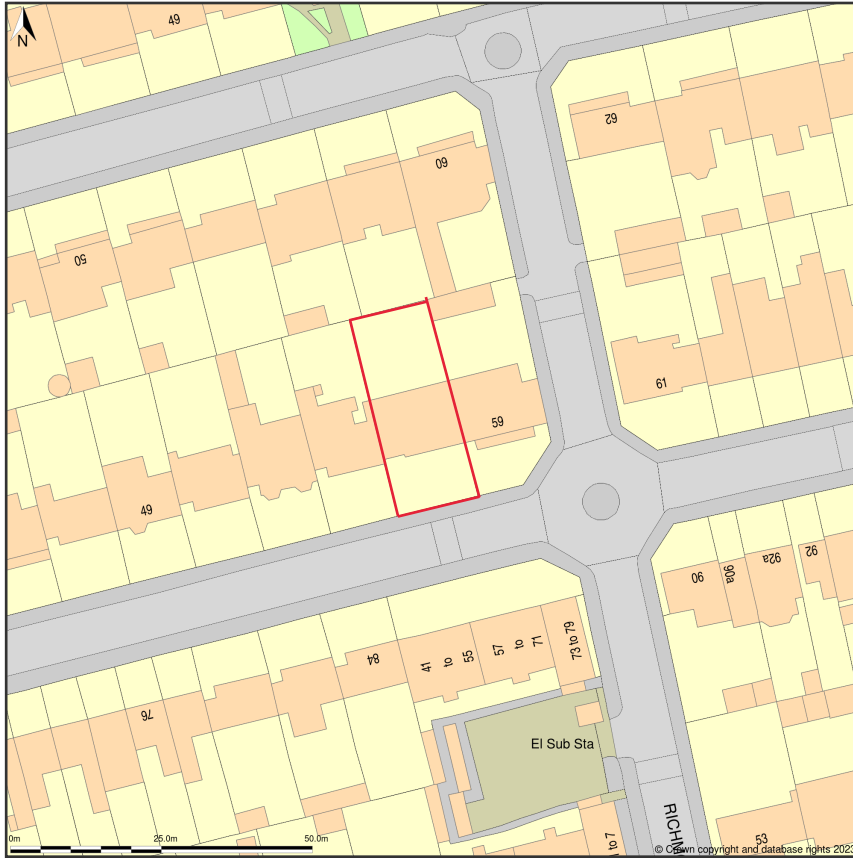

57, Osborne Road, Forest Gate, London, Newham, E7 0PJ

Location Plan shows area bounded by: 540783.37, 185267.24 540924.79, 185408.66 (at a scale of 1:1250), OSGridRef: TQ40858533. The representation of a road, track or path is no evidence of a right of way. The representation of features as lines is no evidence of a property boundary.

Produced on 14th Sep 2023 from the Ordnance Survey National Geographic Database and incorporating surveyed revision available at this date. Reproduction in whole or part is prohibited without the prior permission of Ordnance Survey. © Crown copyright 2023. Supplied by [www.buyaplan.co.uk](http://www.buyaplan.co.uk) a licensed Ordnance Survey partner (100053143). Unique plan reference: #00847186-3F8405.