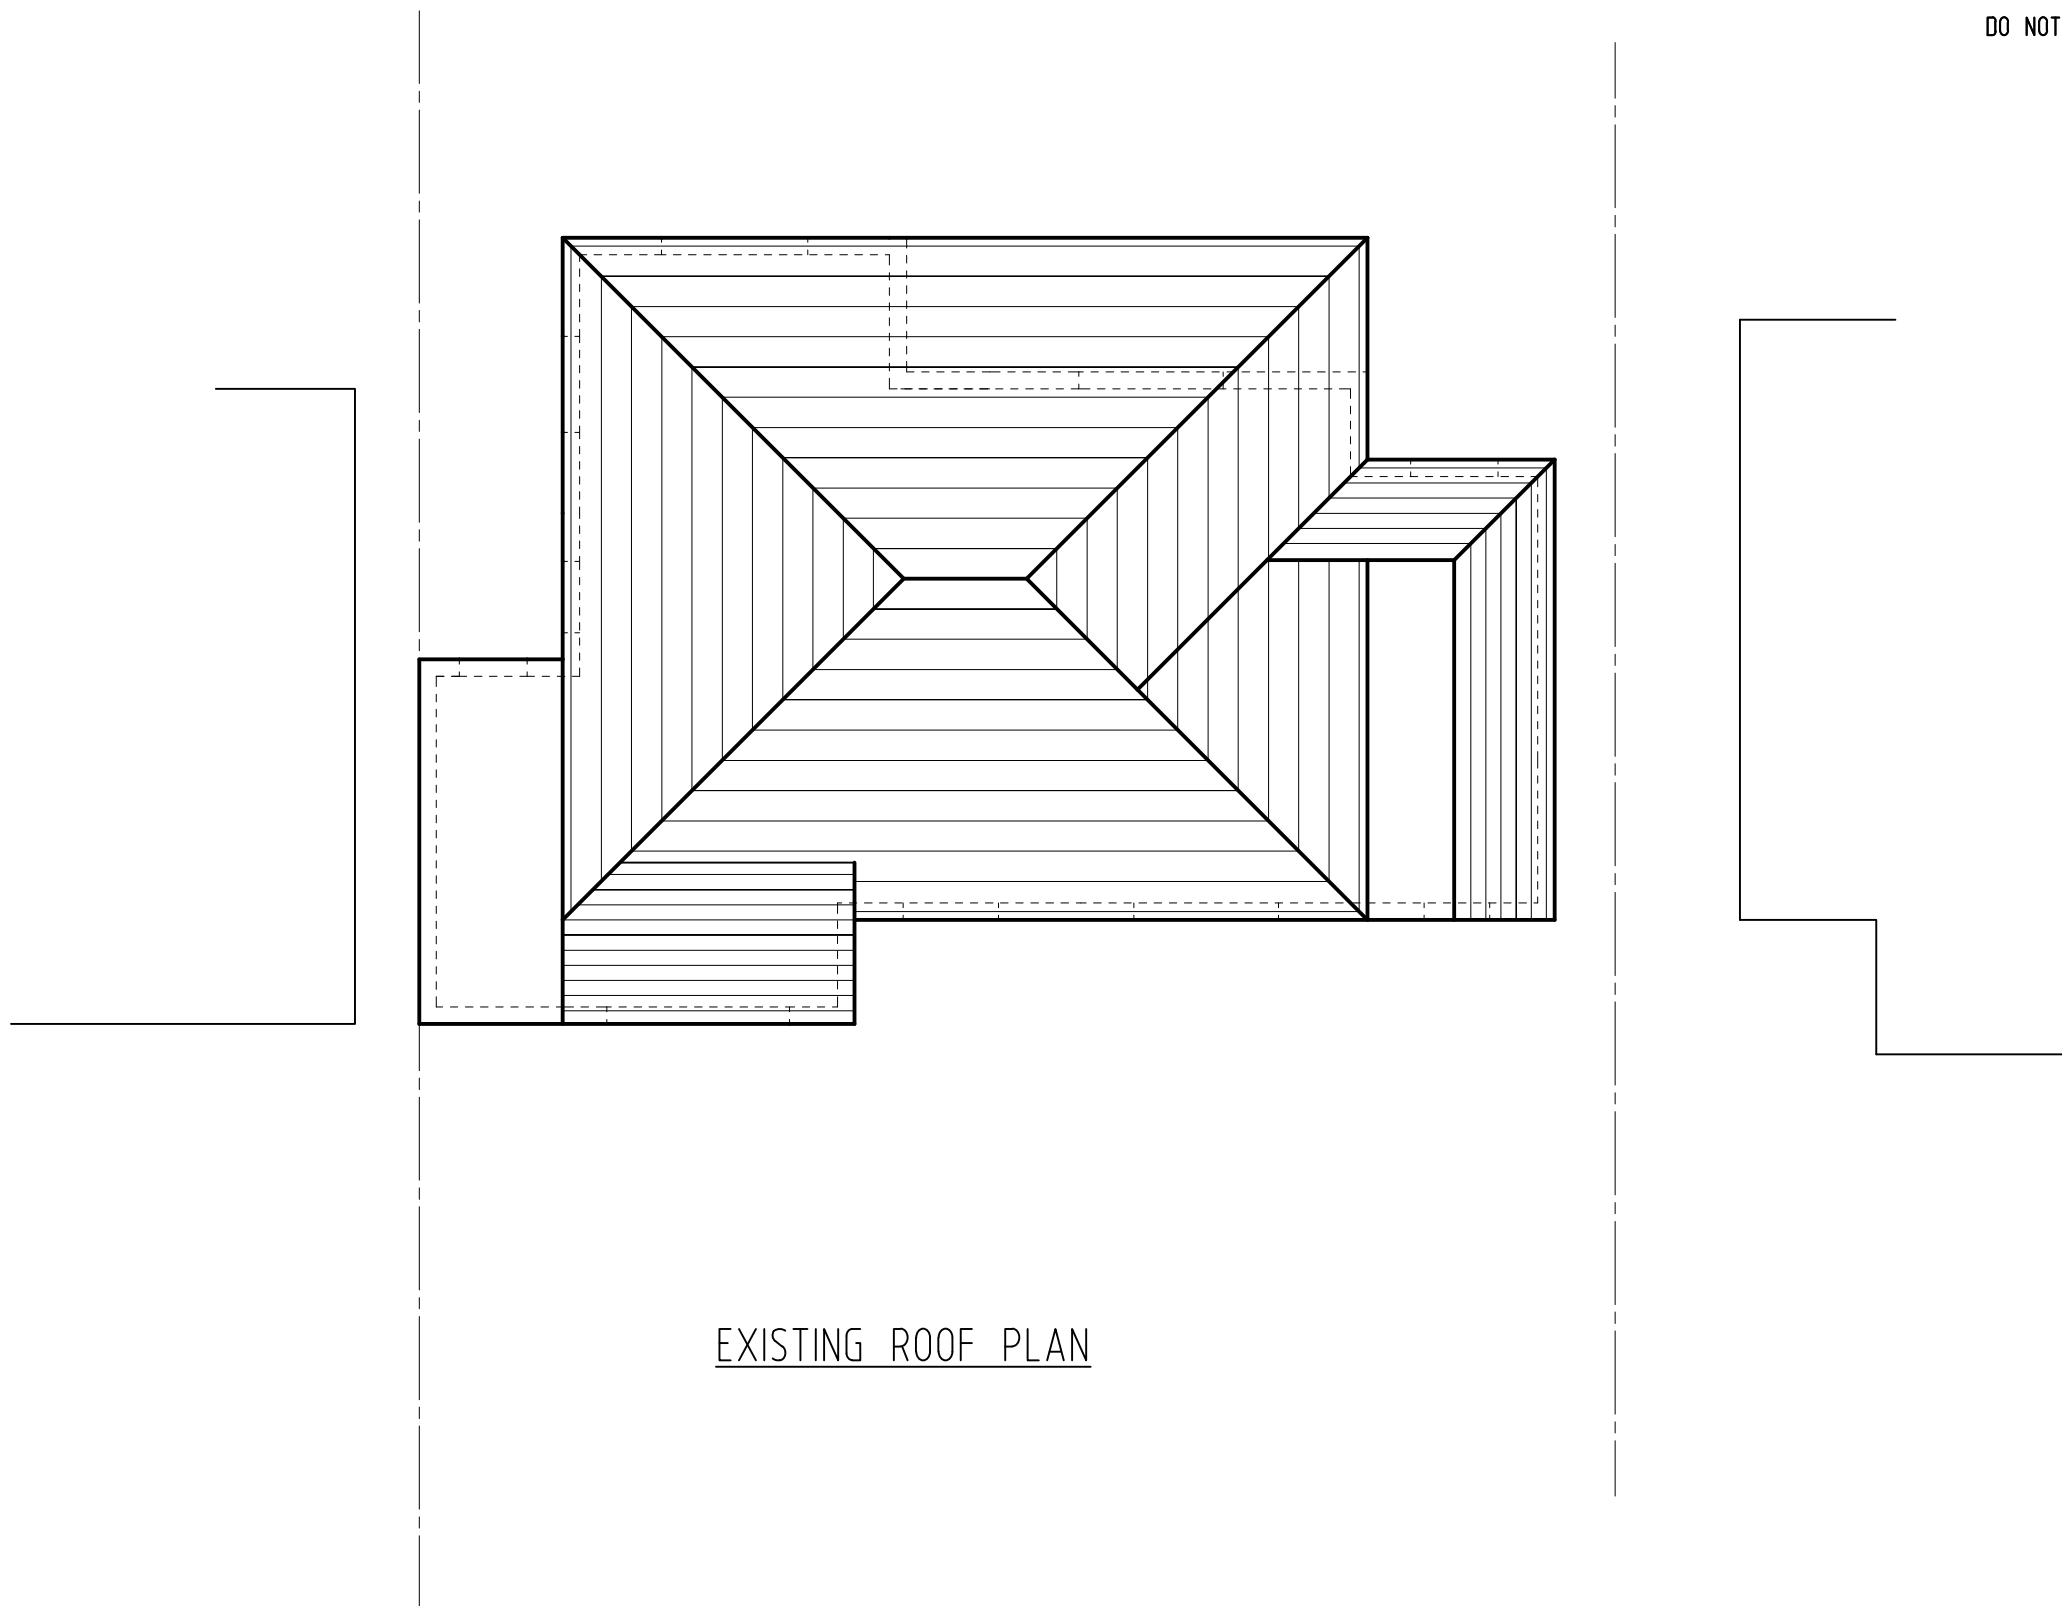

notes  
DO NOT SCALE FROM THIS DRAWING

EXISTING ROOF PLAN

**M74 CONSULTING ENGINEERS**

24 Grasmere Gardens  
Redbridge, Ilford  
Essex IG4 5LF  
telephone 07904 058 092

Project  
34 WOODEND, SUTTON, SM1 3LJ

Title  
EXISTING ROOF PLAN

Date  
Jul 23

Scale  
1:100 on A3

Drawing No.  
2283 / 02B