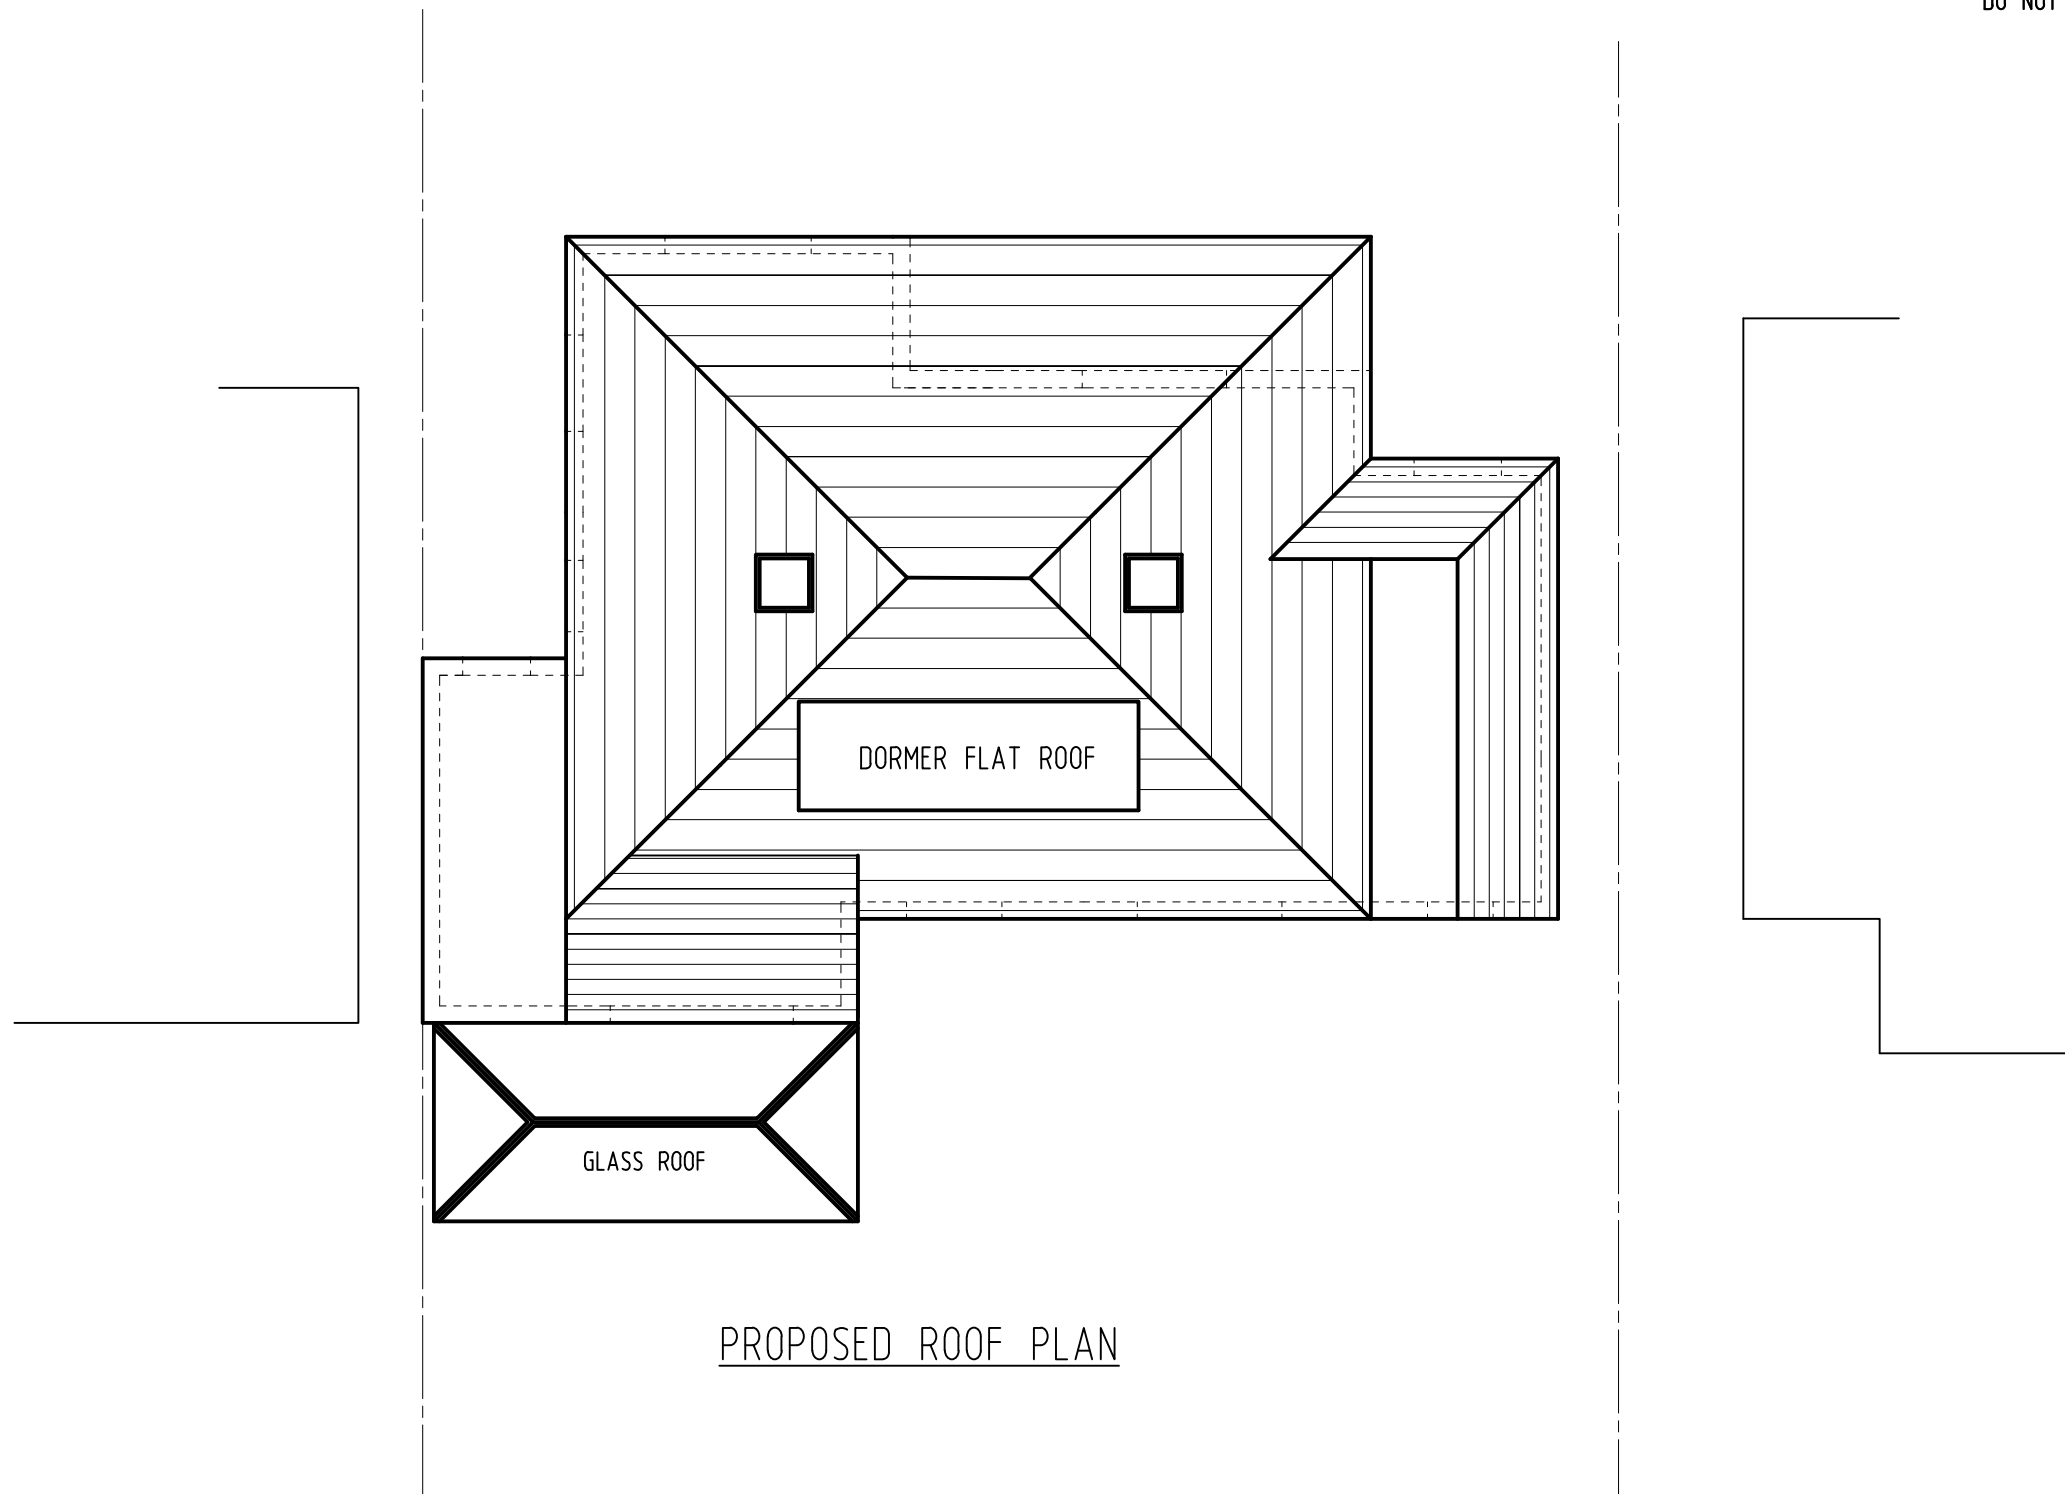

notes  
DO NOT SCALE FROM THIS DRAWING

PROPOSED ROOF PLAN

**M74 CONSULTING ENGINEERS**

24 Grasmere Gardens  
Redbridge, Ilford  
Essex IG4 5LF  
telephone 07904 058 092

Project  
34 WOODEND, SUTTON, SM1 3LJ

Title  
PROPOSED ROOF PLAN

Date  
Jul 23

Scale  
1:100 on A3

Drawing No.  
2283 / 09B